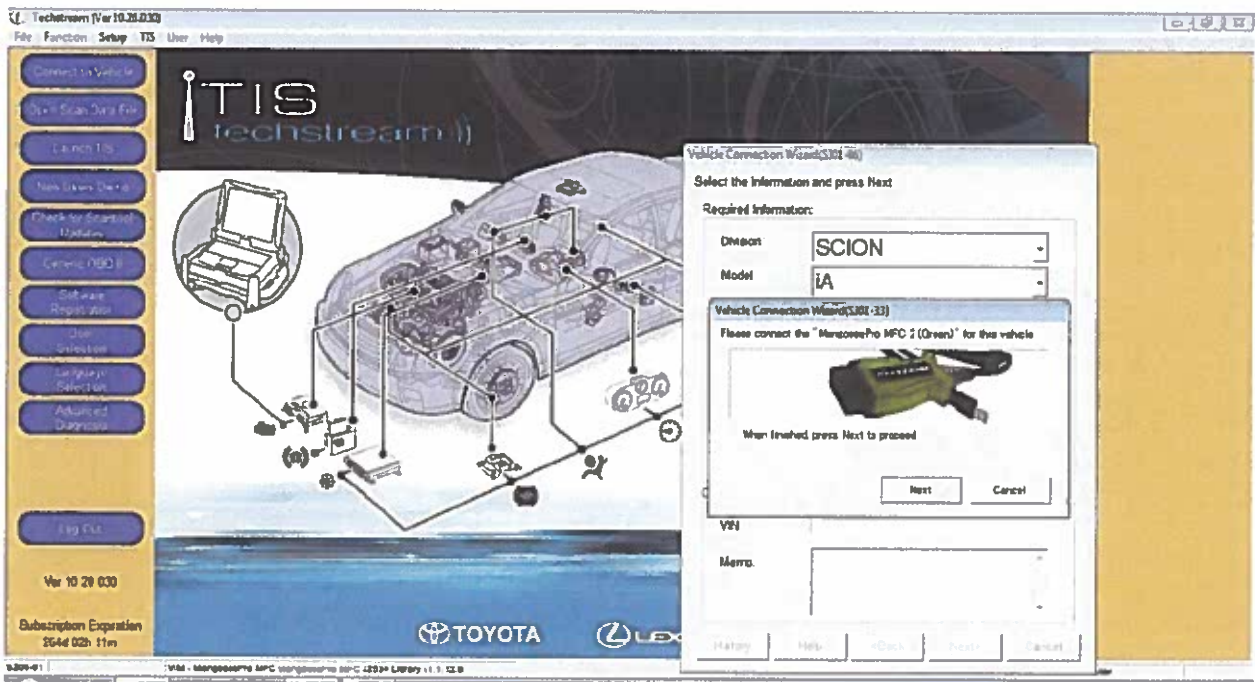

Subject Techstream Vehicle Connection Wizard		Market USA
Service Category General	Section Preparation	
Applicability 2016 Scion iA		

APPLICABLE VEHICLES

2016 iA

CONDITION

When connecting Techstream to a Scion iA, a Vehicle Connection Wizard Screen will pop up saying "Please connect the 'MongoosePro MFC 2(Green)' for this vehicle."