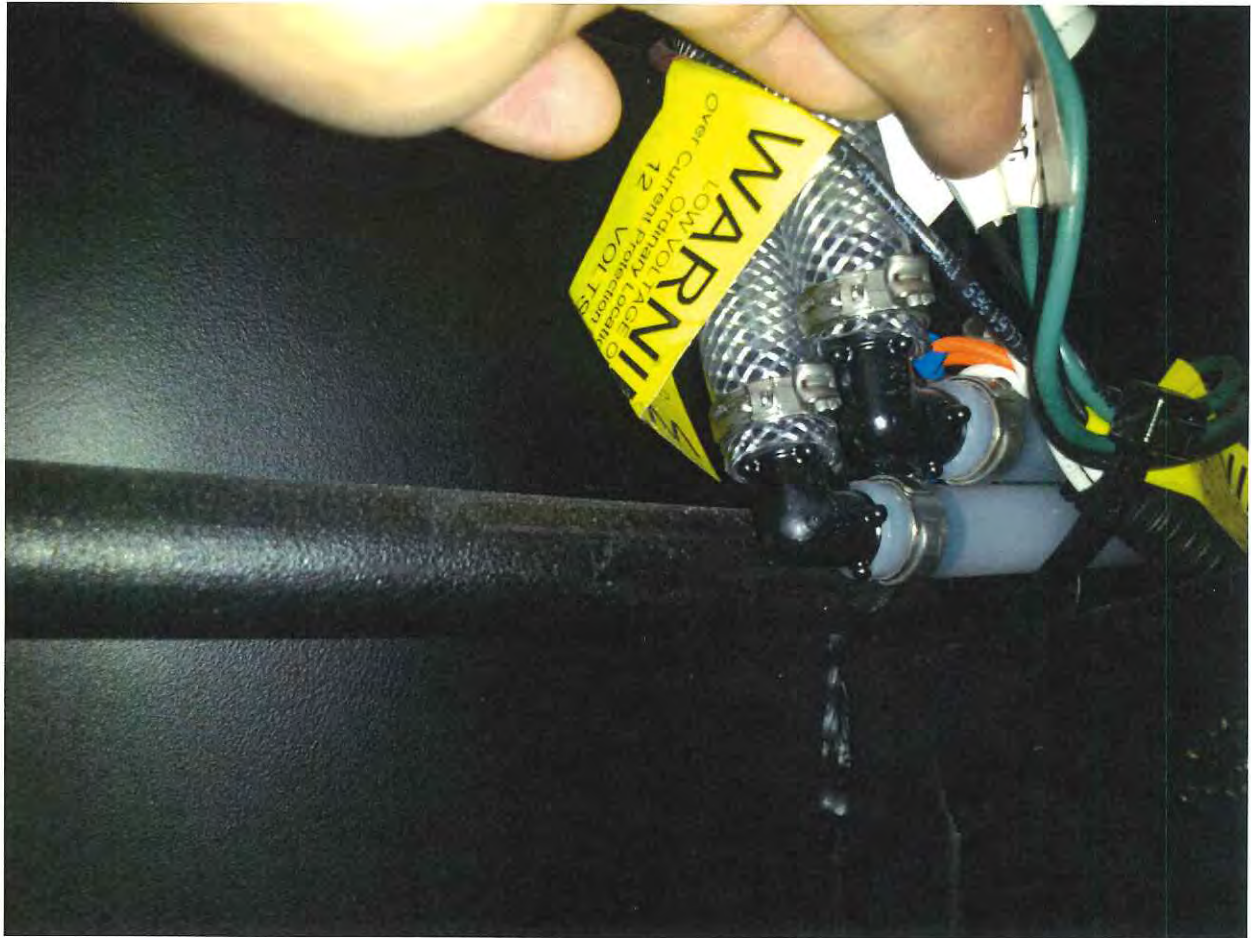

Issue: The clamps used on the (2) heated water lines do not crimp lines on fittings adequately. This may result in the line separating, causing a water leak.

Recommended Action

Repair needed: 4ea 5/8" Crimp rings will need to be removed and replaced with 9/16" crimp rings (4 crimp rings per unit, 1 on each end of 2 separate heated water lines).

See TSB 422 instruction sheet

Flat Rate Code: TSB 422

Labor Time: 1.2 hr

Please read this bulletin in its entirety prior to beginning any diagnosis or repairs.

TSB 422 INSTRUCTIONS

- Locate heated water lines in bay area near frame rail on driver side
- Remove wire ties or other clamps to allow enough movement to remove crimp rings on both the hot and cold heated water line
- Remove the (2) crimp rings on the braided flex hose, Replace these (2) crimp rings with 9/16" crimp rings
- Secure lines as needed, (wire ties/ clamps)