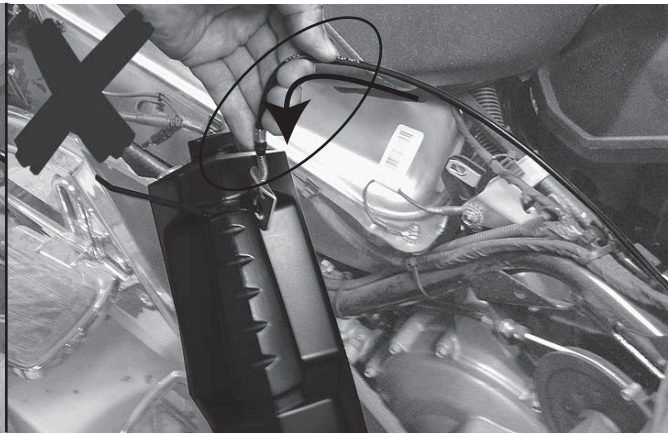

INCORRECT ANGLE