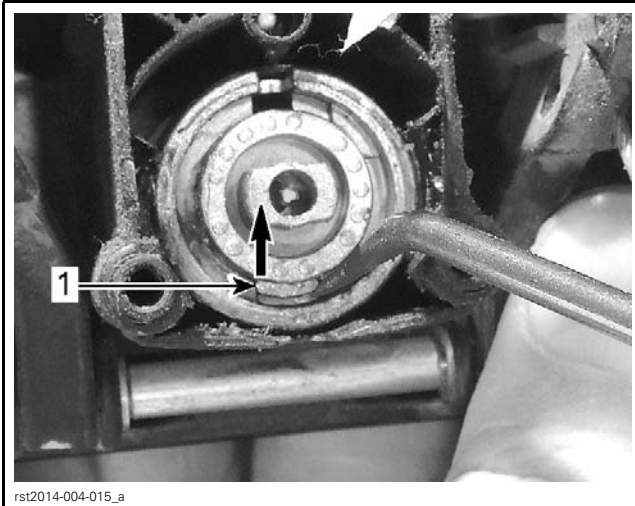

rst2014-004-009\_a

rst2014-004-011\_a

- Step 1: Hold latch assembly horizontal
- Step 2: Gently remove cam plate
- Step 3: Remove cam lock ball and spring

1. Key pins retracted flush
2. Locking tab out

1. Push in barrel lock tab

1. Key barrel location tab

- LOCKING TAB ORIENTATION**  
 A. Locking tab up towards location tab