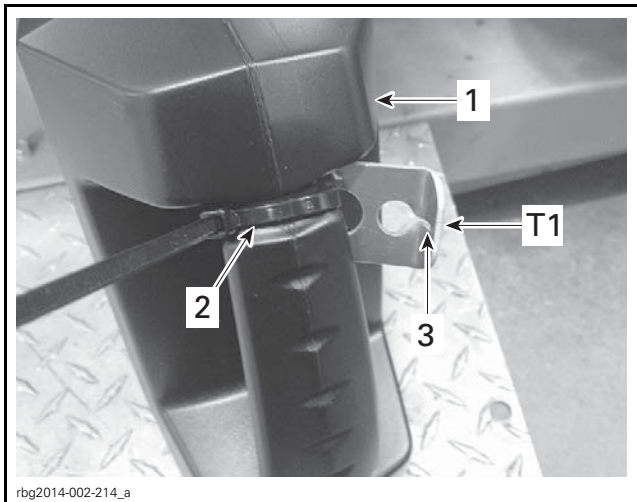

1. New oil jug specified
2. Locking tie
3. Slotted end of T1

5. Move cable to side of vehicle and attach the cable hook tool [T1] and weight to the end of the cable.