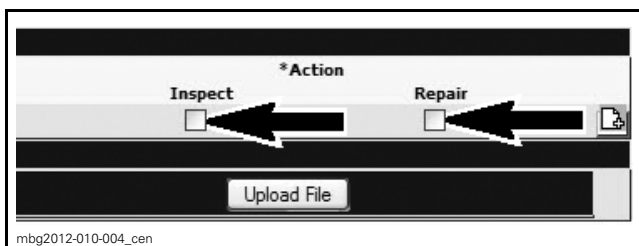

Parts Return

Dealers and distributors are required to return ignition keys and removed parts to support their claims.

Shipping Addresses

USA DEALERS	BRP c/o Warranty Department 7575 Bombardier Court Wausau, WI 54401
CANADIAN DEALERS	BRP Warranty Parts Inspection Center 565 de la Montagne Valcourt, QC, J0E 2L0
OTHERS COUNTRIES	Contact your local distributor or BRP Regional Office.

Warranty Shipping Address Decals

Warranty shipping address decals can be ordered if needed.

COUNTRY	PART NUMBER
U.S.A.	490 901 601
Canada	484 500 001