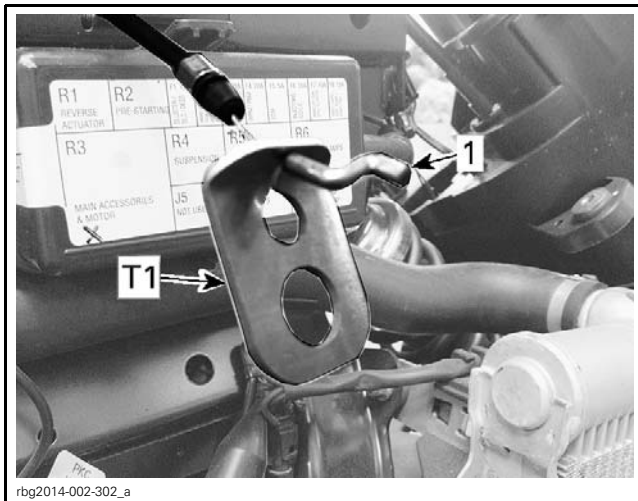

*RS AND ST MODELS*  
 1. Cable end  
 2. Spring

**RT MODEL**

**1. Cable end**

5. As you suspend the cable with one hand around the sheathed part of the cable, cycle the ignition key to the seat open position 5 times. Make sure the cable pulls the weight towards the cable sheath end with every key activation.
6. Remove the weight and hook tool from the cable end.
  - If the cable continued to cycle normally, the test was successful, reinstall all removed parts.
  - If the test was unsuccessful, the weight will no longer cycle at the end of the cable indicating a mechanical failure within the ignition switch, refer to *IGNITION SWITCH REPLACEMENT*.