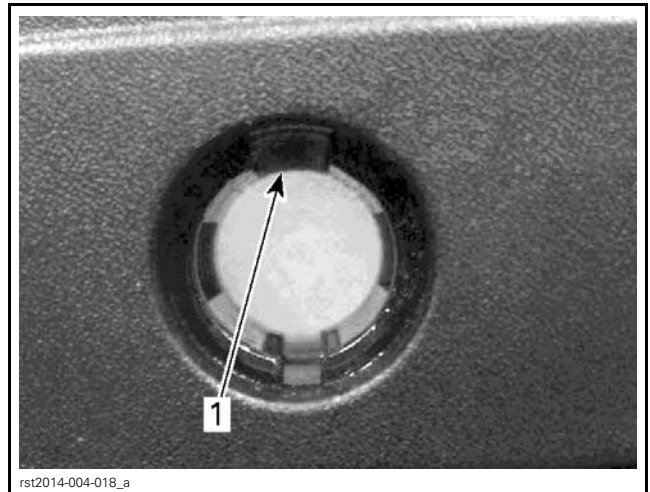

rst2014-004-009\_a

rst2014-004-011\_a

- Step 1: Hold latch assembly horizontal
- Step 2: Gently remove cam plate
- Step 3: Remove cam lock ball and spring

1. Key pins retracted flush
2. Locking tab out

1. Push in barrel lock tab

1. Key barrel location tab

- LOCKING TAB ORIENTATION**  
 A. Locking tab up towards location tab