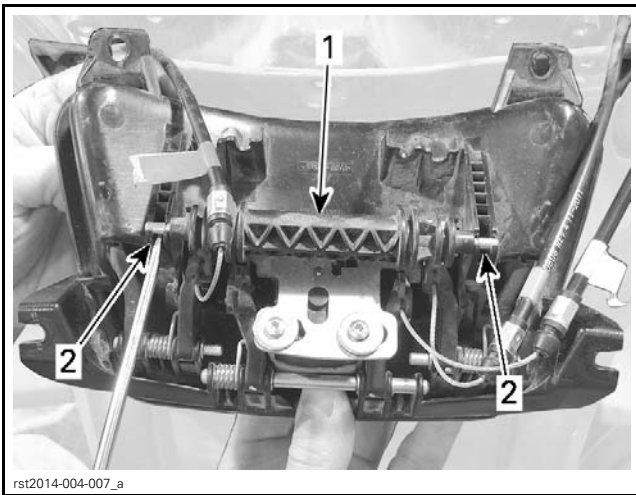

## Key Barrel Removal

8 SCREWS AND 4 WASHERS (TOP) TO REMOVE

1. Pull edge of panel down for access
2. Remove screws (4x)

1. Remove cables from latch support

rst2014-004-007\_a

1. Cable roller
2. Remove here