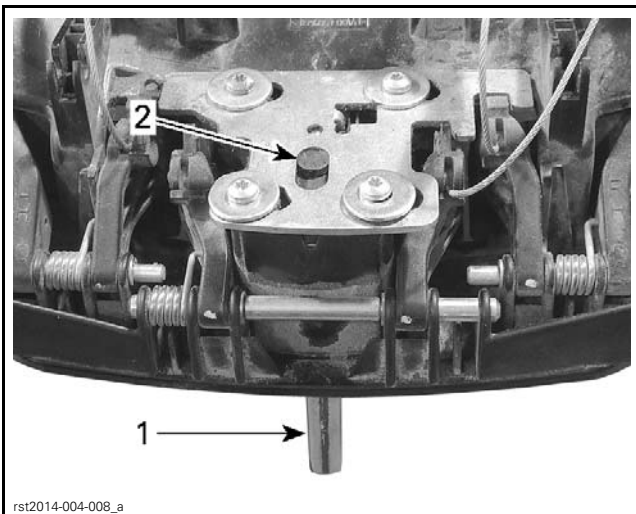

rst2014-004-008_a

1. **IMPORTANT**
1. Key in unlock position (vertical)
  2. Cam lobe in unlock position (away from you)