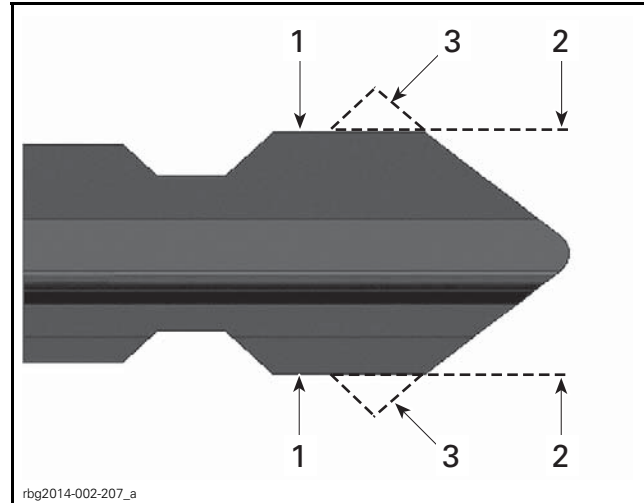

1. Reference flat surface
2. Cut line
3. Material removed

3. Ensure key functions properly:

- Key ON/OFF
- Seat unlock
- Front storage compartment unlock
- Rear cargo compartments unlock (RT model).

If the modified key functions properly, the procedure can be carried out on the second ignition key. If the modified key **does not** function properly, carry out the following:

1. Submit a BOSSWeb case to the BRP technical support team.
2. Order a new blank key.
3. Have the key cut to the key tag code (same as original remaining key).
4. Perform key modification procedure on new key.
5. Ensure new key functions properly in ignition switch.
6. Using B.U.D.S., program new key code in ECM.
7. Ensure vehicle starts and operates normally with newly programmed key.

If the vehicle functions properly with the new modified key, modify remaining original key(s).

Submit a regular warranty claim for the blank key and cutting.

Ignition Switch Cycle Test (Subject C)

Seat Latch Release Test

1. Open seat.