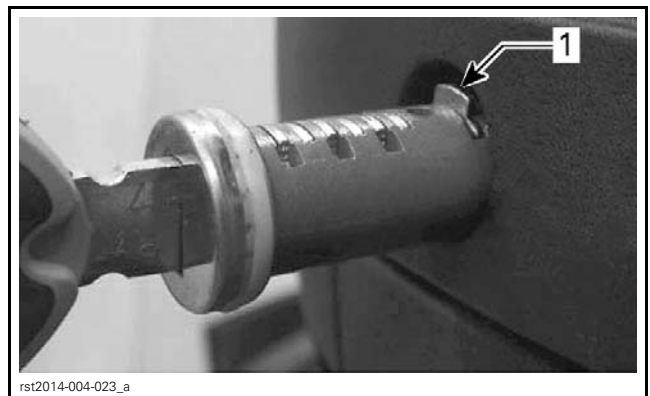

rst2014-004-009\_a

rst2014-004-011\_a

- Step 1: Hold latch assembly horizontal
- Step 2: Gently remove cam plate
- Step 3: Remove cam lock ball and spring

1. Key pins retracted flush
2. Locking tab out

1. Push in barrel lock tab

1. Key barrel location tab

- LOCKING TAB ORIENTATION**  
 A. Locking tab up towards location tab