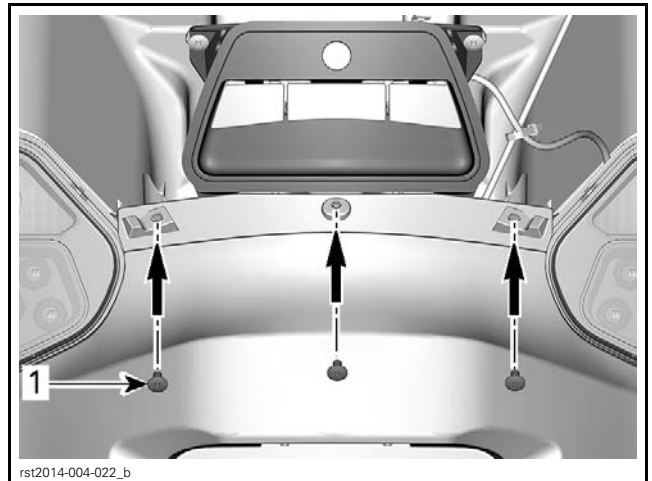

1. $3.5\text{N}\cdot\text{m} \pm 0.5\text{N}\cdot\text{m}$ (31 lbf•in $\pm$ 4 lbf•in)