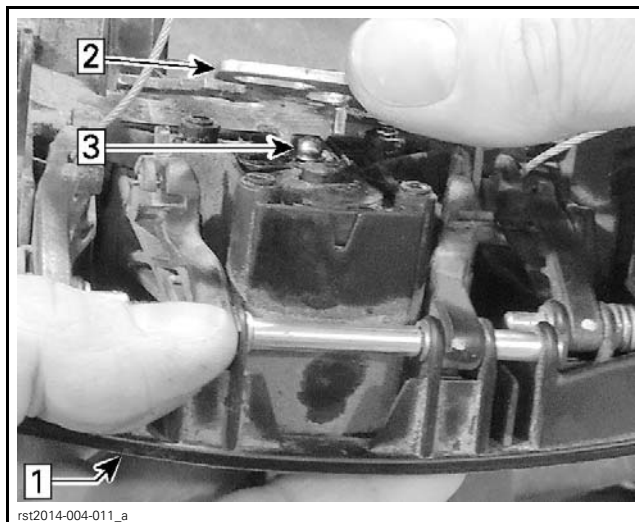

rst2014-004-009\_a

rst2014-004-011\_a

- Step 1: Hold latch assembly horizontal
- Step 2: Gently remove cam plate
- Step 3: Remove cam lock ball and spring

1. Key pins retracted flush
2. Locking tab out

1. Push in barrel lock tab