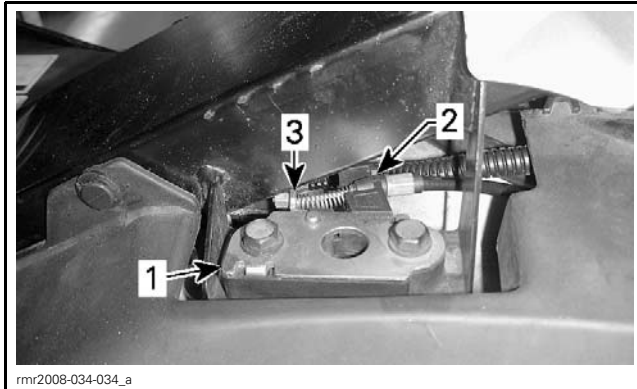

2. Remove following right side body parts:

- Mirror (RT model)
- Lower air deflector (RT model)
- Upper side panel
- Rear side panel
- Fuel tank cover.

3. Remove seat latch release cable from latch fork and cable retainer.

NOTE: It may be necessary to remove the seat latch from the frame

1. Seat latch
2. Cable retainer
3. Latch fork

4. Install the cable hook tool [T1] on a 3.4 kg (7.5lb) jug of *XPS 4-STROKE SYNTH. BLEND OIL (SUMMER)* (P/N 293 600 122) using a locking tie.

NOTE: A new 3.785 L (1 U.S. gal.) jug of *XPS 4-STROKE SYNTH. BLEND OIL (SUMMER)* as the proper test weight.