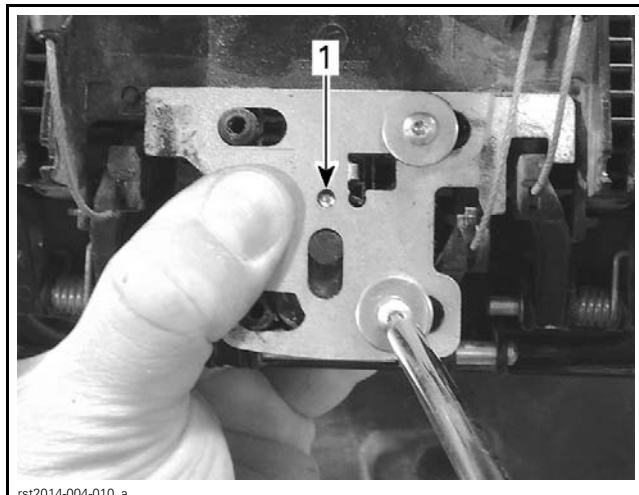

## Key Barrel Removal

8 SCREWS AND 4 WASHERS (TOP) TO REMOVE

1. Pull edge of panel down for access
2. Remove screws (4x)

1. Remove cables from latch support

rst2014-004-007\_a

1. Cable roller
2. Remove here