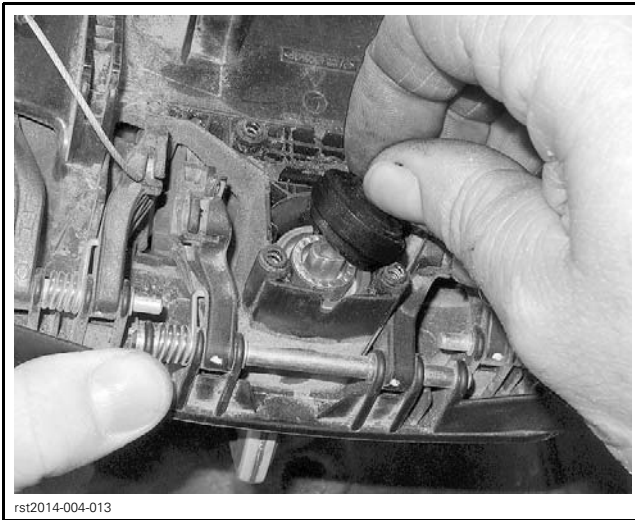

rst2014-004-009\_a

rst2014-004-011\_a

- Step 1: Hold latch assembly horizontal
- Step 2: Gently remove cam plate
- Step 3: Remove cam lock ball and spring

1. Key pins retracted flush
2. Locking tab out

1. Push in barrel lock tab