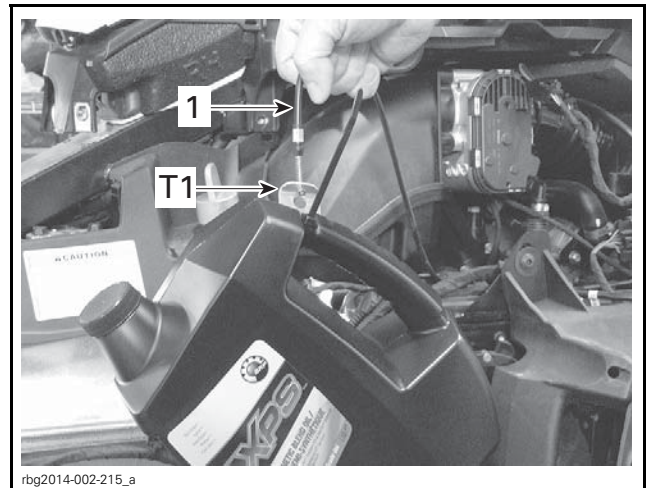

**T1 INSERTION ON CABLE END**

1. Cable end
2. Spring

**WEIGHT INSTALLED ON CABLE**

1. Latch release cable

6. As you suspend the cable with one hand around the sheathed part of the cable, cycle the ignition key to the seat open position 5 times. Make sure the cable pulls the weight towards the cable sheath end with every key activation.