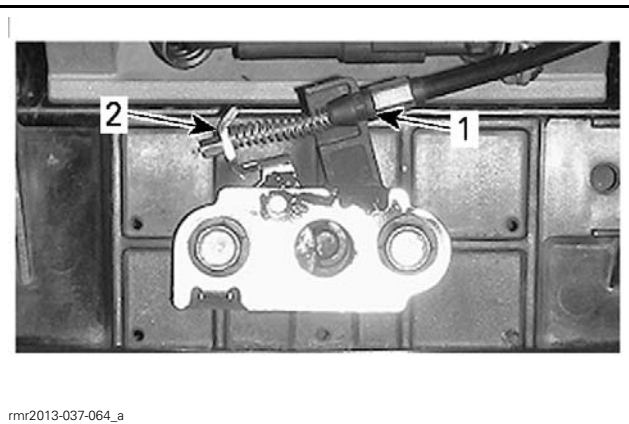

Front Storage Compartment Latch Release Test

1. Open front storage compartment cover.
2. Remove service cover.

NOTE: On RT models, remove LH service cover.

3. Remove latch release cable from the latch fork and cable retainer.

STORAGE COMPARTMENT LATCH (RS AND ST MODELS)
1. Cable retainer
2. Latch fork