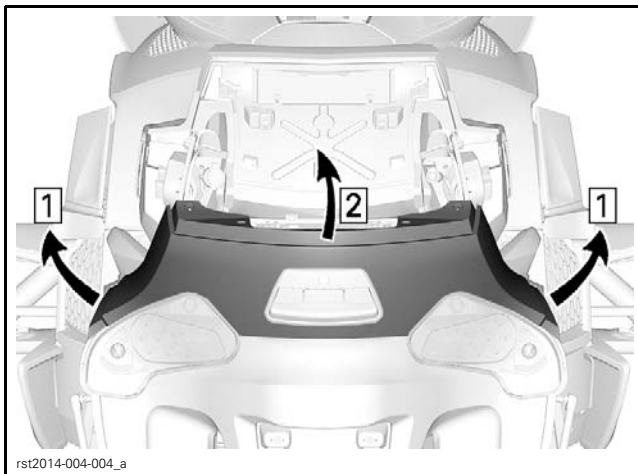

8 SCREWS AND 4 WASHERS (TOP) TO REMOVE

1. Pull edge of panel down for access
2. Remove screws (4x)