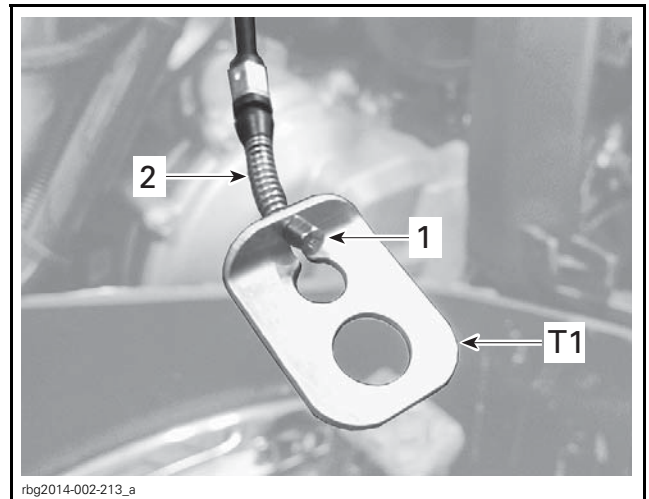

T1 INSERTION ON CABLE END

1. Cable end
2. Spring