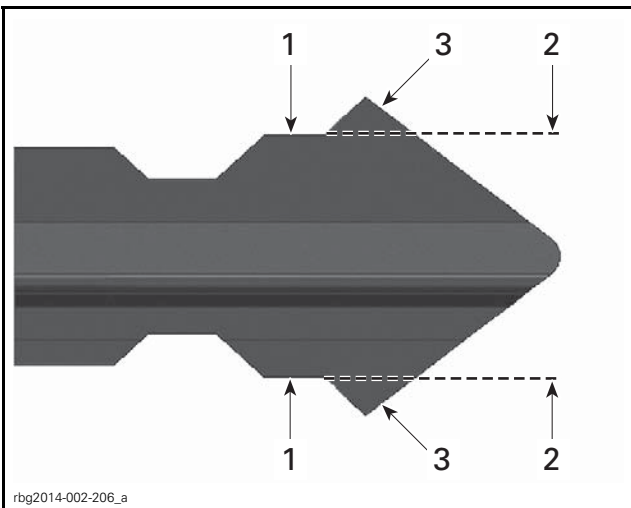

1. Key held in vise

**NOTICE** Do not overly tighten vise or damage to the key will occur.

2. Using a small rotary tool, grind off the last point on both sides of the end of the key.

NOTE: The height of the last flat surface will vary with the key code. The modified surface **must be in line with and square** to the last flat surface of the key.