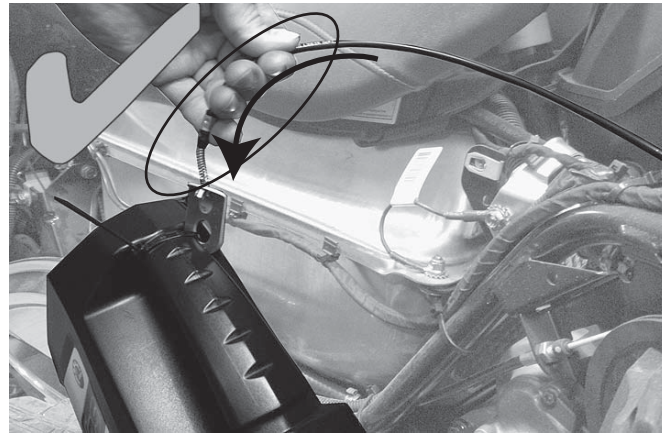

CORRECT ANGLE