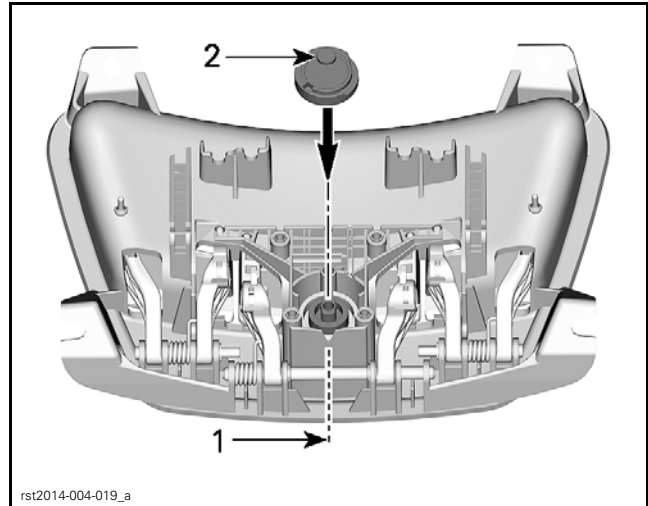

LOCK CAM INSTALLATION

1. Key and key barrel vertical in unlock position
2. Lock cam in unlock position