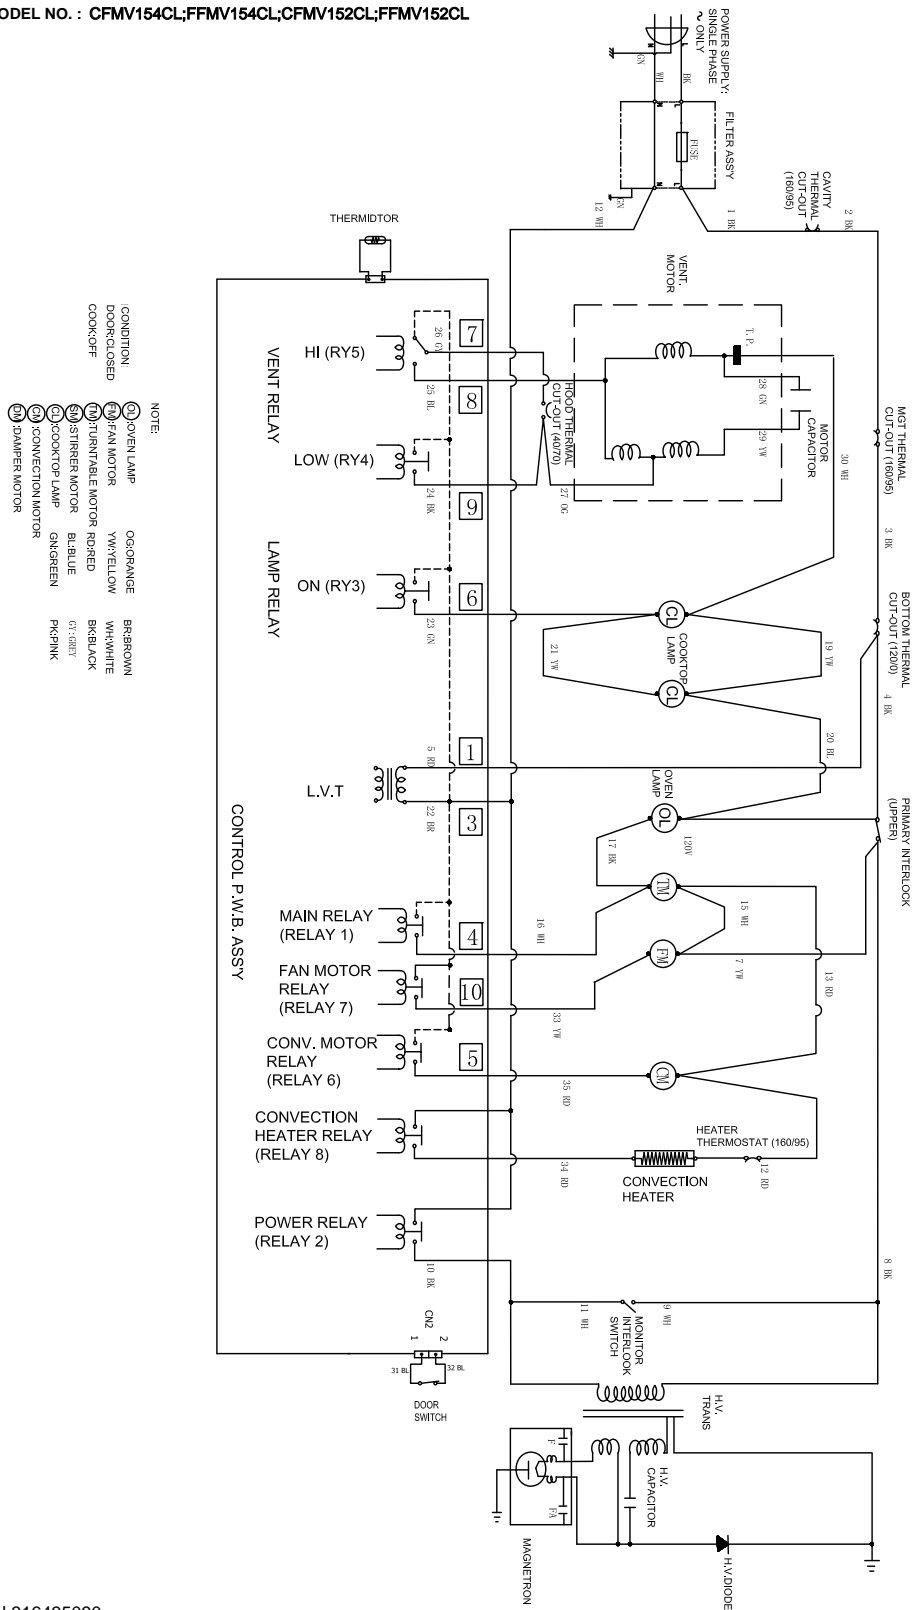

CONTROL PANEL,DOOR,MISC.

Model Index: A CFMV152CL (CFMV152CLBA)
B CFMV152CL (CFMV152CLWA)
C CFMV154CL (CFMV154CLSA)

POS. NO	PART NO.		DESCRIPTION
7	5304464065	A B C	Panel, control mount, bracket
8 #	5304480187	A B C	Control Board, printed circuit
9 #	5304478897	A - -	Control Panel, w/overlay, black
9 #	5304478898	- B -	Control Panel, w/overlay, white
9 #	5304478896	- - C	Control Panel, w/overlay, SS
10	5304478900	A - -	Door Assembly, black
10	5304478901	- B -	Door Assembly, white
10	5304478899	- - C	Door Assembly, stainless
11	5304478902	A - C	Panel, inner door, black
11	5304478903	- B -	Panel, inner door, white
12 #	5304477389	A B C	Latch, door
13	5304464069	A B C	Spring, door latch
14	5304464067	A - C	Panel, glass, black, outer door
14	5304464134	- B -	Panel, glass, white, outer door
15	5304477394	A - -	Panel, outer door, black
15	5304477395	- B -	Panel, outer door, white
15	5304477403	- - C	Panel, outer door, stainless
16	5304464071	A B C	Choke Cover, inner door
17	5304477398	A - -	Handle Assembly, door, black
17	5304477399	- B -	Handle Assembly, door, white
17	5304477401	- - C	Handle Assembly, door, stainless
81	5304492057	A B C	Mounting Kit, with templates
89	5304478926	A B C	Rack, round, wire, 3-leg
90	5304478927	A B C	Shelf, wire

WIRING DIAGRAM

MODEL NO. : CFMV154CL;FFMV154CL;CFMV152CL;FFMV152CL

P/N 316495090