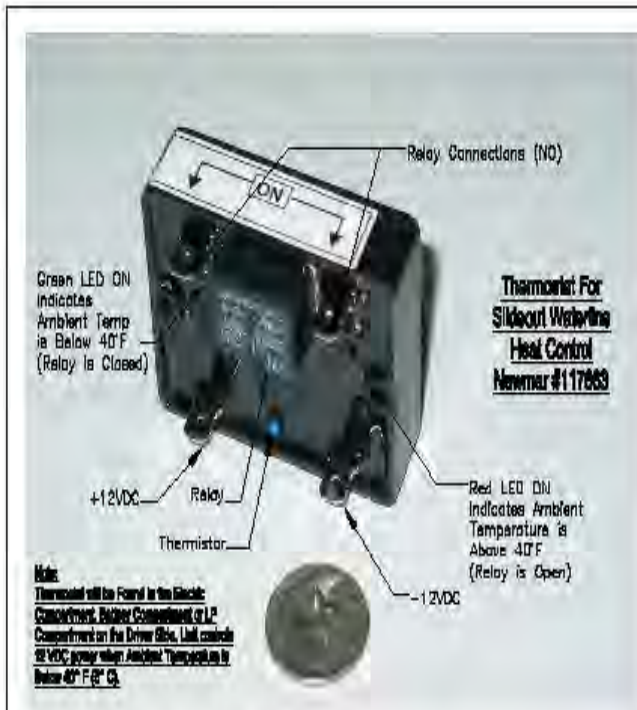

NEWMAR CORP P.O. Box 30, Nappanee, IN 48860 Title block--1-2fjftB	Model: S-O W/H₂O EQUIPPED REFERS	Sheet 1 of 1	Drawn by: RLF	Checked by: M. W.	Revision: ADDED WATER LINE HOOK UP DIAGRAM (PCR #155310)	By: Date:
	Title: #117663 THERMOSTAT INSTRUCTIONS	I.D. # 2012\ COMPONENTS\ MISC5006	Date: 4/28/11	Date: 5/25/11	Revision: NEW PRINT TO DOCUMENT REFER WATER LINE THERMOSTAT PER 2012 MODEL LINE #429 & ECO #70.	By: Date:

Click on view, edit document. Double click on image for full image.