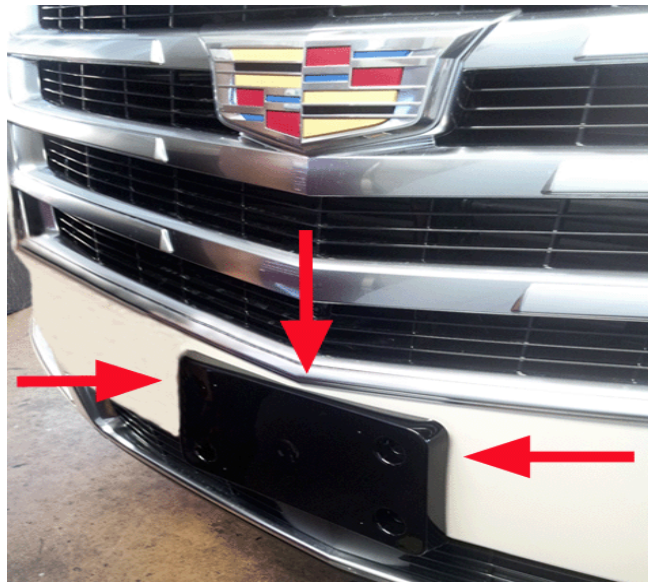

Service Bulletin

File in Section: -

Bulletin No.: PIT5348

Date: November, 2014

PRELIMINARY INFORMATION

Subject: Front License Plate Bracket Color Change

Models: 2015 Cadillac Escalade Models
Built on or after VIN FR500000
With Front License Plate Bracket (RPO VK3)

Condition/Concern

This is an informational PI to make you aware of a change to the front license plate bracket color. Starting with VIN FR500000 (last 8 digits), the front license plate bracket is no longer body color. The bracket is now black on all vehicles, as shown below.