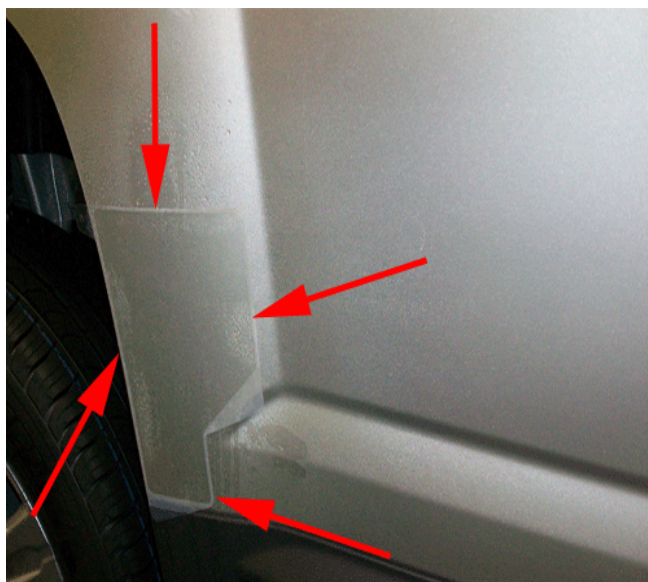

Service Bulletin

File in Section: -

Bulletin No.: PI1244

Date: May, 2014

PRELIMINARY INFORMATION

Subject: Removal of Rear Door Paint Protection Patch

Models: 2014-2015 GMC Terrain
Vehicles Built After May 14, 2014

Condition/Concern

3829566

Some customers or dealership personnel may comment that the paint protection patch is missing from the rear door as shown in the illustration above.

Recently a change was made that removed the protection patch from production.