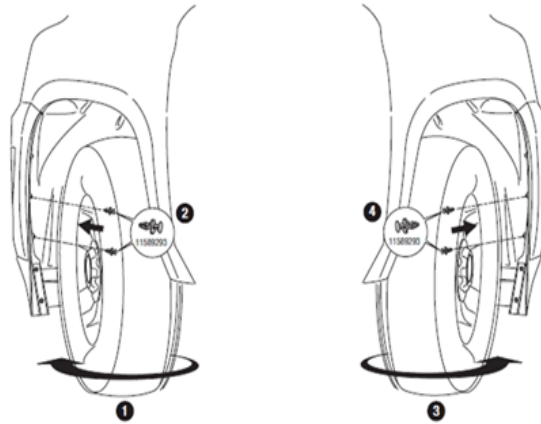

## PRELIMINARY INFORMATION

**Subject:** During PDI Front Wheel Opening Molding Pushpin Installation

**Models:** 2015 Cadillac Escalade Models

During the PDI the front wheel opening molding pushpins will need to be installed. Reference photo below.

**Note:** These pushpins with instructions will be shipped with the truck, see below.

3801747

### Warranty Information

The labor time for installing the wheel opening pushpins is included in the PDI time.