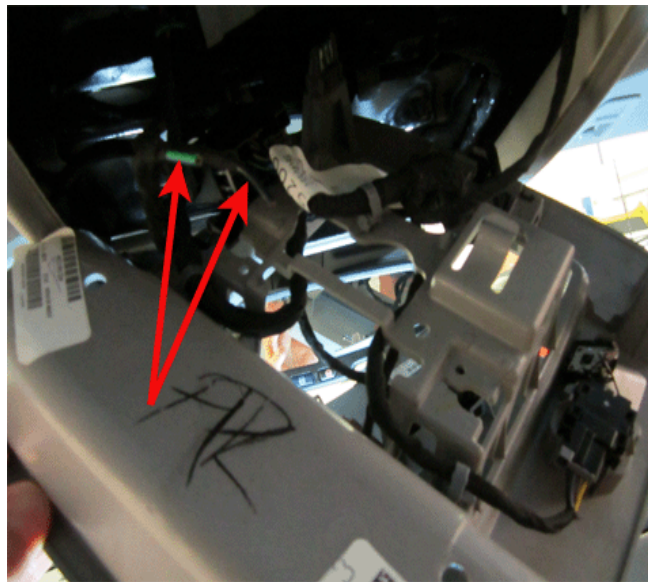

Service Bulletin

File in Section: -

Bulletin No.: PIT5274

Date: April, 2014

PRELIMINARY INFORMATION

Subject: Roof Beacon Lighting Harness Location

Models: 2015 Chevrolet Silverado
2014 Chevrolet Silverado 1500
2015 GMC Sierra
2014 GMC Sierra 1500
With Roof Lamp / Beacon Wiring Provisions (RPO TRW) or Snow Plow Prep Package (RPO VYU)

Some owners may question where the blunt cut wires are located for the roof beacon light.

There are two wires located directly above the overhead roof console. Remove the complete overhead roof console and the wires are taped to the harness, as shown below.

Note: The roof beacon relay is located directly above the overhead roof console.

3794424