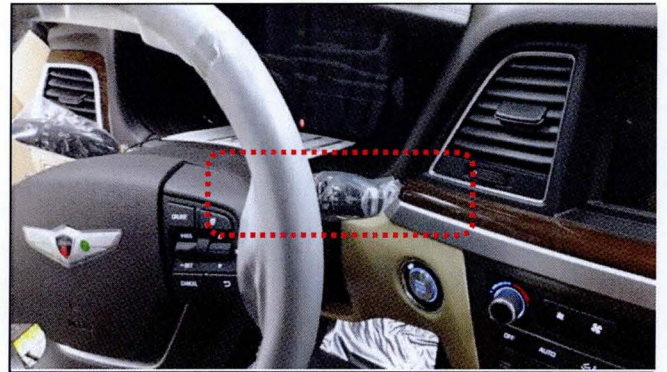

2. Head lamp washer nozzle switch