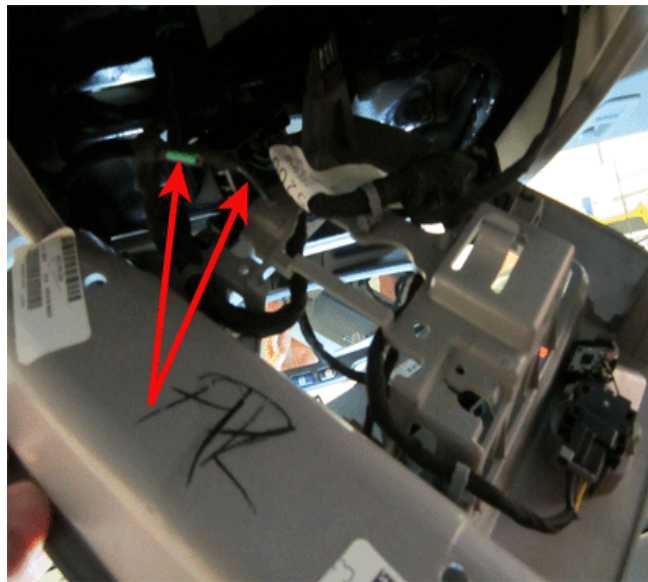

SB-10055858-1422

File in Section: -

Bulletin No.: PIT5274

Date: April, 2014

Service Bulletin

PRELIMINARY INFORMATION

Subject: Roof Beacon Lighting Harness Location

Models: 2015 Chevrolet Silverado
2014 Chevrolet Silverado 1500
2015 GMC Sierra
2014 GMC Sierra 1500
With Roof Lamp / Beacon Wiring Provisions (RPO TRW) or Snow Plow Prep Package (RPO VYU)

Some owners may question where the blunt cut wires are located for the roof beacon light.

There are two wires located directly above the overhead roof console. Remove the complete overhead roof console and the wires are taped to the harness, as shown below.

Note: The roof beacon relay is located directly above the overhead roof console.

3794424