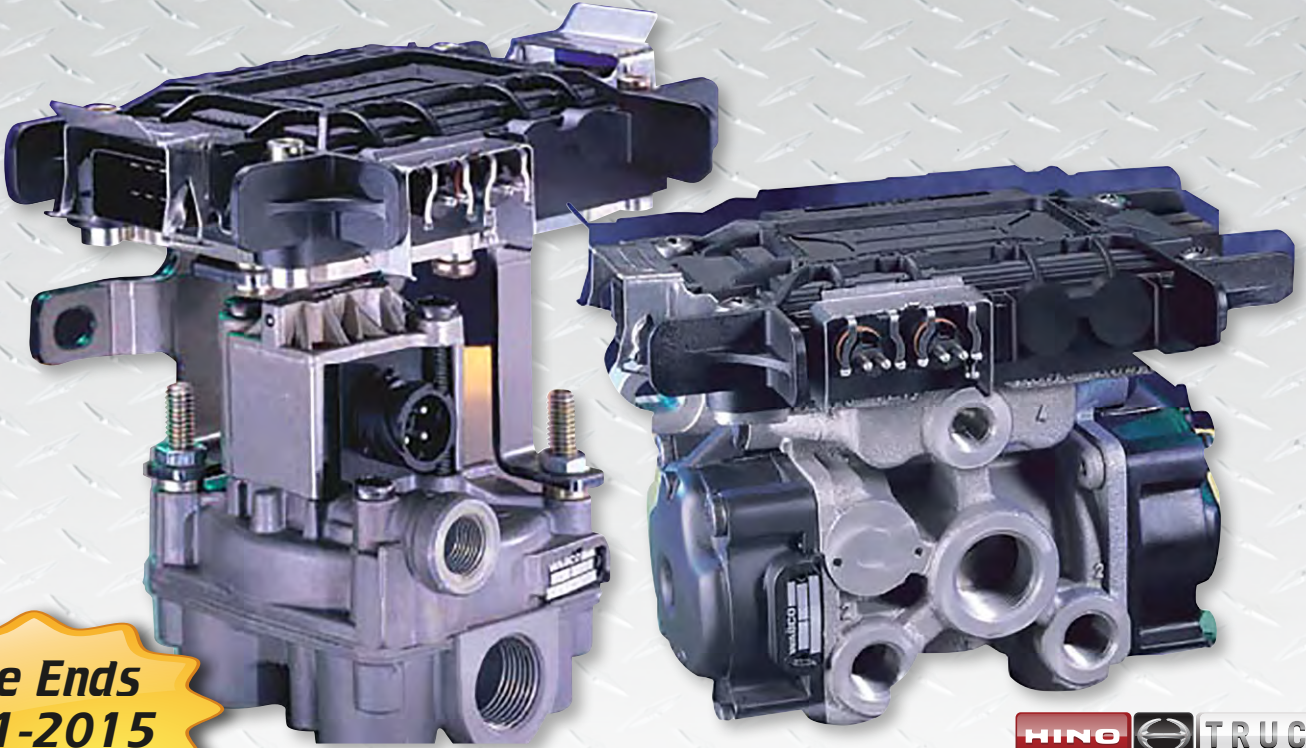

## MERITOR WABCO

**Sale Ends  
3-31-2015**

A Toyota Group Company

[www.hino.com](http://www.hino.com)

PART #	DESCRIPTION	SALE	PART #	DESCRIPTION	SALE
R950127	MODULATOR VLV SOL 12V & 2 ADPT		R955425	2S/1M W/O TRING	
R955320	TCS2 ASSMY KIT		R955426	2S/2M/W/T-RING	
R955335	SENSOR ABS KIT		R955427	2S/2M W/O TRING	
R955336	SENSOR ABS KIT		R955459	CLIP - ABS SENSOR	
R955341	SENSR ABS(NOT FOR HINO SEENEWS)		S4005001010	TCS 2 ECU/VALVE	
R955342	SENSOR ASSY		S4005001020	TCS 2 ECU/VALVE	
R955344	2S/1M W/PWR ADT		S4005001030	TCS 2 ECU/VALVE	
R955372	TRAILER ABS KIT		S4008506000	TCS2S/2M ECU KT	
R955373	TRAILER ABS KIT		S4008506010	TCS4S/2M ECU KT	
R955374	2S/1M ABS KIT		S4008506020	TCS2 DUAL MOD	
R955375	4S/2M ABS KIT		S4461082010	ECU TCS11 2S/1M	
R955382	2S/1M ABS KIT		S4497130180	1.8 M SEN EXTN	
R955383	4S/2M ABS KIT		S4497130300	3.0 M SEN EXTN	
R955423	MBS2 RETRO KIT		S4721950330	VALVE ASSEMBLY	