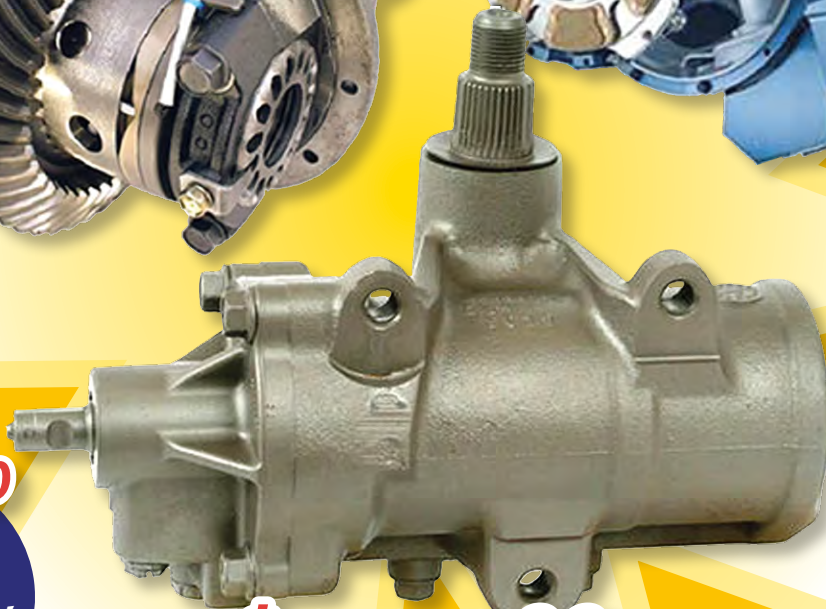

$000⁰⁰

26041145
MEDIUM DUTY
GMC TOPKIC