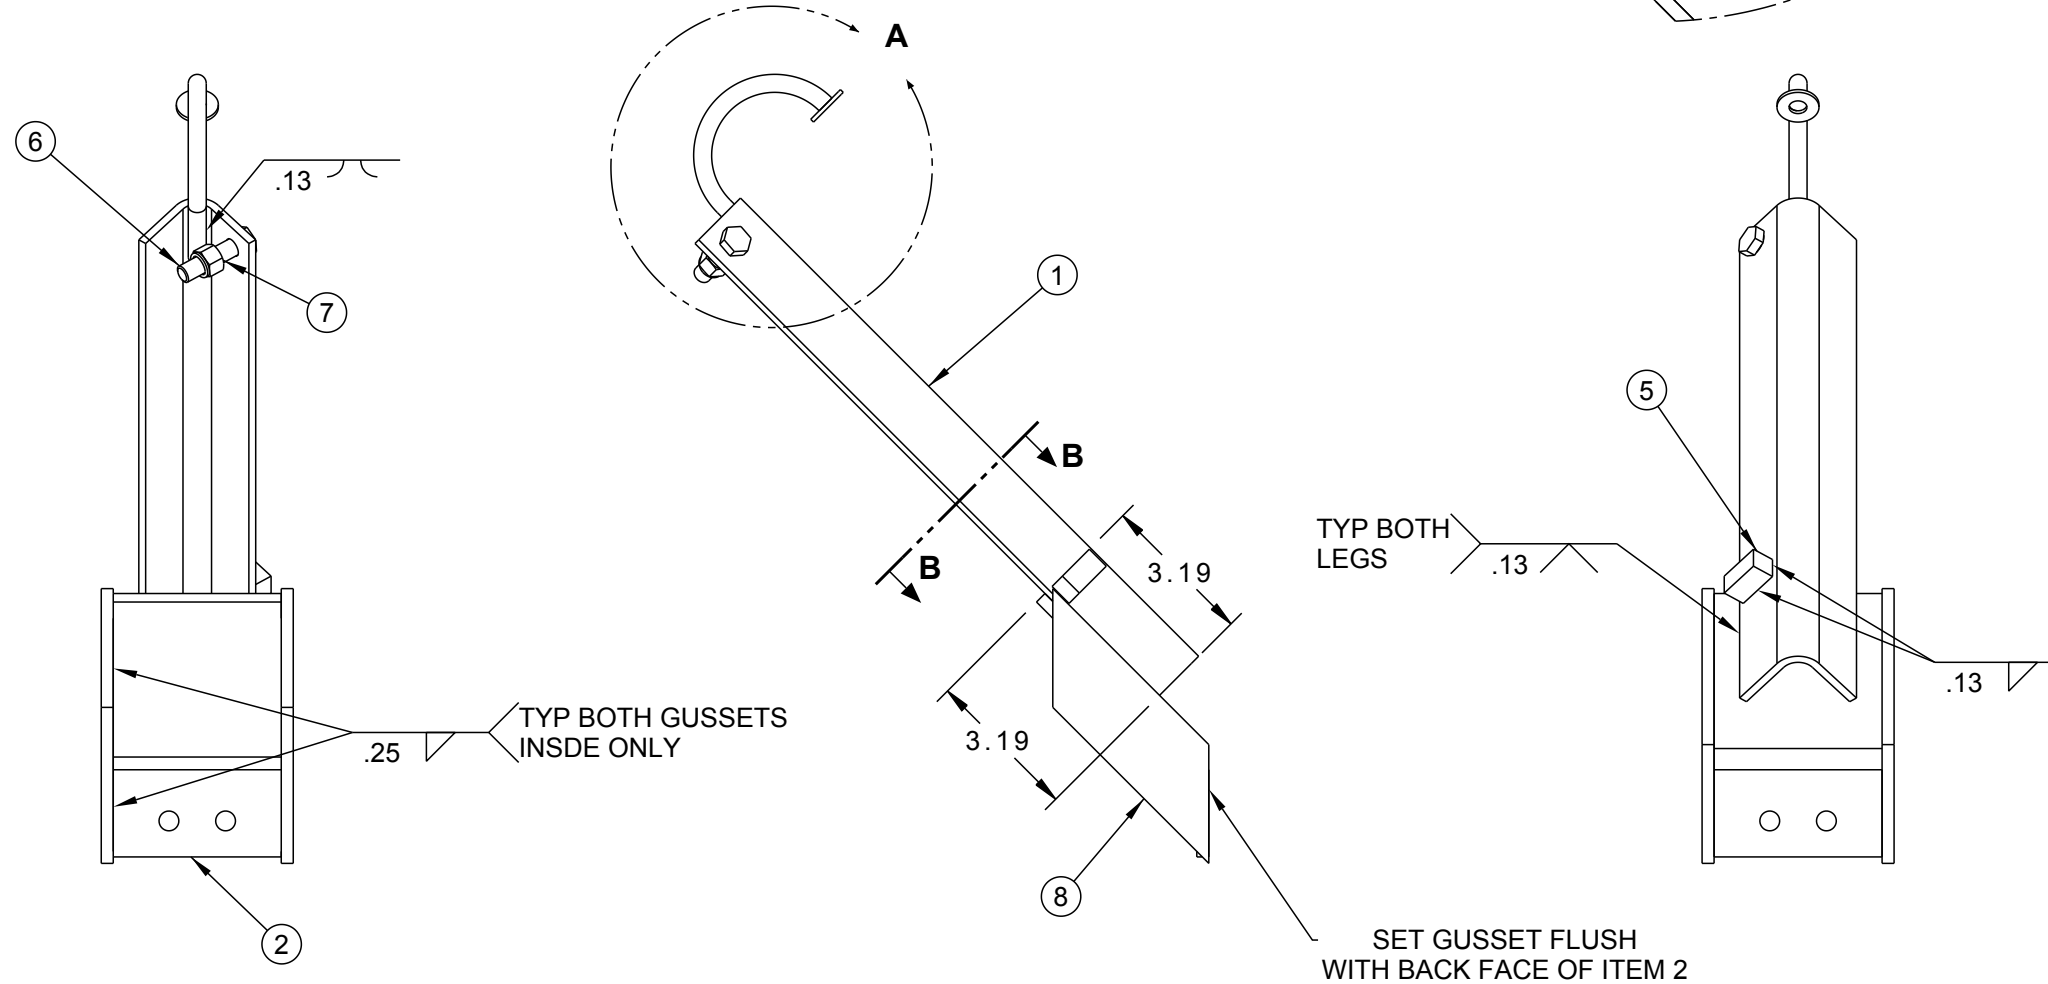

1	40106189	BRKT,ARM STL	1	EA
2	42611185	ANG,HOOK HOLDER	1	EA
3	40106191	HOOK,BAR STL	1	EA
4	42201053	WSHR,FLT .31 ZN	1	EA
5	40106501	BAR,STOP	1	EA
6	42200531	CPSCW,HH NC ZN .38-16X1.50	1	EA
7	42200925	NUT,LK NLN HH NC ZN .38-16	1	EA
8	42611184	GST,HOOK HOLDER	2	EA
ITEM	P/N	DESCRIPTION	QTY	UOM

Great Dane Trailers

A Division of Great Dane Limited Partnership

REV. STATEMENT:

CN 02-7-14

NOTICE: THIS DOCUMENT CONTAINS PROPRIETARY TECHNICAL DATA WHICH IS THE CONFIDENTIAL PROPERTY OF GREAT DANE. ABSENT THE EXPRESS WRITTEN PERMISSION OF GREAT DANE USE OR DISCLOSURE OF THIS DOCUMENT IS FORBIDDEN.

ALL DIMENSIONS ARE IN INCHES
TOLERANCES TO BE ± 0.050
UNLESS OTHERWISE NOTED.

DWN: D.McCormack 02/07/2014
CN 02-07-14 WEIGHT

SHEET:

1 OF 1

DWG BRKT,HOLDER,AL HOOK
TITLE: .

DWG NO: 37700015

REV: .