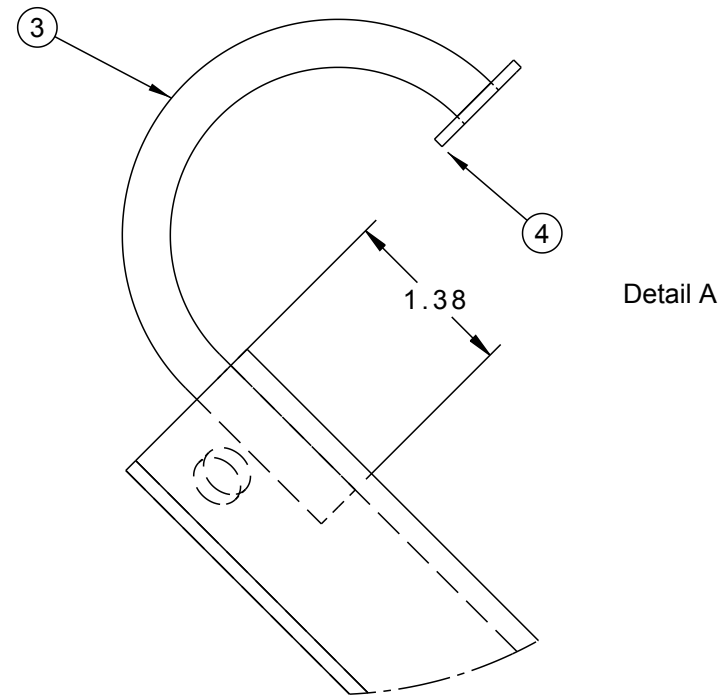

1	40106189	BRKT,ARM STL	1	EA
2	42611185	ANG,HOOK HOLDER	1	EA
3	40106191	HOOK,BAR STL	1	EA
4	42201053	WSHR,FLT .31 ZN	1	EA
5	40106501	BAR,STOP	1	EA
6	42200531	CPSCW,HH NC ZN .38-16X1.50	1	EA
7	42200925	NUT,LK NLN HH NC ZN .38-16	1	EA
8	42611184	GST,HOOK HOLDER	2	EA
ITEM	P/N	DESCRIPTION	QTY	UOM

Great Dane Trailers

A Division of Great Dane Limited Partnership

REV. STATEMENT:

CN 02-7-14

NOTICE: THIS DOCUMENT CONTAINS PROPRIETARY TECHNICAL DATA WHICH IS THE CONFIDENTIAL PROPERTY OF GREAT DANE. ABSENT THE EXPRESS WRITTEN PERMISSION OF GREAT DANE USE OR DISCLOSURE OF THIS DOCUMENT IS FORBIDDEN.

ALL DIMENSIONS ARE IN INCHES
TOLERANCES TO BE ± 0.050
UNLESS OTHERWISE NOTED.

DWN: D.McCormack 02/07/2014
CN 02-07-14 WEIGHT

SHEET:

1 OF 1

DWG BRKT,HOLDER,AL HOOK
TITLE: .

DWG NO: 37700015

REV: .