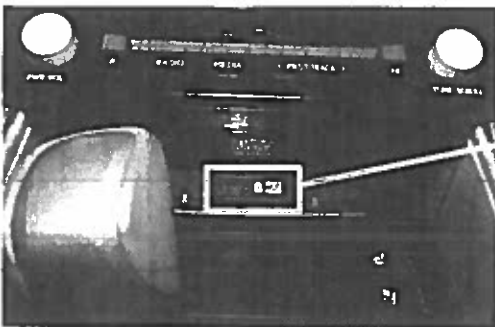

CONDITION

Navigation microSD card reads an error when missing or swapped from another vehicle.

Error message when micro SD card is swapped from another vehicle.

Error message when micro SD card is missing.

IS250/350
Micro SD card
installation location.

RECOMMENDATIONS

- Do not interchange mSD cards. Each mSD card is "paired" with head unit.
- Once an mSD card is paired with a vehicle, it may not be swapped into a different vehicle.
- A new mSD card is "unpaired" and becomes "paired" when inserted into a vehicle.
- Service exchange radios come in "unpaired" service mode and accept used mSD cards.
- If an mSD card is swapped, returning it to the original vehicle will remedy the problem.