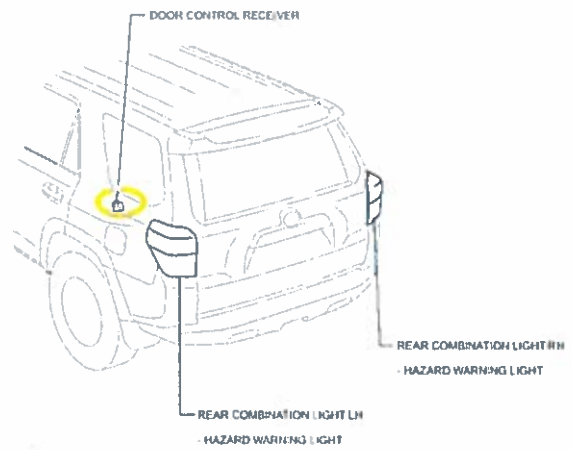

Subject

Market

Smart Key - Replacement Parts Application

USA

Applicability

2011 Prius, 4Runner, Venza

RECOMMENDATIONS

Choose Appropriate Parts:

MODEL	FM KEYS	AM KEYS	OPTION	FM RECEIVER	AM RECEIVER
Venza	89904-0T050	89904-0T070	w/o PBD	89740-0T010	89740-0T030
	89904-0T060	89904-0T080	w/PBD		
Prius	89904-47150	89904-47420	w/A/C	89740-47050	89740-47140
	89904-47230	89904-47430	w/o A/C		
4Runner	89904-35010	89904-35030	-	89740-35010	Not Available

Door Control Receiver Locations:

Prius:

4Runner:

Venza: