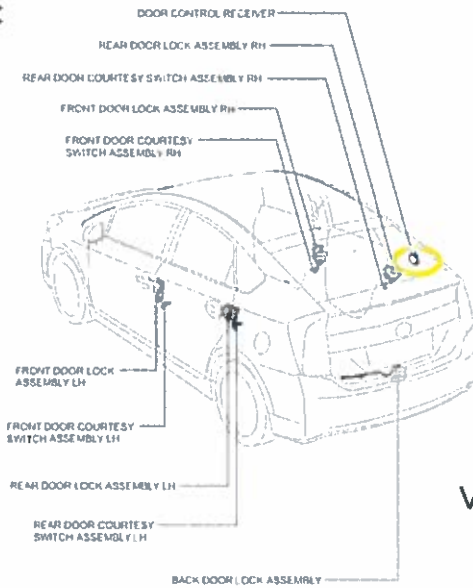

Subject

Market

Smart Key - Replacement Parts Application

USA

Applicability

2011 Prius, 4Runner, Venza

RECOMMENDATIONS

Choose Appropriate Parts:

MODEL	FM KEYS	AM KEYS	OPTION	FM RECEIVER	AM RECEIVER
Venza	89904-0T050	89904-0T070	w/o PBD	89740-0T010	89740-0T030
	89904-0T060	89904-0T080	w/PBD		
Prius	89904-47150	89904-47420	w/A/C	89740-47050	89740-47140
	89904-47230	89904-47430	w/o A/C		
4Runner	89904-35010	89904-35030	-	89740-35010	Not Available

Door Control Receiver Locations:

Prius: