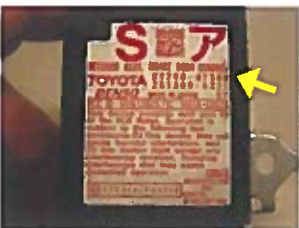

**Identify System Type:**

If one working key fob is present, identify the system type by FCC ID on key:

Example: This key fob has an FCC ID ending in AB, if this key operates Smart access or wireless locks, vehicle is equipped with an AM modulated system:

- AB = AM system
- CX = FM system

**NOTE:** Both types of keys will operate immobilizer when held over start button.

If all keys are missing, find service history identifying TSB retrofit to FM or it will be necessary to access Door Control Receiver in rear of vehicle and identify system type by part number.

Example: This Door Control Receiver has a Toyota part number on the upper RH corner of the part label.

- Prius: 89740-47140 = AM / 89740-47050 = FM
- 4Runner: 89740-35030 = AM / 89740-35010 = FM
- Venza: 89740-0T030 = AM / 89740-0T010 = FM