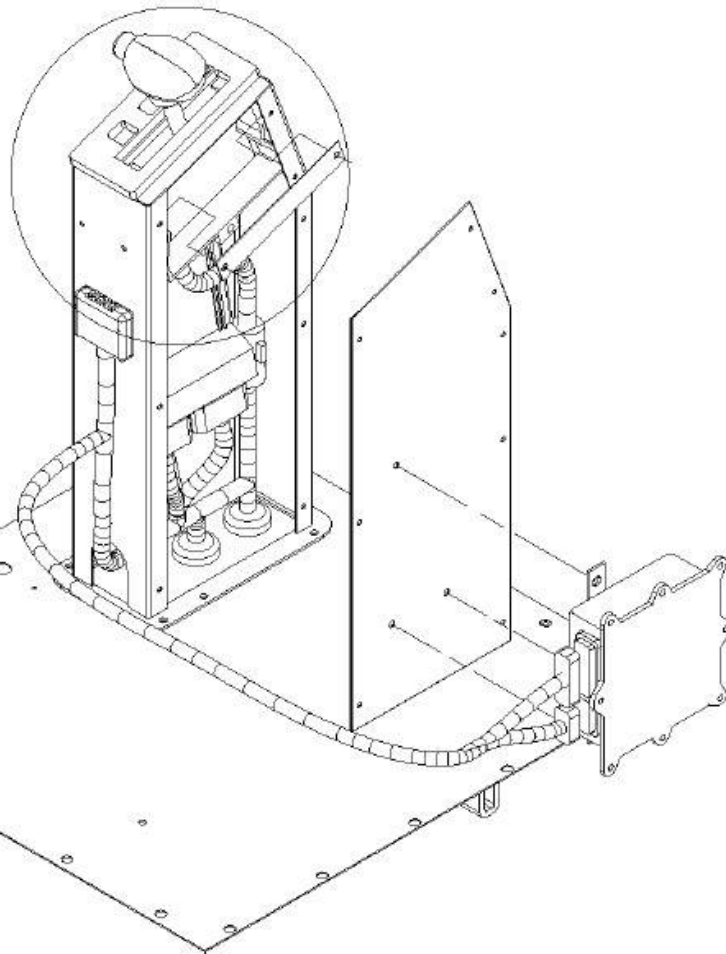

- [Circuit diagram 1](#)
- [Circuit diagram 2](#)

OTHER RESOURCES

- [SFN 06-31](#)

Hide Details

Feedback Information

Viewed: 564
Helpful: 174
Not Helpful: 82

No Feedback Found