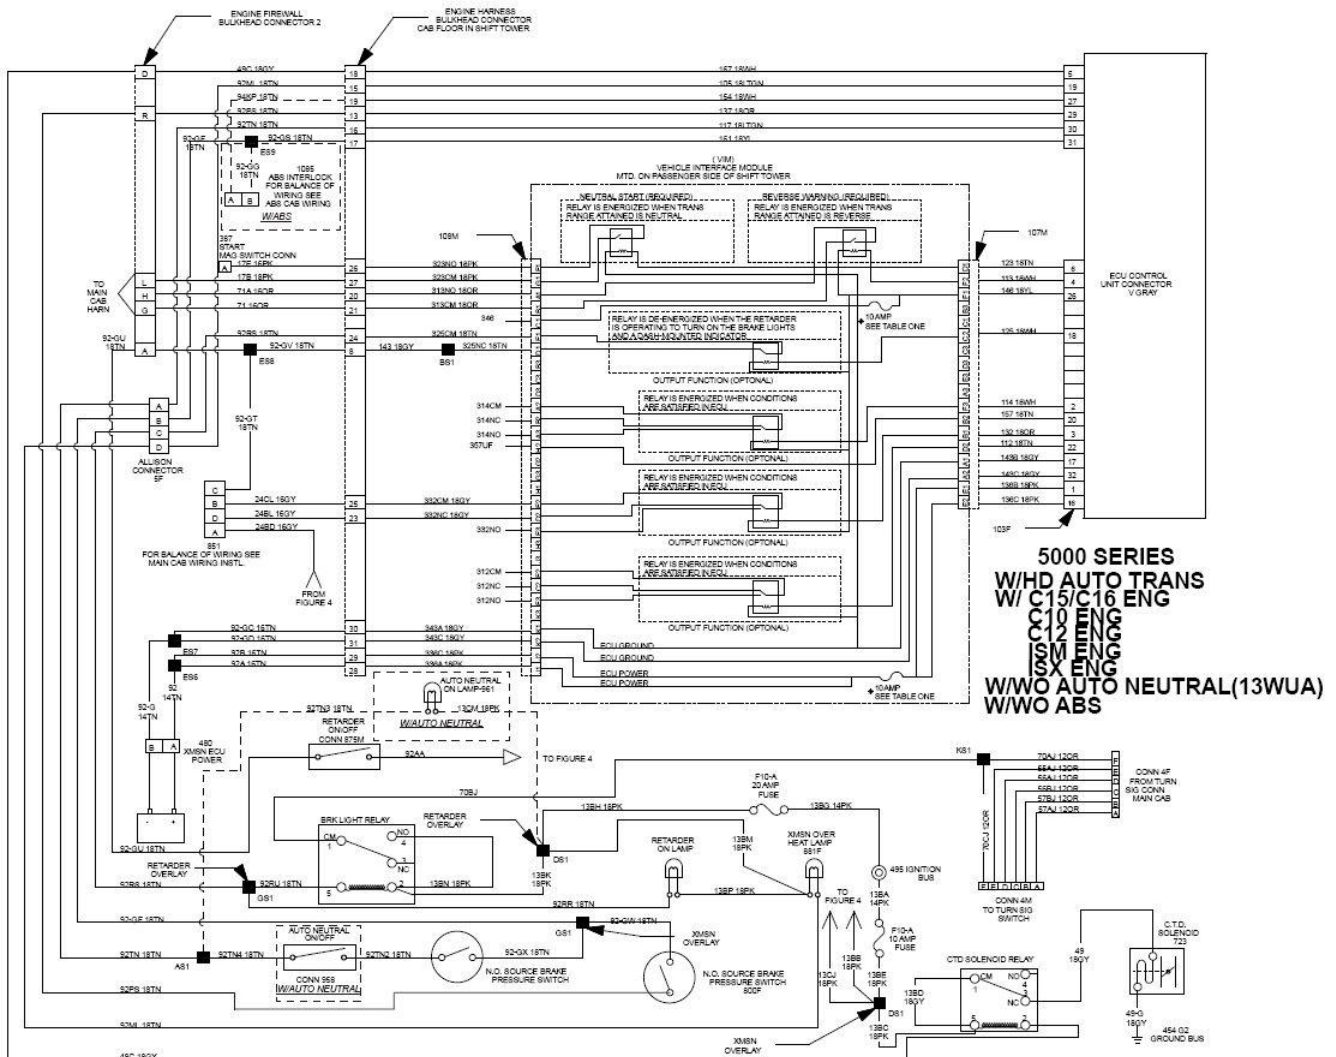

Applies To: 5000 models with Allison Gen 3 Transmissions

DESCRIPTION

The following pages are the Installation diagrams for the transmission wiring, accumulator (where used), shift towers, and wiring diagrams as installed in the 5000 Model Series.

CIRCUIT DIAGRAMS

Figure 1

Figure 2

- [Circuit Diagram 1 PDF](#)
- [Circuit Diagram 2 PDF](#)

OTHER RESOURCES

- [SFN 04-35](#)

Hide Details

Feedback Information