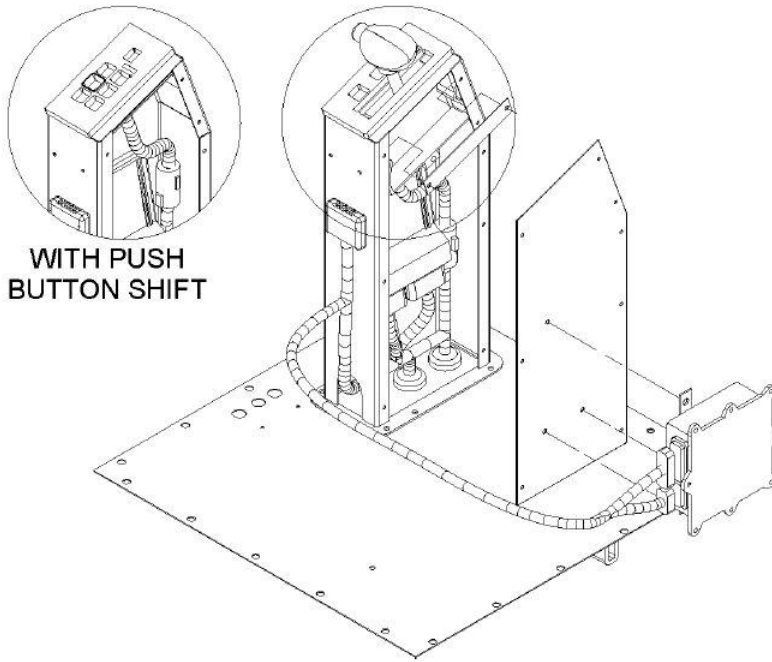

Applies To: 5000 models with Allison Gen 3 Transmissions

DESCRIPTION

The following pages are the Installation diagrams for the transmission wiring, accumulator (where used), shift towers, and wiring diagrams as installed in the 5000 Model Series.

CIRCUIT DIAGRAMS

Figure 1

Figure 2

- [Circuit Diagram 1 PDF](#)
- [Circuit Diagram 2 PDF](#)

OTHER RESOURCES

- [SFN 04-35](#)

Hide Details

Feedback Information