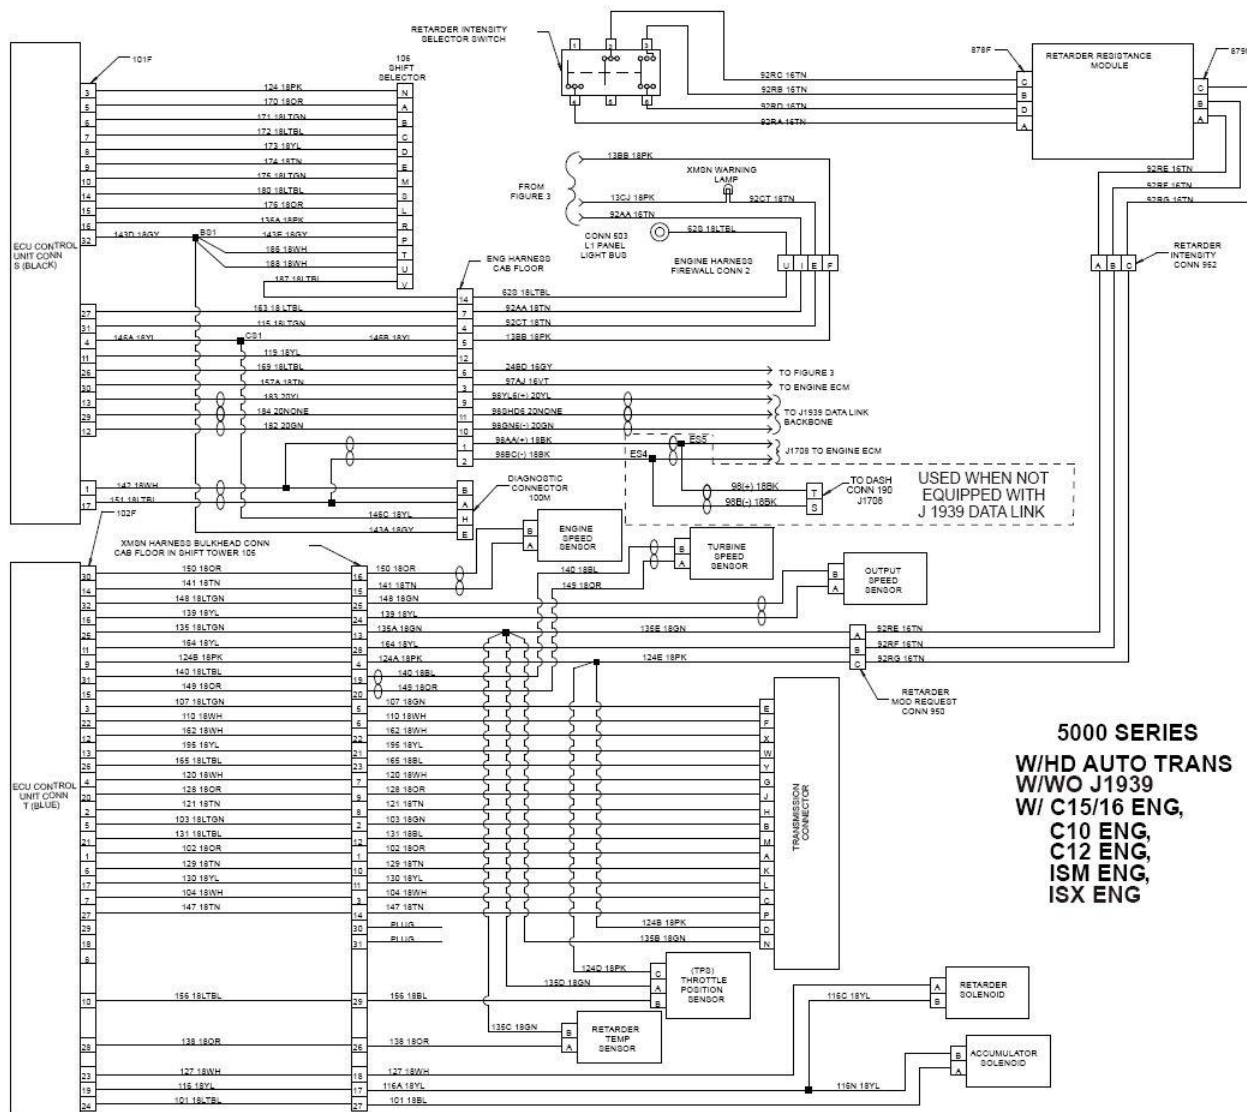

Applies To: 5000 models with Allison Gen 3 Transmissions

DESCRIPTION

The following pages are the Installation diagrams for the transmission wiring, accumulator (where used), shift towers, and wiring diagrams as installed in the 5000 Model Series.

CIRCUIT DIAGRAMS

Figure 1

Figure 2

- [Circuit Diagram 1 PDF](#)
- [Circuit Diagram 2 PDF](#)

OTHER RESOURCES

- [SFN 04-35](#)

Hide Details

Feedback Information