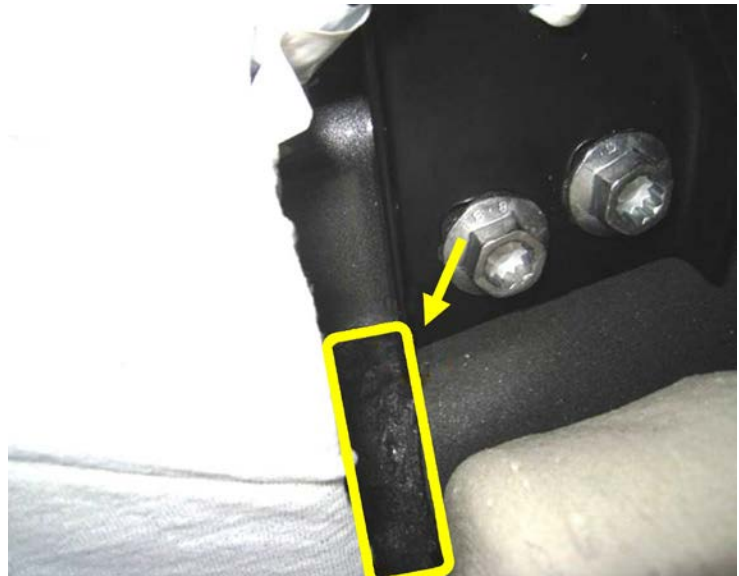

## Technical Background

The installed insulation material is extended into the wrong area. The dashboard cross member mount is resting on the insulation, which causes the creaking noise.

## Service

1. Remove the insulation from the affected area (Figure 1 and Figure 2).

*Figure 1. Affected area.*

**Figure 2.** The arrow shows where the dashboard cross member mount is resting on the insulation. The outlined area shows the insulation to be removed.