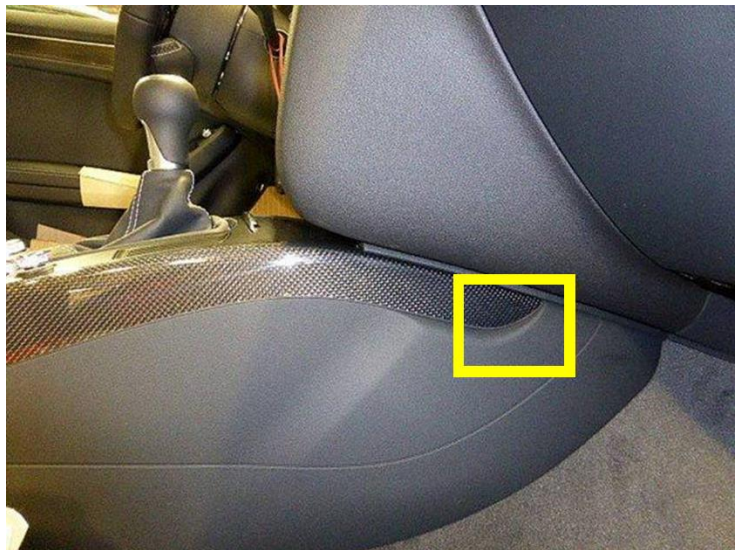

Technical Service Bulletin

68 Creak or squeak noise from center console

68 14 13 2036335/1 January 30, 2014.

Model(s)	Year	VIN Range	Vehicle-Specific Equipment
A4	2014	095738 - 096694	Not Applicable

Condition

Creaking noise is heard from the right side of the dashboard or center console area, beneath the HVAC controls.

Technical Background

The installed insulation material is extended into the wrong area. The dashboard cross member mount is resting on the insulation, which causes the creaking noise.

Production Solution

Insulation installation corrected in production.

Service

1. Remove the insulation from the affected area (Figure 1 and Figure 2).

Figure 1. Affected area.