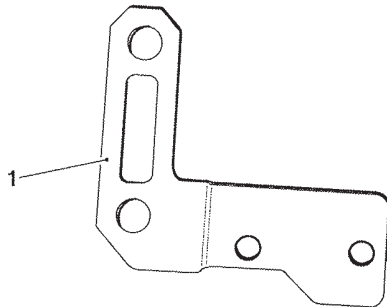

Warranty Claim Instructions

Bulletin Number	Fault Code	Repair Code	Description	Repair Time Allowance
520	039002992	99520	To Supply only a LED Fog Light Switch Bracket	0.25 hours

Genuine Parts Information

Bulletin Number	Part Number	Description	Quantity
520	A9630142	Bracket, Fog Light Switch	1

Other Instructions

Before returning the motorcycle to the customer, download the latest tune to the engine control module using the current version of the Triumph diagnostic software.

Once completed, please mark the Service Record Book that the requirements of this bulletin have been complied with.

Replacement Procedure

1. Supply a LED Fog Light Switch Bracket to the customer.
2. Place a LED Fog Light Switch Bracket into any Triumph Genuine Accessory LED Fog Light Kits you have in the parts department.

1. Fog light switch bracket

Warning

This accessory kit is designed for use on Triumph Tiger 800, Tiger 800 ABS, Tiger 800XC and Tiger 800XC ABS motorcycles only and should not be fitted to any other manufacturer's motorcycle. Fitting this accessory kit to any other manufacturer's motorcycle may interfere with the rider and could affect the stability and handling of the motorcycle leading to loss of motorcycle control and an accident.

Circulation

Initial and date when read and return to central file holder

Service Manager	Parts Manager	Sales Manager	Workshop Supervisor	Technician 1	Technician 2