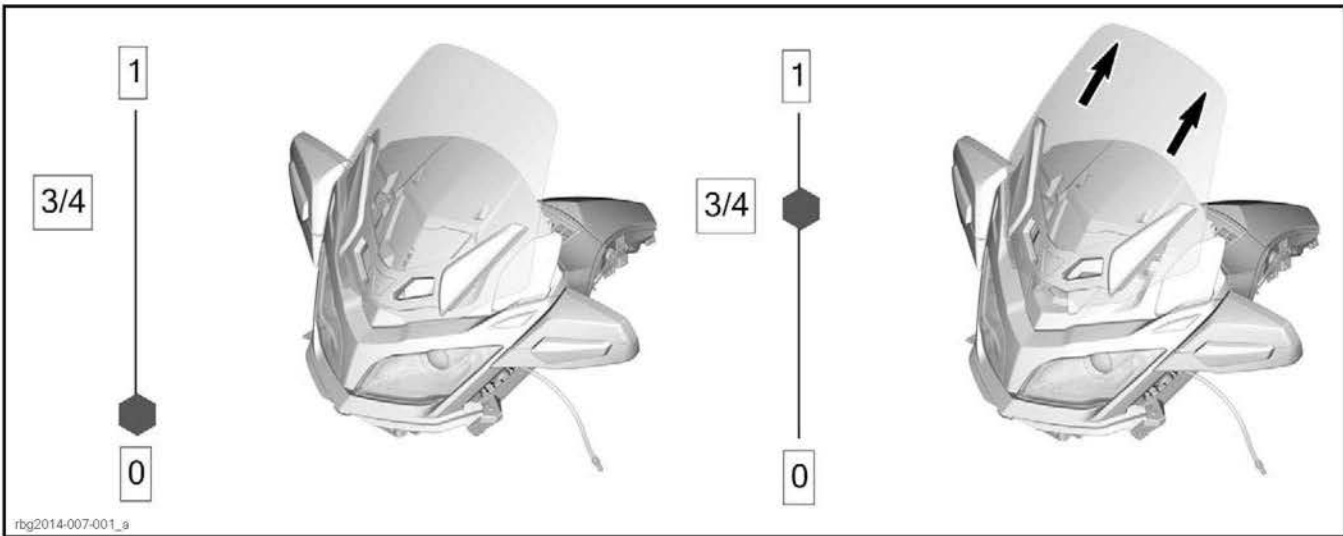

## IMPORTANT

Removing all three sleeves and screws at once will result in the windshield assembly falling onto the vehicle.

rbg2014-007-005\_a

### SLEEVE LOCATION

1. 21 mm (13/16 in)
2. 61 mm (2-3/8 ft)

1. Raise the windshield to 3/4.

rbg2014-007-001\_a

2. Remove screws.

3. Remove sleeve.

4. Discard the old sleeve and screws.
5. Install appropriate sleeve and screws from the *REQUIRED PARTS*.