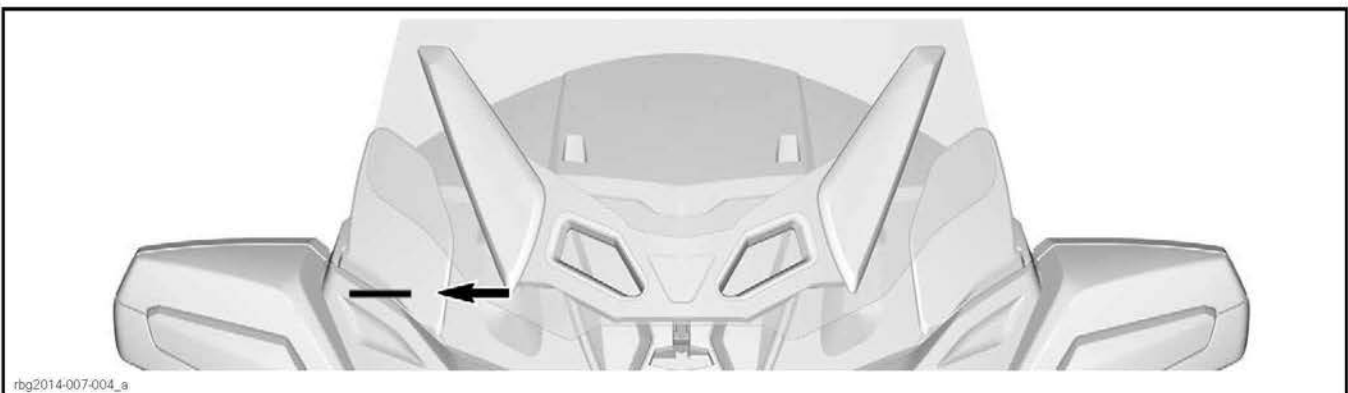

3. Remove sleeve.