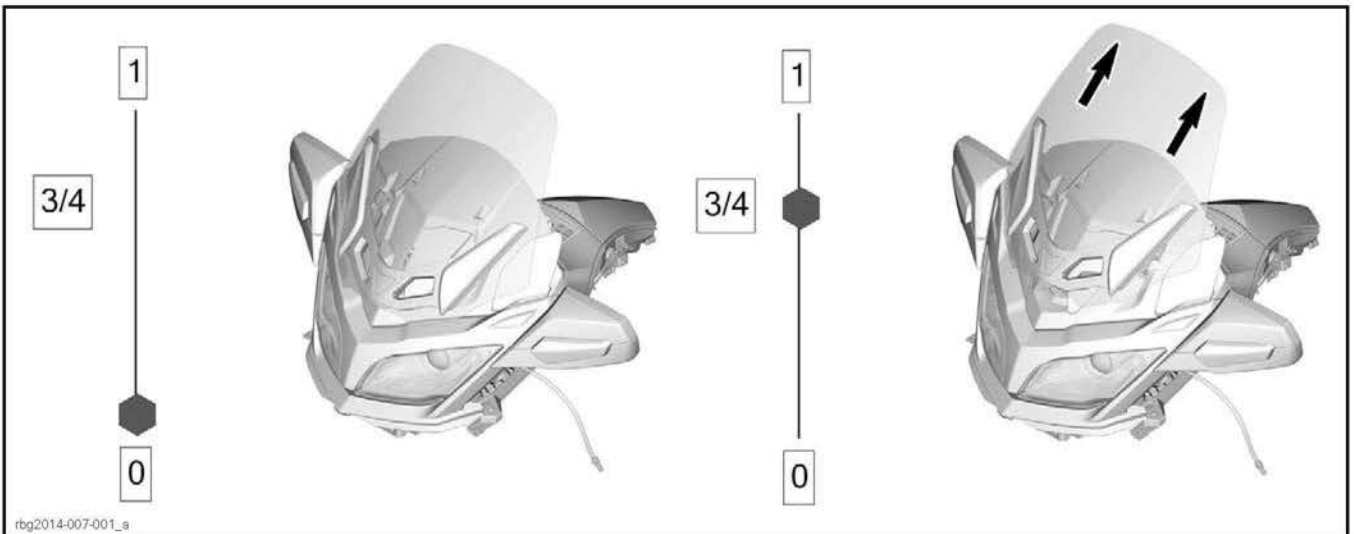

SLEEVE LOCATION
1. 21 mm (13/16 in)
2. 61 mm (2-3/8 in)

1. Raise the windshield to 3/4.