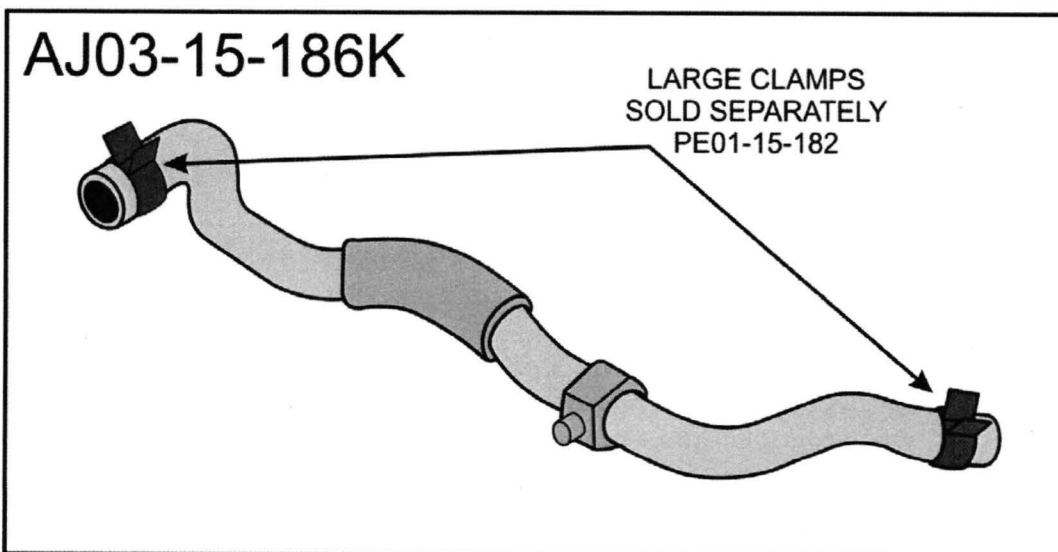

Parts

Mazda North American Operations
Irvine, CA 92618-2922

REFERENCE NO: 13-07R

DATE: November 18, 2014

SUBJECT: 2001-2004 TRIBUTE - WATER HOSES NOW SOLD WITHOUT CLAMPS

This Parts Flash replaces RF-13-07 issued on May 31, 2013

Certain 2001-2004 Tribute water hoses no longer include clamps. Once the old stock (with clamps) is exhausted, the part will arrive without clamps (and the same hose part number). Replacement clamps are available to order separately as shown below.