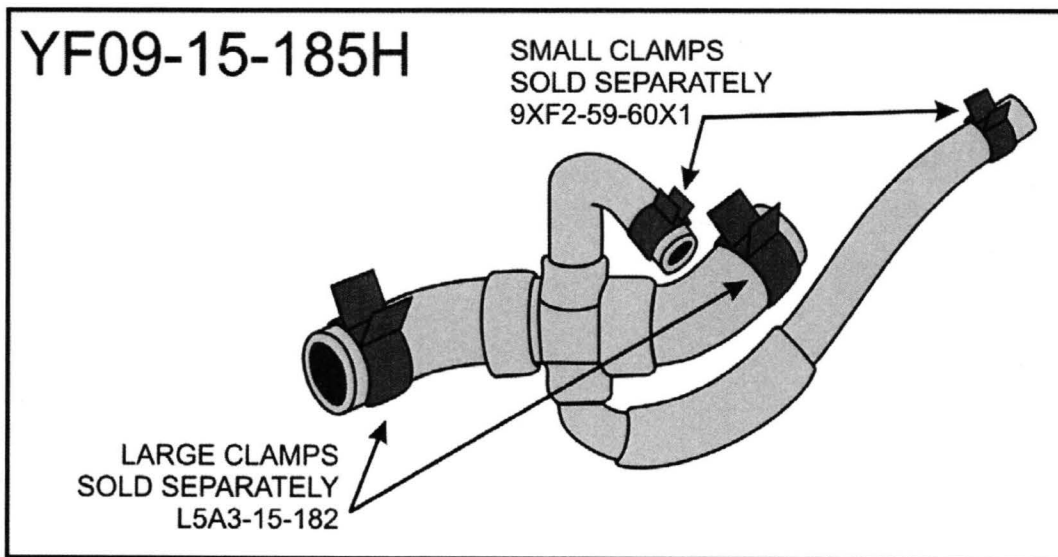

Parts

Mazda North American Operations
Irvine, CA 92618-2922

REFERENCE NO: 13-07R

DATE: November 18, 2014

SUBJECT: 2001-2004 TRIBUTE - WATER HOSES NOW SOLD WITHOUT CLAMPS

This Parts Flash replaces RF-13-07 issued on May 31, 2013

Certain 2001-2004 Tribute water hoses no longer include clamps. Once the old stock (with clamps) is exhausted, the part will arrive without clamps (and the same hose part number). Replacement clamps are available to order separately as shown below.