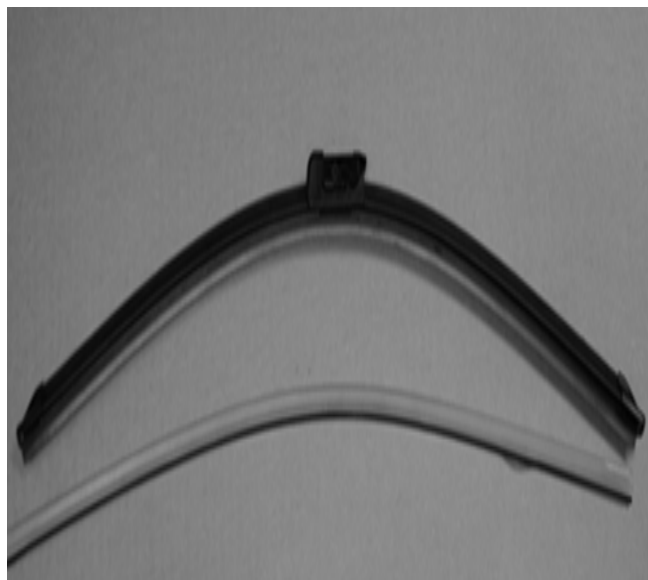

## PRELIMINARY INFORMATION

**Subject:** Pre-Delivery Inspection (PDI) - Wiper Blade Protector Covers Removal

**Models:** 2013 Chevrolet Spark

3406463

Technicians may notice a light white plastic triangle the length of the blade, which touches the windshield as shown in the illustration above.

3406468

During PDI, technicians should remove the light white plastic triangle protective cover, as shown in the illustration above, off the wiper blades and discard.