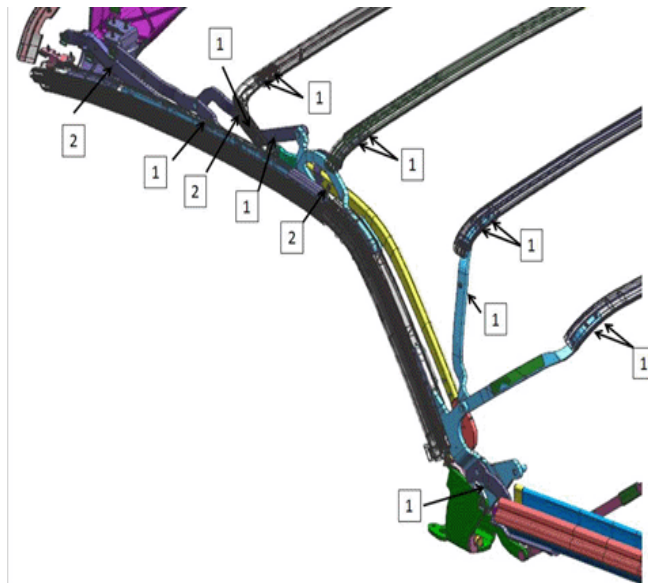

Service Bulletin

File in Section: -

Bulletin No.: PIC5831

Date: March, 2013

PRELIMINARY INFORMATION

Subject: Diagnostic Tip - Convertible Roof Rivet Replacement

Models: 2011 - 2014 Chevrolet Camaro Convertible

The following diagnosis might be helpful if the vehicle exhibits the symptom(s) described in this PI.

Condition/Concern

The Electronic Parts Catalog (EPC) may show multiple different rivet sizes and this could create confusion regarding which rivet is needed for which location.

Recommendation/Instructions

Using the illustration will aid in the dealer obtaining the correct rivet for the repair being performed.

Callout #1 represents Part Number 11546538

Callout #2 represents Part Number 11546537