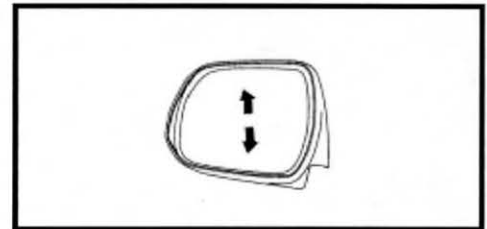

RECOMMENDATIONS

- **For Condition A:**
The included vehicles have a “reverse shift-linked function”, where the mirrors are directed to the previously set memory location to improve visibility when driving in reverse after all of the system required conditions are met. The previously set reverse shift-linked function mirror position is stored inside the outer Mirror Control ECU and is **NOT** linked to the corresponding driving positions or linked to the driving positions programmed to each key. Both outside mirrors are adjustable with the transmission in reverse, but that specific location will continue to stay the same until it is manually changed again.