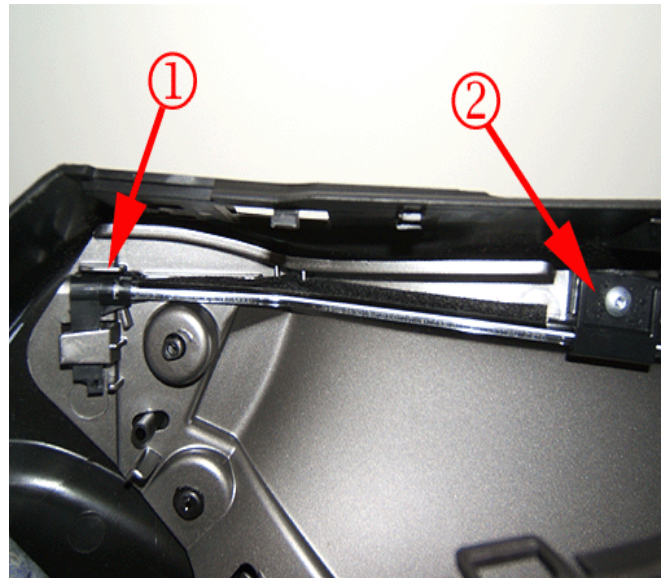

Correction

Important: Do not replace the door trim panel to correct illumination concerns.

2294398

If the light stops at the center of the door, remove the trim panel and make sure the light bar (pipe):

1. Is in the channel
2. Has not dipped down
3. Is properly retained by the retaining clips (2)
4. End cap (1) is properly installed

To verify normal operation, apply 12 volts to the connector and make sure the light is brightest at the rear of the panel and gradually dims towards the front of the door panel.