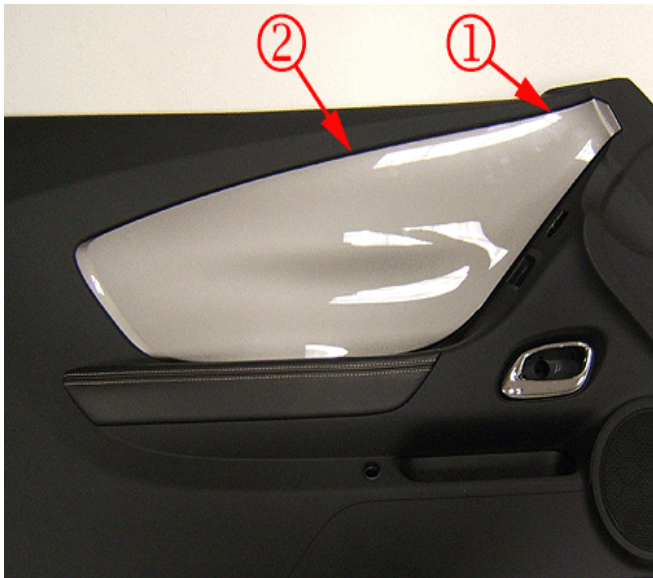

Models: 2010-2014 Chevrolet Camaro
Equipped with Light Piped Door Trim (RPO FCR)

Attention: The lighting does not carry on to or across the instrument panel.

This bulletin has been revised to add the 2014 model year and update the Labor Operation to the Global Labor Code (GLC). Please discard Corporate Bulletin Number 09-08-42-005C.

Condition

Some customers may comment that the accent lighting on the door trim panel loses intensity and does not carry on across to the instrument panel.

Cause

Note: The lighting does not carry on to or across the instrument panel.

2294397

The normal operation of the door accent lighting is the light will be brightest at the rear of the door panel and gradually lose intensity until approximately 76 mm (3 in) (1) from the front edge of the trim panel. The lighting does not carry on to or across the instrument panel. If the light stops at the center of the door (2), proceed with this bulletin.