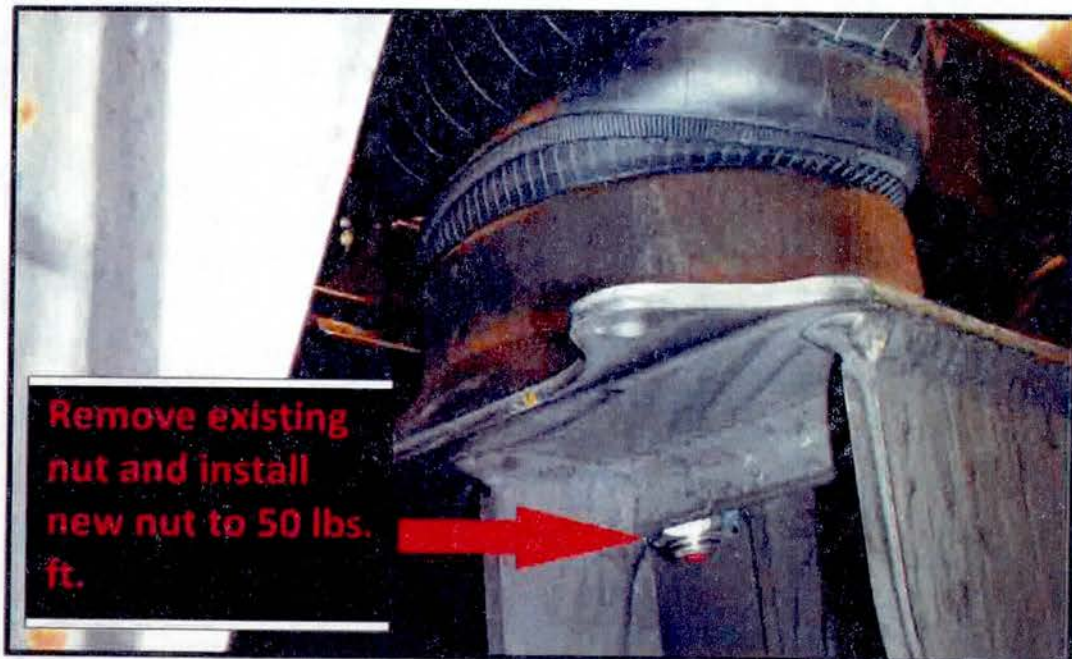

4/1/2013

STEP-BY-STEP INSTRUCTIONS:

1. Bring up the vehicle to ride height. Once at ride height using industry standard practices set jack stands under the frame rail.
2. Locate the six Ridewell rear suspension air springs. Remove the existing bottom nut on each of the air springs.
3. Using provided hardware install new nut on each air spring. Torque the bottom nut to 50 lbs. ft. Refer to FIG. 2-1.

NOTE: The existing nut is thinner in appearance than a jam nut. The new nut is thicker in appearance and a lock nut.

4. Remove any support stands used, dump the suspension and let it air back up.

FIG. 2-1