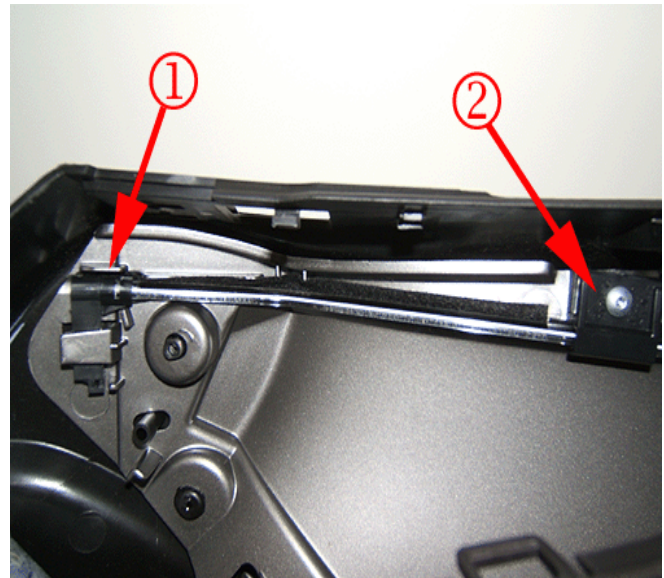

### Cause

**Note:** The lighting does not carry on to or across the instrument panel.

2294397

The normal operation of the door accent lighting is the light will be brightest at the rear of the door panel and gradually lose intensity until approximately 76 mm (3 in) (1) from the front edge of the trim panel. The lighting does not carry on to or across the instrument panel. If the light stops at the center of the door (2), proceed with this bulletin.

### Correction

**Important:** Do not replace the door trim panel to correct illumination concerns.

2294398

If the light stops at the center of the door, remove the trim panel and make sure the light bar (pipe):

1. Is in the channel
2. Has not dipped down
3. Is properly retained by the retaining clips (2)
4. End cap (1) is properly installed

To verify normal operation, apply 12 volts to the connector and make sure the light is brightest at the rear of the panel and gradually dims towards the front of the door panel.