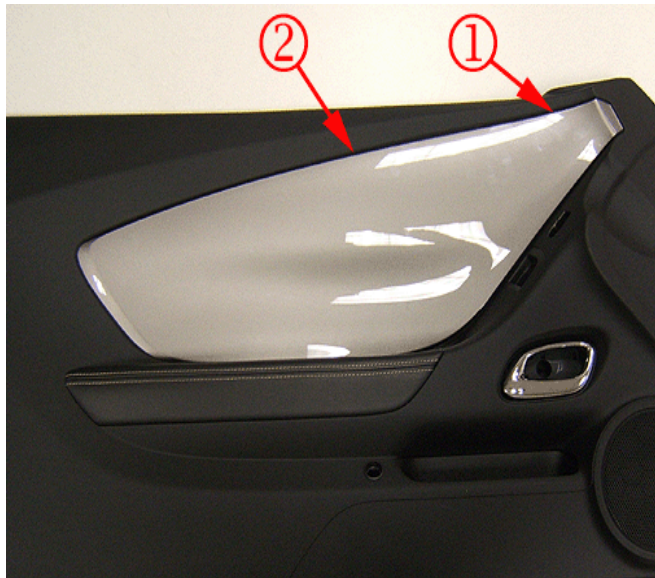

## TECHNICAL

**Subject:** Driver/Passenger Door and/or IP Accent Lighting – Light Bar (Pipe) Inoperative or Loses Intensity

**Models:** 2010-2014 Chevrolet Camaro  
Equipped with Light Piped Door Trim (RPO FCR)

**Attention:** The lighting does not carry on to or across the instrument panel.

This bulletin has been revised to add the 2014 model year and update the Labor Operation to the Global Labor Code (GLC). Please discard Corporate Bulletin Number 09-08-42-005C.

### Condition

Some customers may comment that the accent lighting on the door trim panel loses intensity and does not carry on across to the instrument panel.

### Cause

**Note:** The lighting does not carry on to or across the instrument panel.

2294397

The normal operation of the door accent lighting is the light will be brightest at the rear of the door panel and gradually lose intensity until approximately 76 mm (3 in) (1) from the front edge of the trim panel. The lighting does not carry on to or across the instrument panel. If the light stops at the center of the door (2), proceed with this bulletin.