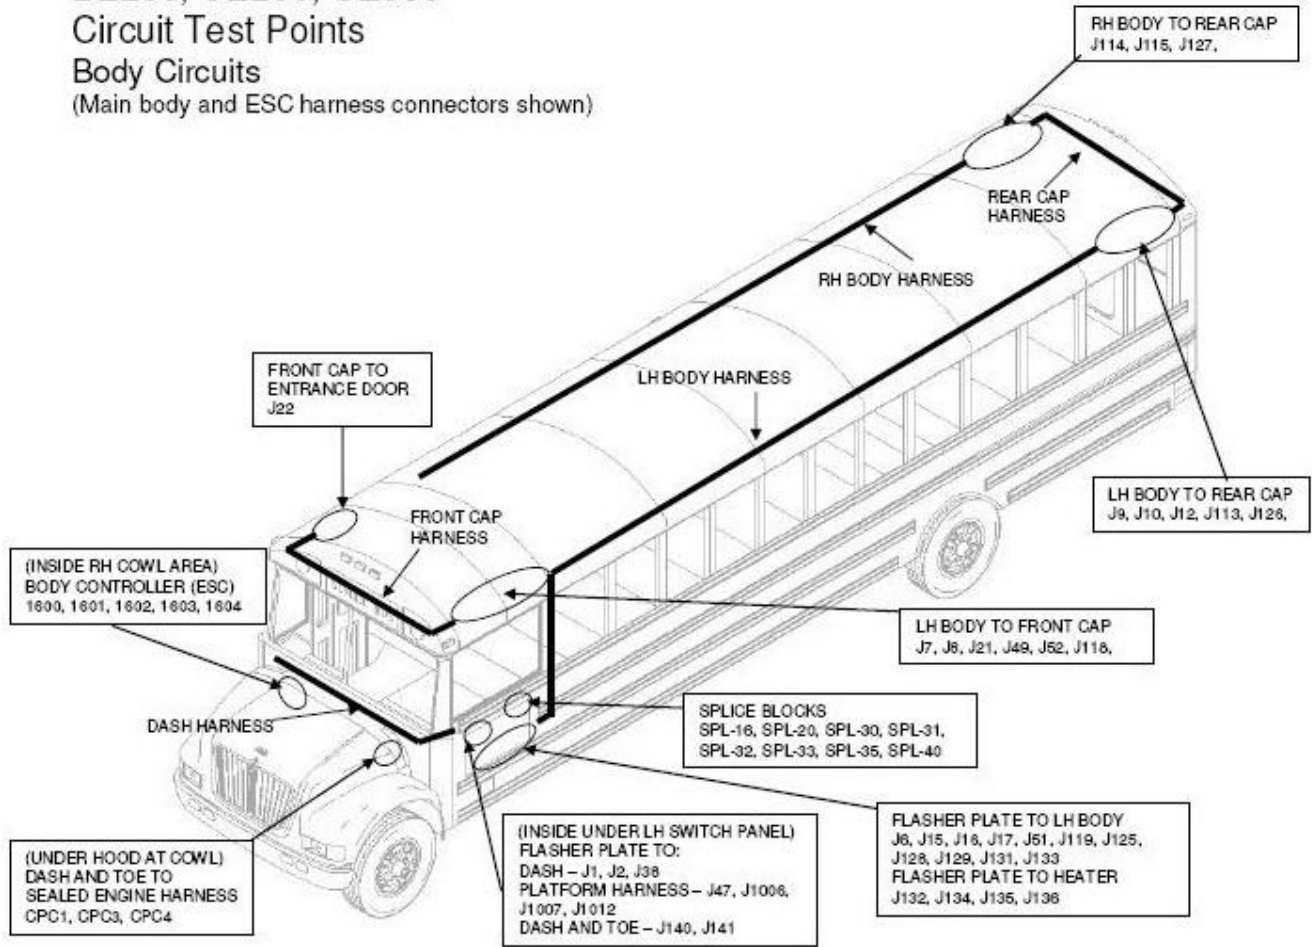

[Less Info](#)

Hide Details

Coding Information

Copy Link	Copy Relative Link	Bookmark	Add to Favorites	Print	Provide Feedback	Helpful	Not Helpful
		 View My Bookmarks				 270	 130

Title: BE / CE Bus Body Electrical Test Points

Applies To: BE200, CE200 AND CE300

BE200, CE200, CE300
Circuit Test Points

Body Circuits

(Main body and ESC harness connectors shown)

Hide Details

Feedback Information

Viewed: 854
Helpful: 270
Not Helpful: 130