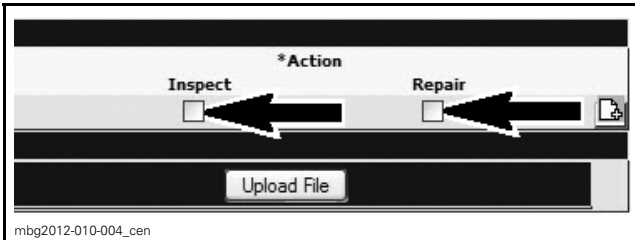

Alignment Adjustment

CAMPAIGN NUMBER	2013-0002
Claim Type	Campaign Claim
Action	Inspect and Repair
Flat Rate Time (RS Series and ST Series)	1.5 hour
Flat Rate Time (RT Series)	1.6 hour
Expiry Date	December 31, 2014

Click in the **Inspect** and **Repair** check boxes while completing your claim on BOSSWeb.