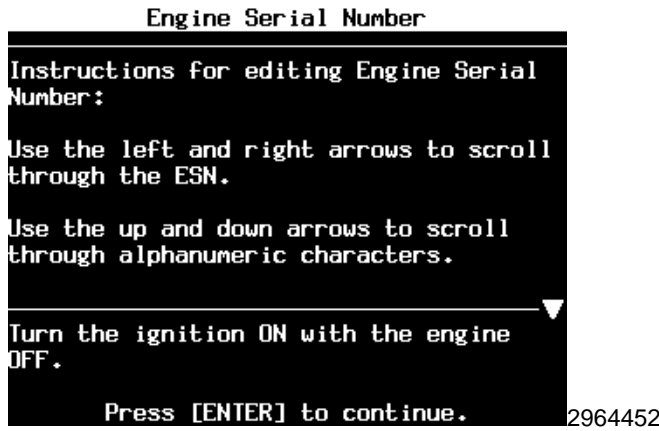

Note: Left and right arrows on the Tech 2 will allow the user to scroll between the different engine serial number characters. Up and down arrows on the Tech 2 allow the user to scroll between alphanumeric characters.

1. After selecting Engine Serial Number, directions will appear that explain how to input the engine serial number (ESN). Press enter to continue.