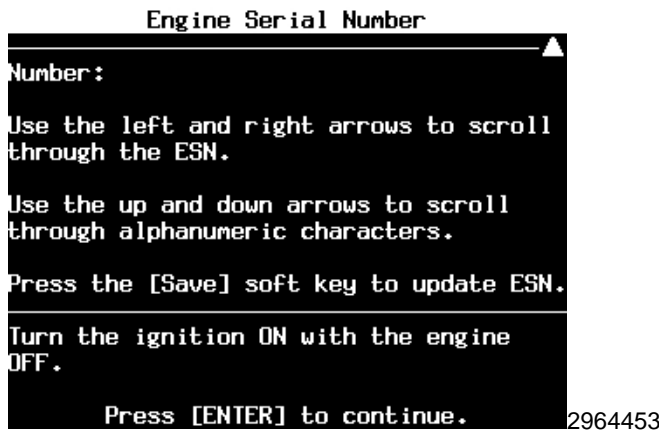

1. In order for the Save soft key to work, scroll to the end of the engine serial number characters. Press Save to write the ESN to the engine control module (ECM). Press enter to continue.