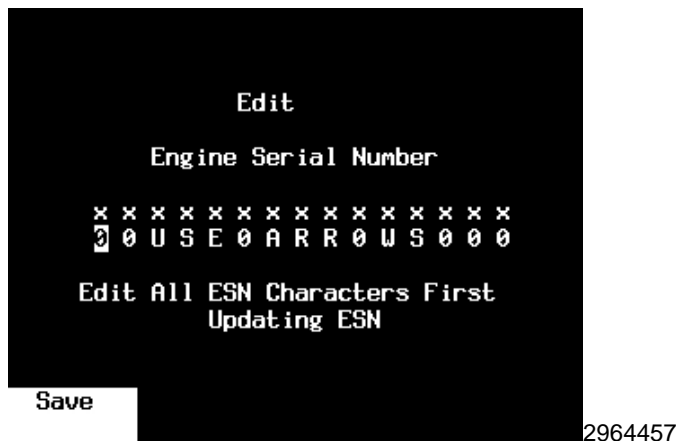

7. Refer to the illustration to view what the Tech 2 screen will look like when inputting the ESN. Use the arrows to input the ESN.
  - 7.1 After inputting the engine serial numbers, press the Save button. The Tech 2 will read and display the current value in the ECM. A default of all zeros will appear if no data is stored.
  - 7.2 Refer to the illustration to view a sample ESN displayed on the Tech 2. Gasoline engine serial numbers have 15 characters.