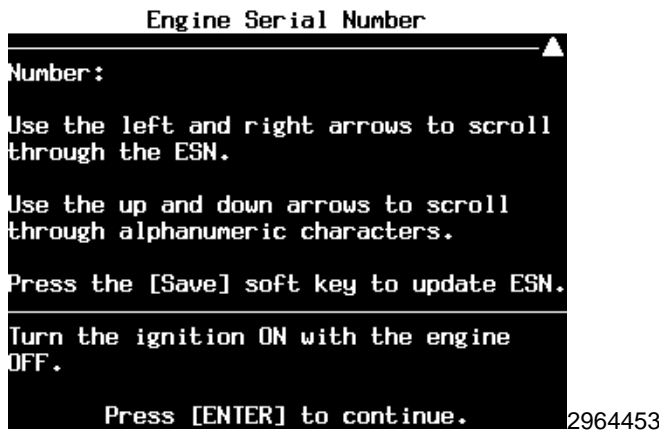

6. In order for the Save soft key to work, scroll to the end of the engine serial number characters. Press Save to write the ESN to the engine control module (ECM). Press enter to continue.