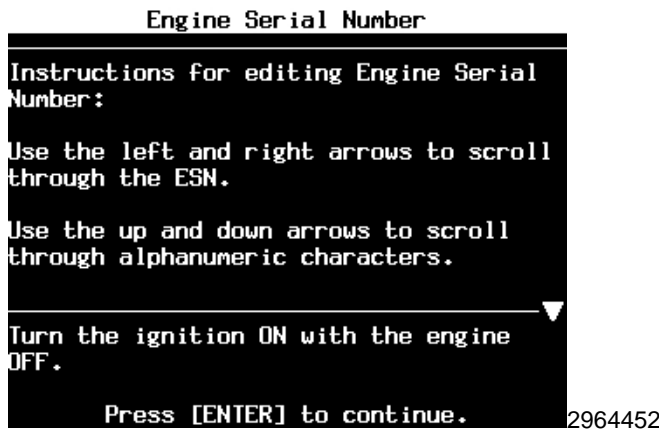

Note: Left and right arrows on the Tech 2 will allow the user to scroll between the different engine serial number characters. Up and down arrows on the Tech 2 allow the user to scroll between alphanumeric characters.

5. After selecting Engine Serial Number, directions will appear that explain how to input the engine serial number (ESN). Press enter to continue.