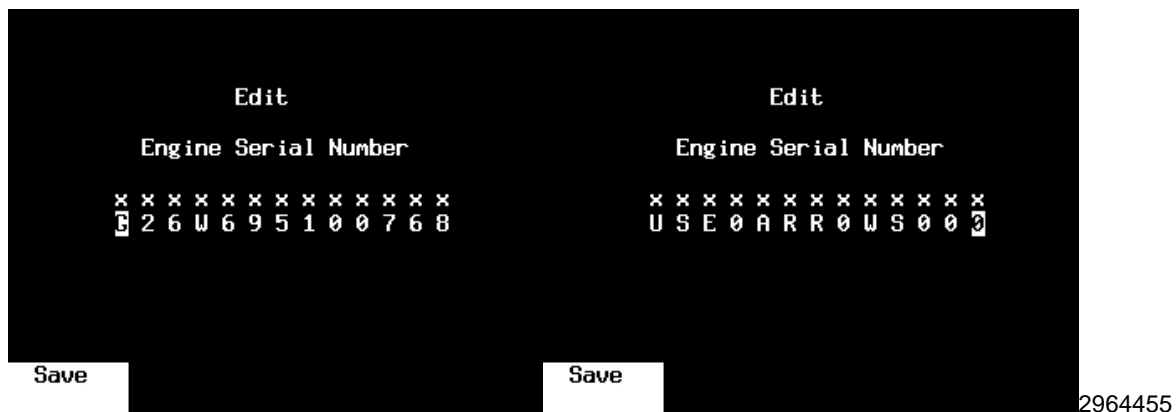

7. Refer to the (A) portion of the illustration to view what the Tech 2 screen will look like when inputting the ESN. Use the arrows to input the ESN.