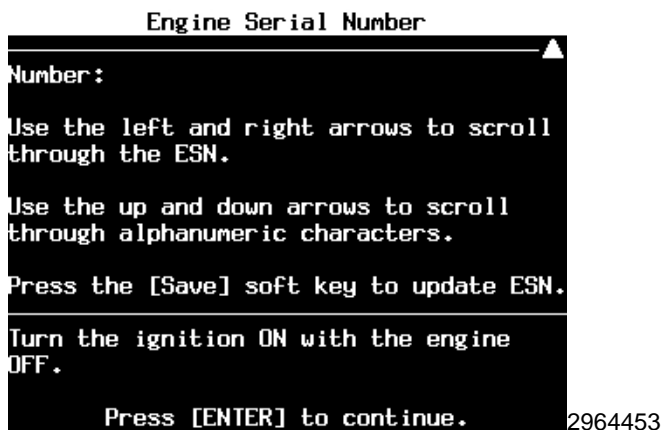

6. In order for the Save soft key to work, scroll to the end of the engine serial number characters. Press Save to write the ESN to the engine control module (ECM). Press enter to continue.