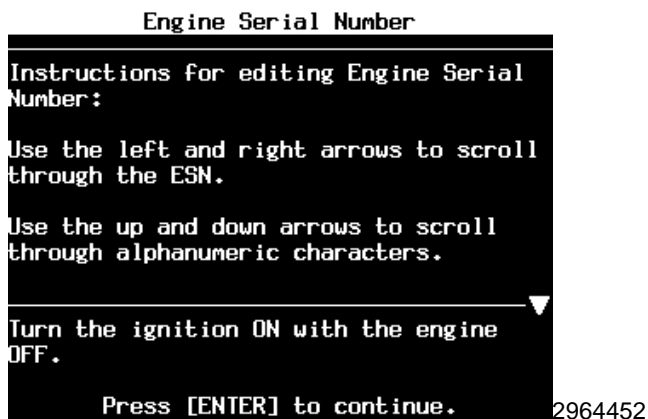

Note: Left and right arrows on the Tech 2 will allow the user to scroll between the different engine serial number characters. Up and down arrows on the Tech 2 allow the user to scroll between alphanumeric characters.

5. After selecting Engine Serial Number, directions will appear that explain how to input the engine serial number (ESN). Press enter to continue.