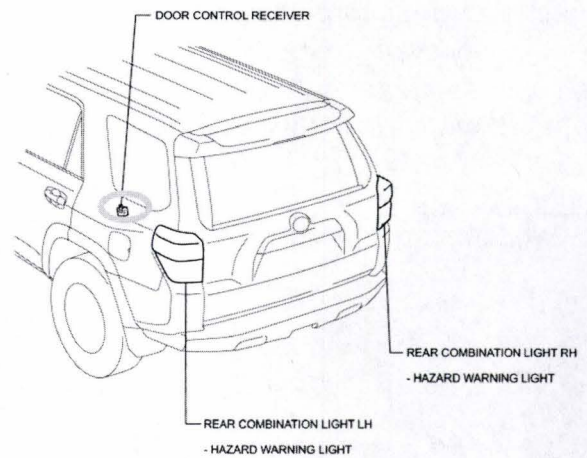

Subject

Smart Key - Replacement Parts Application

Market

USA

Applicability

2011 Prius, 4Runner, Venza

RECOMMENDATIONS

Choose Appropriate Parts:

MODEL	FM KEYS	AM KEYS	OPTION	FM RECEIVER	AM RECEIVER
Venza	89904-0T050	89904-0T070	w/o PBD	89740-0T010	89740-0T030
	89904-0T060	89904-0T080	w/PBD		
Prius	89904-47150	89904-47420	w/A/C	89740-47050	89740-47140
	89904-47230	89904-47430	w/o A/C		
4Runner	89904-35010	89904-35030	-	89740-35010	89740-35030

Door Control Receiver Locations:

Prius:

4Runner:

Venza: