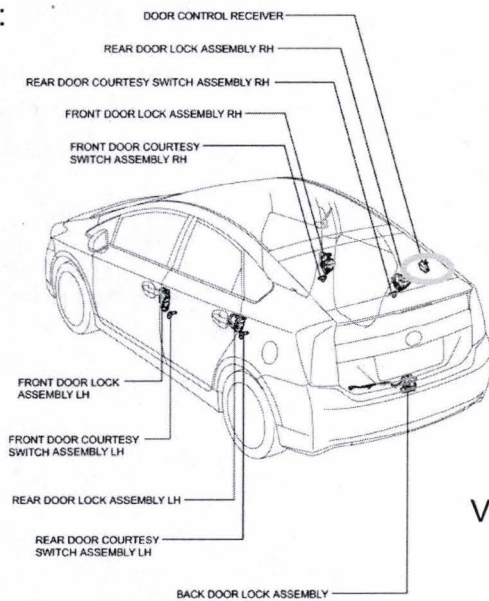

Subject

Smart Key - Replacement Parts Application

Market

USA

Applicability

2011 Prius, 4Runner, Venza

RECOMMENDATIONS

Choose Appropriate Parts:

MODEL	FM KEYS	AM KEYS	OPTION	FM RECEIVER	AM RECEIVER
Venza	89904-0T050	89904-0T070	w/o PBD	89740-0T010	89740-0T030
	89904-0T060	89904-0T080	w/PBD		
Prius	89904-47150	89904-47420	w/A/C	89740-47050	89740-47140
	89904-47230	89904-47430	w/o A/C		
4Runner	89904-35010	89904-35030	-	89740-35010	89740-35030

Door Control Receiver Locations:

Prius: