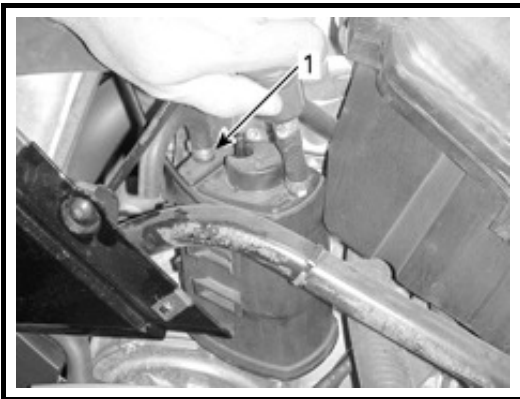

1. Cut clamp

6. Pull off vent hose and discard.