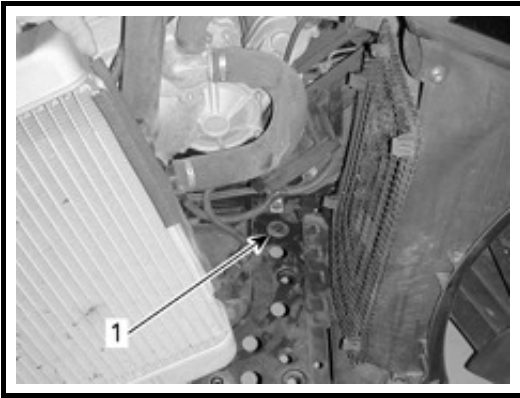

## Installation

1. Remove the top bolt retaining radiator to chassis.

- 1. Remove bolt

2. Move radiator backward as far as possible from its location.

3. Install grommet into chassis hole as shown.

1. Install grommet here