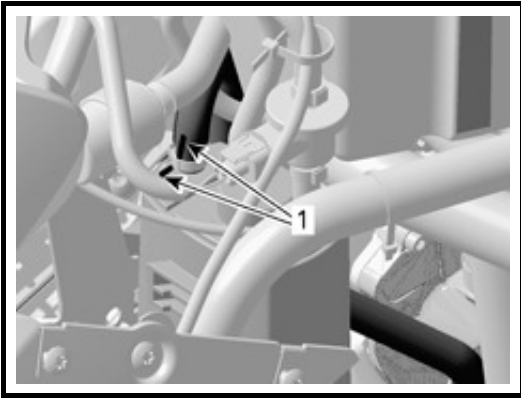

1. Alignment marks on canister and vent hose

11. Pull out canister from its support to gain access to the Oetiker clamp.
12. Rotate canister half a turn to be able to reach the vent hose clamp.
13. Rotate vent hose to line up alignment marks then tighten clamp on vent hose using the OETIKER PLIERS (P/N 295 000 070).