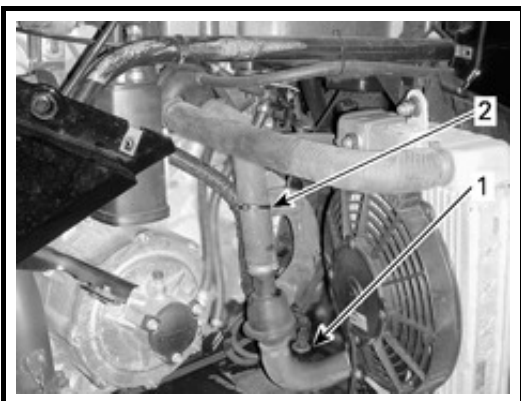

1. Push out hose by 19 mm (3/4 in)
2. Locking tie here

17. Install remaining parts in the reverse order of their removal.

Tightening torque	
Upper side panel screws	0.7 N•m (6 lbf•in) (Hand tight)