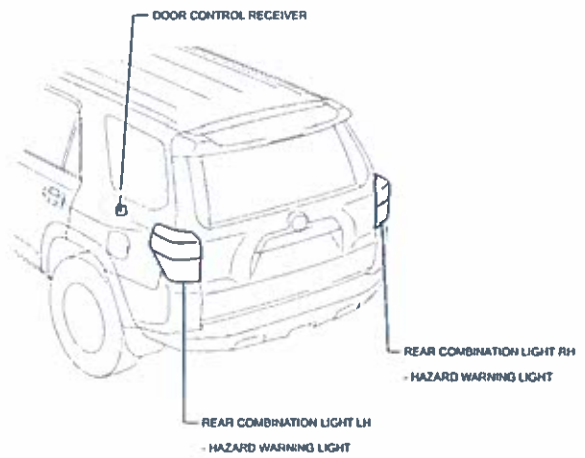

Subject:

Smart Key - Replacement Parts Application

Market:

USA

Applicability

2011 Prius, 4Runner, Venza

RECOMMENDATIONS

Choose Appropriate Parts:

MODEL	FM KEYS	AM KEYS	OPTION	FM RECEIVER	AM RECEIVER
Venza	89904-0T050	89904-0T070	w/o PBD	89740-0T010	89740-0T030
	89904-0T060	89904-0T080	w/PBD		
Prius	89904-47150	89904-47420	w/A/C	89740-47050	89740-47140
	89904-47230	89904-47430	w/o A/C		
4Runner	89904-35010	89904-35030	-	89740-35010	89740-35030

Door Control Receiver Locations:

Prius:

4Runner:

Venza: