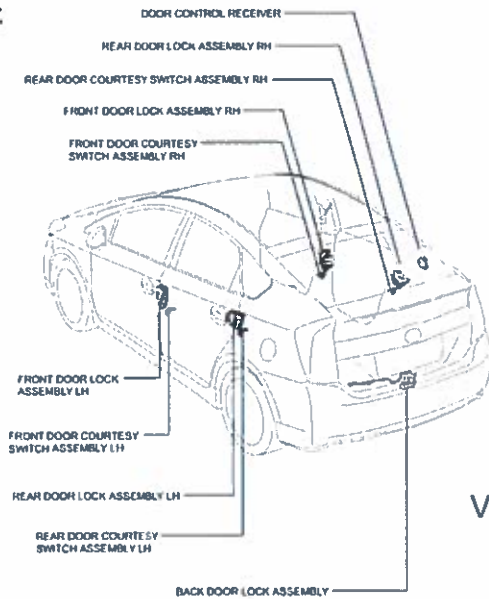

Subject:

Smart Key - Replacement Parts Application

Market:

USA

Applicability

2011 Prius, 4Runner, Venza

RECOMMENDATIONS

Choose Appropriate Parts:

MODEL	FM KEYS	AM KEYS	OPTION	FM RECEIVER	AM RECEIVER
Venza	89904-0T050	89904-0T070	w/o PBD	89740-0T010	89740-0T030
	89904-0T060	89904-0T080	w/PBD		
Prius	89904-47150	89904-47420	w/A/C	89740-47050	89740-47140
	89904-47230	89904-47430	w/o A/C		
4Runner	89904-35010	89904-35030	-	89740-35010	89740-35030

Door Control Receiver Locations:

Prius: