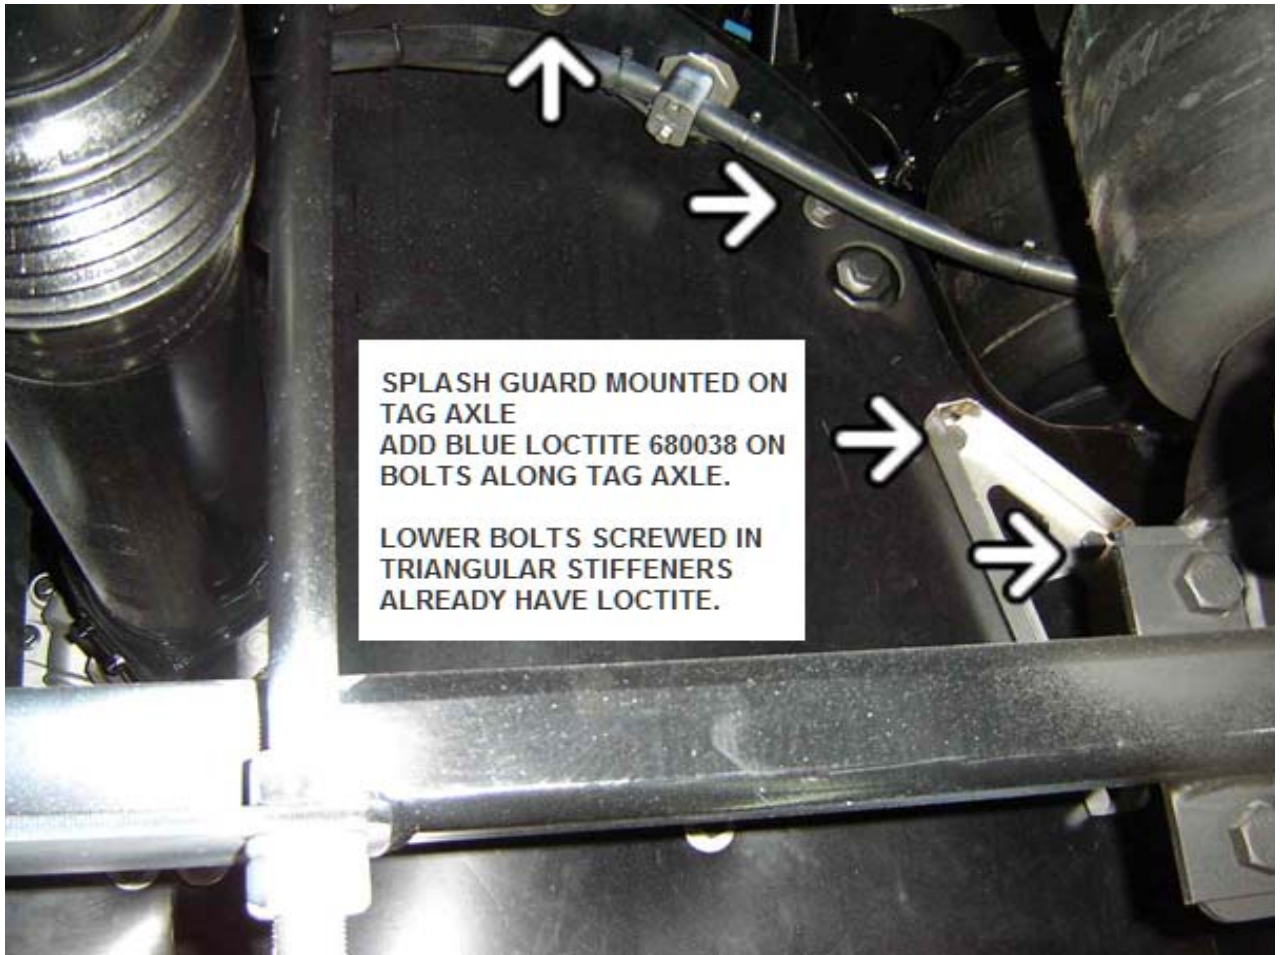

## **SP12-924 SECURING THE SPLASH GUARD - H SERIES**

THE SPLASH GUARD MOUNTING BOLTS MAY COME LOOSE IN NORMAL BUS OPERATION. ISSUES ON PRODUCTION VEHICLES AND ON VEHICLES IN SERVICE HAVE BEEN RAISED. CONCERNS H SERIES VEHICLES.

### SECURING THE SPLASH GUARD - H SERIES

ON THE SPLASH GUARD - FRONT OF TRANSMISSION

ADD BLUE LOCTITE **680038** TO BOLTS MOUNTED ON TAG AXLE CASTING.

LOWER BOLTS ON TRIANGULAR STIFFENERS LEFT AND RIGHT ALREADY HAVE LOCTITE

SPLASH GUARD MOUNTED ON  
TAG AXLE  
ADD BLUE LOCTITE 680038 ON  
BOLTS ALONG TAG AXLE.

LOWER BOLTS SCREWED IN  
TRIANGULAR STIFFENERS  
ALREADY HAVE LOCTITE.