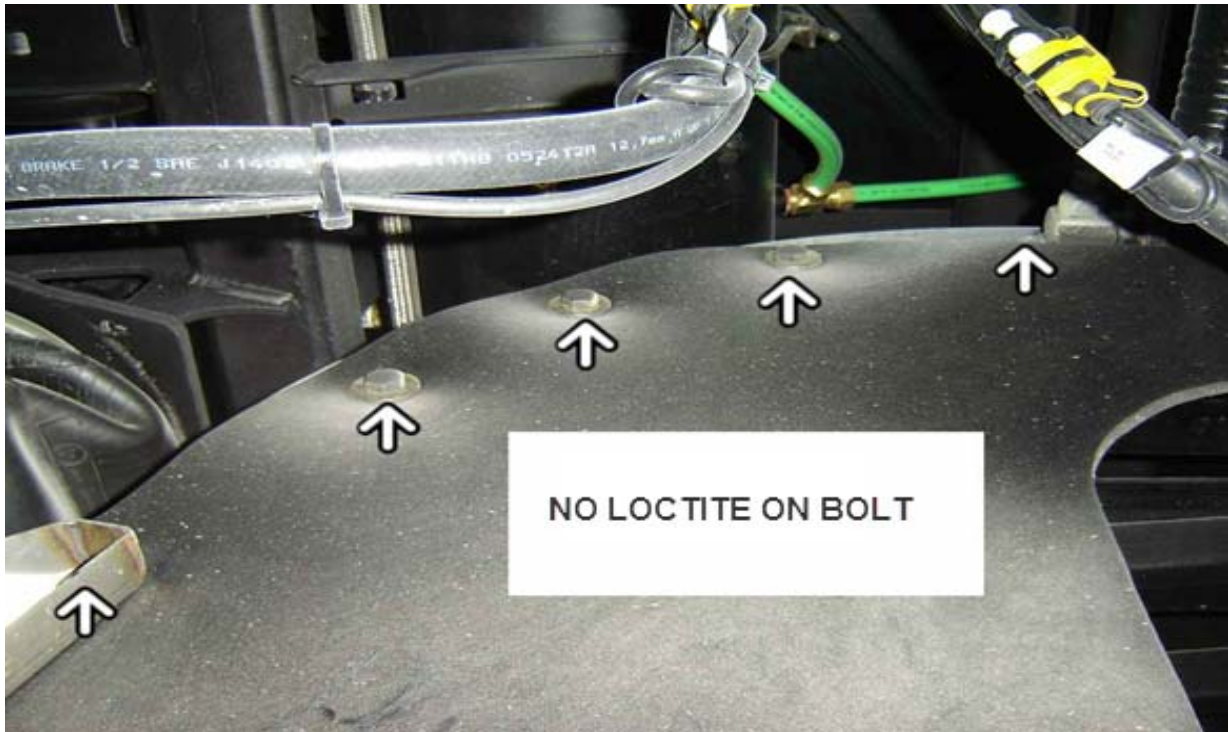

## **SP12-924 SECURING THE SPLASH GUARD - H SERIES**

THE SPLASH GUARD MOUNTING BOLTS MAY COME LOOSE IN NORMAL BUS OPERATION. ISSUES ON PRODUCTION VEHICLES AND ON VEHICLES IN SERVICE HAVE BEEN RAISED. CONCERNS H SERIES VEHICLES.

### SECURING THE SPLASH GUARD - H SERIES

ON THE SPLASH GUARD - FRONT OF TRANSMISSION

ADD BLUE LOCTITE **680038** TO BOLTS MOUNTED ON TAG AXLE CASTING.

LOWER BOLTS ON TRIANGULAR STIFFENERS LEFT AND RIGHT ALREADY HAVE LOCTITE