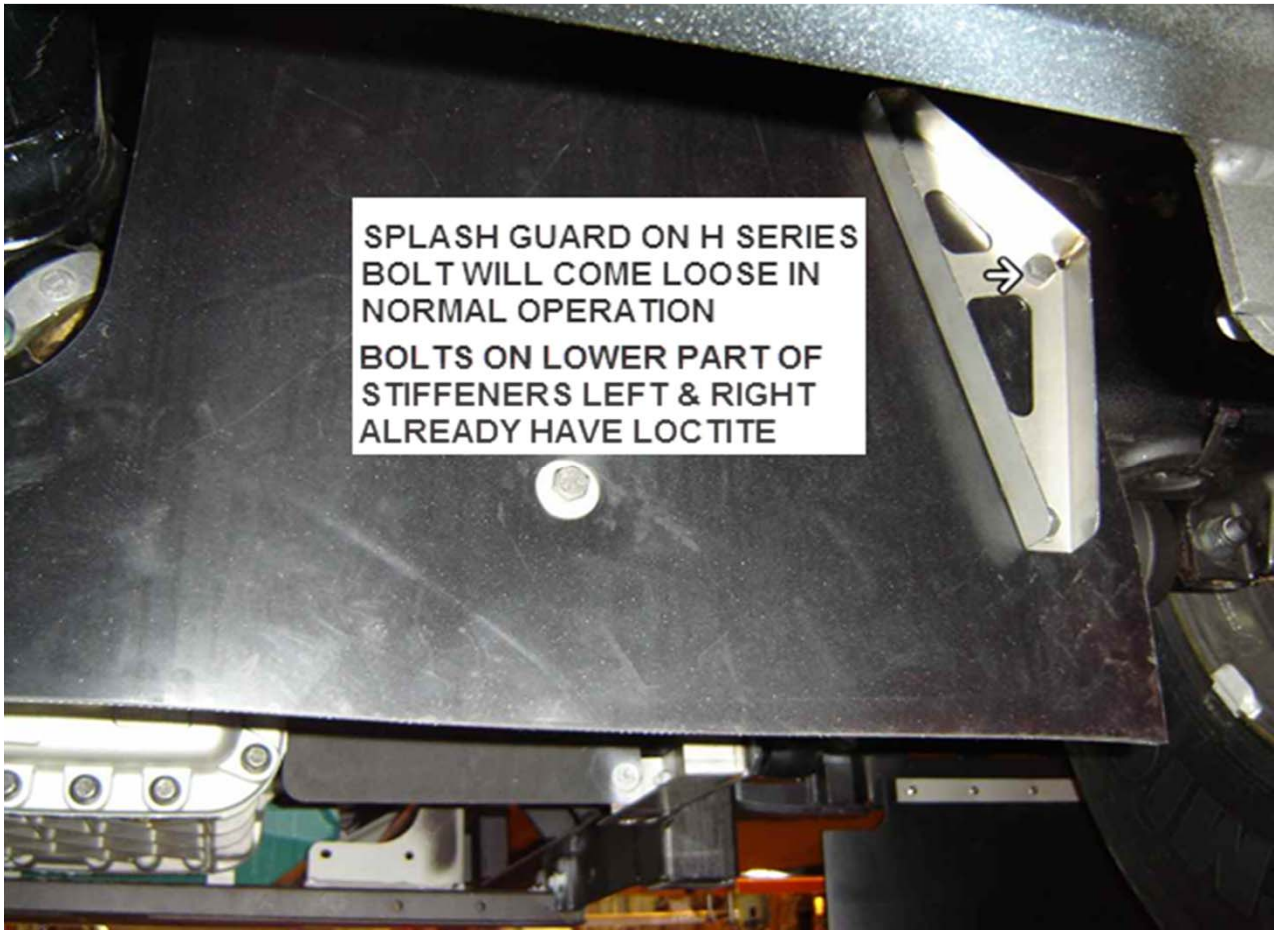

## **SP12-924 SECURING THE SPLASH GUARD - H SERIES**

THE SPLASH GUARD MOUNTING BOLTS MAY COME LOOSE IN NORMAL BUS OPERATION. ISSUES ON PRODUCTION VEHICLES AND ON VEHICLES IN SERVICE HAVE BEEN RAISED. CONCERNS H SERIES VEHICLES.

### SECURING THE SPLASH GUARD - H SERIES

ON THE SPLASH GUARD - FRONT OF TRANSMISSION

ADD BLUE LOCTITE **680038** TO BOLTS MOUNTED ON TAG AXLE CASTING.

LOWER BOLTS ON TRIANGULAR STIFFENERS LEFT AND RIGHT ALREADY HAVE LOCTITE