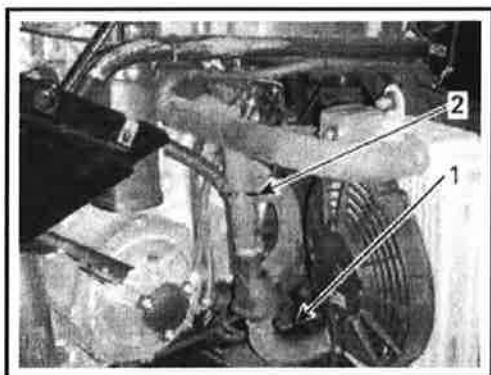

1. Push out hose by 19 mm (3/4 in)
2. Locking tie here

17. Install remaining parts in the reverse order of their removal.