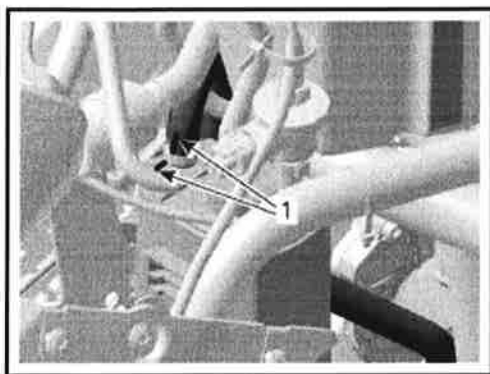

1. Alignment marks on canister and vent hose

11. Pull out canister from its support to gain access to the Oetiker clamp.
12. Rotate canister half a turn to be able to reach the vent hose clamp.
13. Rotate vent hose to line up alignment marks then tighten clamp on vent hose using the OETIKER PLIERS (P/N 295 000 070).