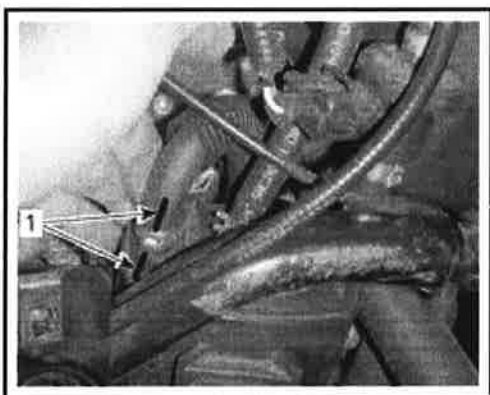

6. Loosely install vent hose and its clamp onto canister. DO NOT TIGHTEN CLAMP YET.

7. TEMPORARILY INSTALL canister in its support.

8. Rotate vent hose so that it is properly located.

9. Trace a mark on vent hose.

10. Trace a second mark on canister aligned with the first mark.

1. Alignment marks on canister and vent hose

11. Pull out canister from its support to gain access to the Oetiker clamp.
12. Rotate canister half a turn to be able to reach the vent hose clamp.
13. Rotate vent hose to line up alignment marks then tighten clamp on vent hose using the OETIKER PLIERS (P/N 295 000 070).