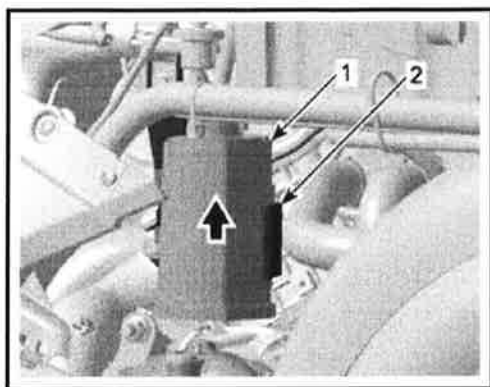

### Removal

1. Cut locking tie retaining the canister.

1. Cut locking tie

2. Lift canister to release it from its support.

- 1. Canister
- 2. Support

- 3. Pull out canister from its support.
- 4. Rotate canister half a turn to reach the vent hose clamp.
- 5. Cut the Oetiker clamp on vent hose using the OETIKER PLIERS (P/N 295 000 070).