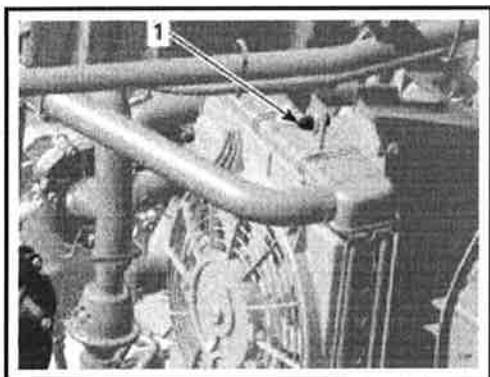

Installation

1. Remove the top bolt retaining radiator to chassis.

1. Remove bolt

2. Move radiator backward as far as possible from its location.
3. Install grommet into chassis hole as shown.