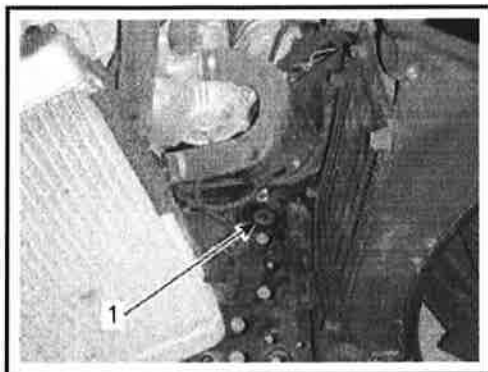

1. Install grommet here

4. Insert new vent hose into corrugated tube until it reaches approximately 38 mm (1.5 in) from hose end.