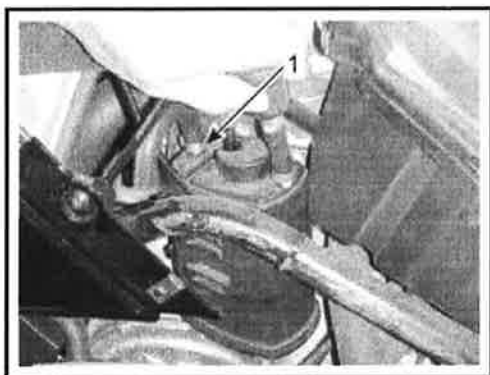

### Removal

1. Cut locking tie retaining the canister.

1. Cut locking tie

2. Lift canister to release it from its support.

- 1. Canister
- 2. Support

- 3. Pull out canister from its support.
- 4. Rotate canister half a turn to reach the vent hose clamp.
- 5. Cut the Oetiker clamp on vent hose using the OETIKER PLIERS (P/N 295 000 070).