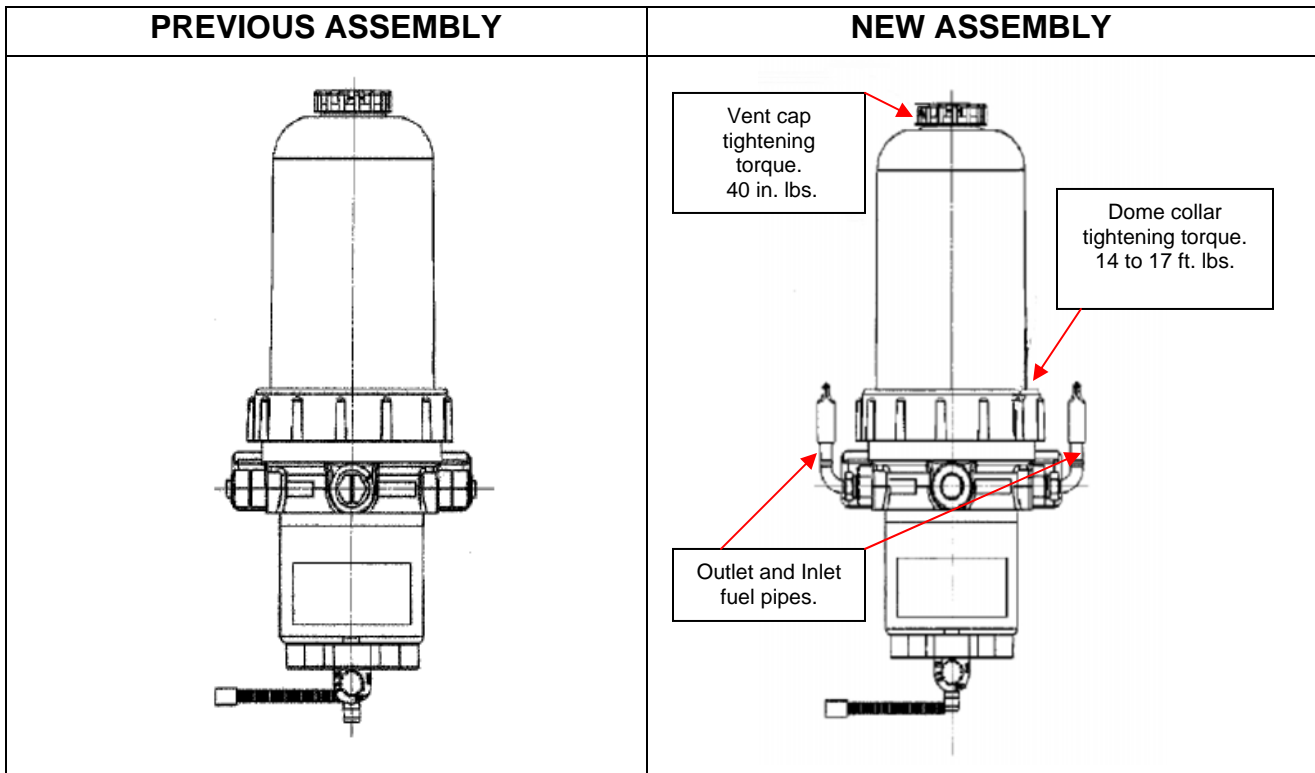

SERVICE INFORMATION BULLETIN

Subject:

INLET AND OUTLET FUEL PIPE UPDATE TO THE DAVCO FUEL FILTER ASSEMBLY

This document is to inform dealers and work shops to the update of inlet and outlet fuel pipes on the Davco fuel filter assembly.

1. RELEVANT MODELS

2005-2009 ND8J (238), NE8J (268), NJ8J (268A), and NV8J (338)

2. CONTENTS

- A) Addition of inlet and outlet pipes to the fuel filter assembly.
- B) Tightening torque of vent cap and dome collar.