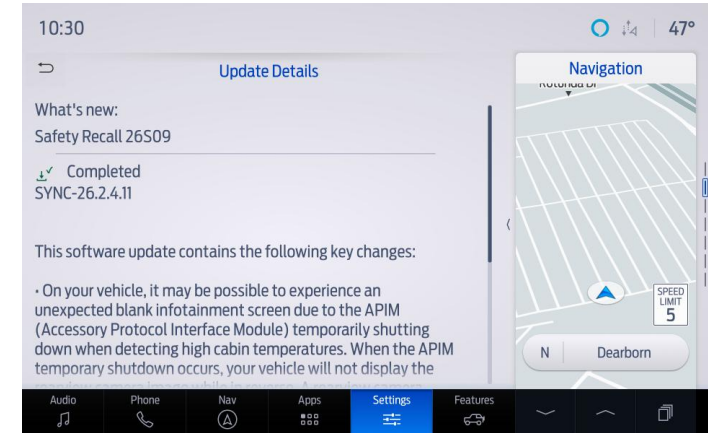

Update Complete Details