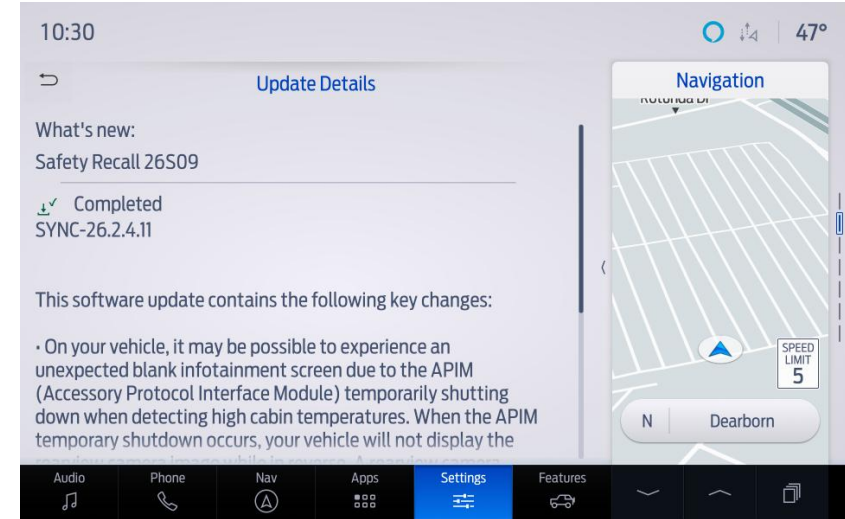

Update Complete Details