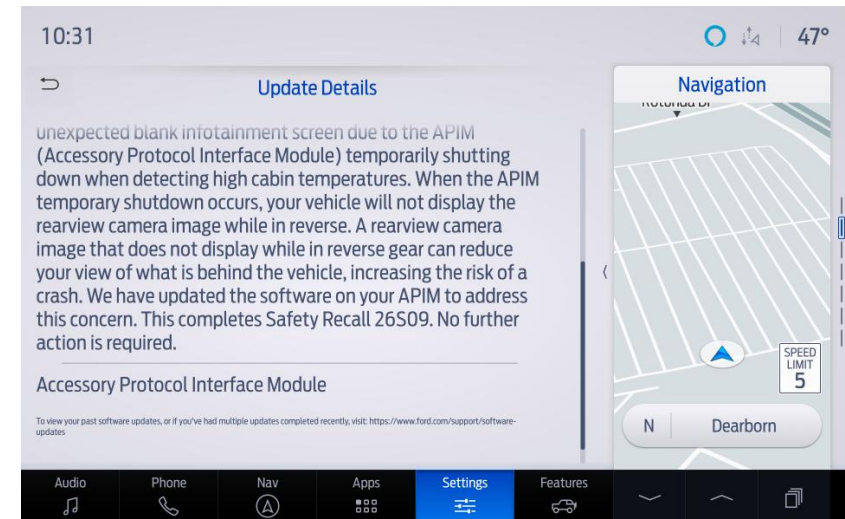

Update Complete Details