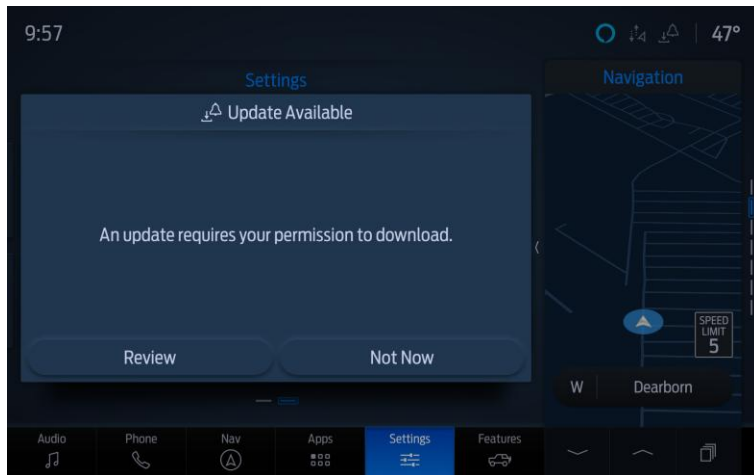

FSA # 26V-124_26S09 OTA Messaging

The Ford logo, consisting of the word "Ford" in a dark blue, stylized script font.

FORDPASS NOTIFICATIONS WHEN AUTOMATIC SOFTWARE UPDATES ARE TURNED OFF

Update Complete Details

SYNC NOTIFICATIONS WHEN AUTOMATIC SOFTWARE UPDATES ARE TURNED OFF

Update Available Alert

Update Complete Details

FORDPASS NOTIFICATIONS WHEN AUTOMATIC SOFTWARE UPDATES ARE TURNED ON

Update Complete Details