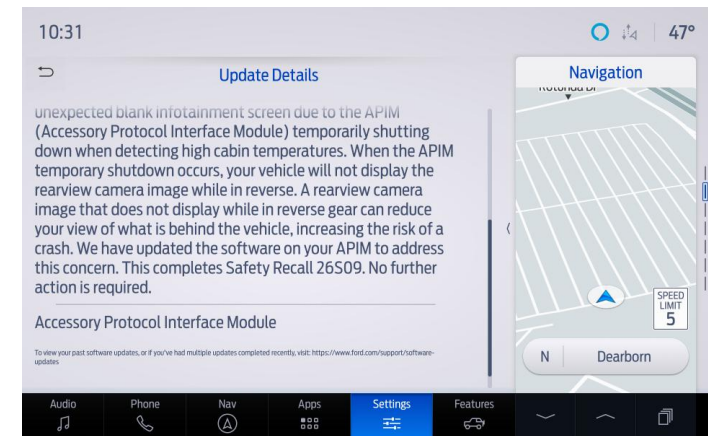

Update Complete Details