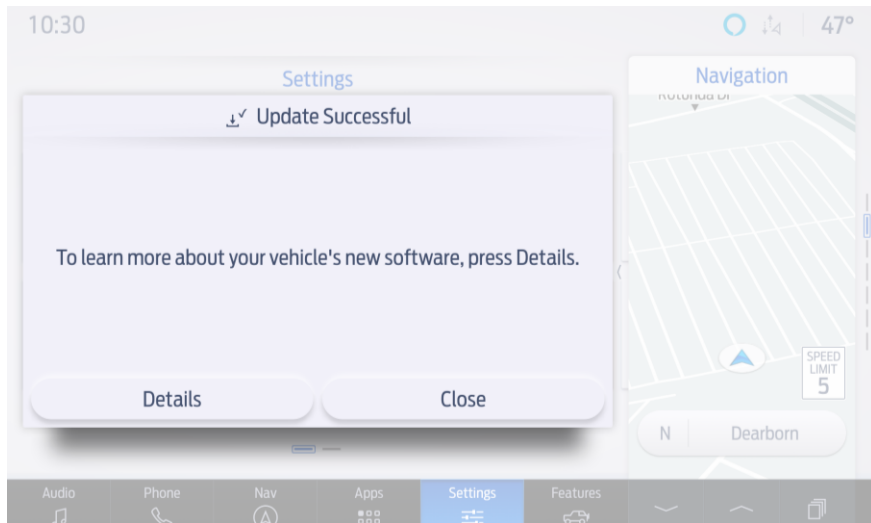

SYNC NOTIFICATIONS WHEN AUTOMATIC SOFTWARE UPDATES ARE TURNED ON

Update Complete Alert