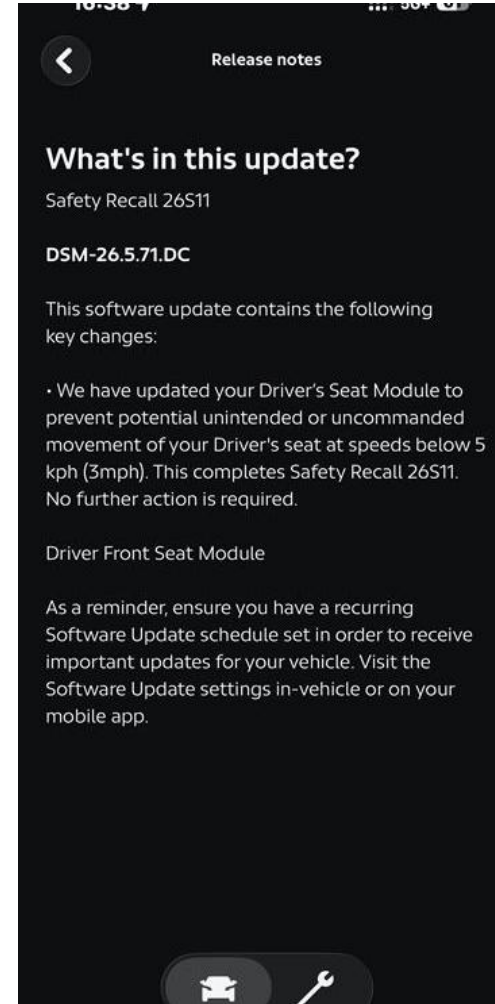

Update Complete Details