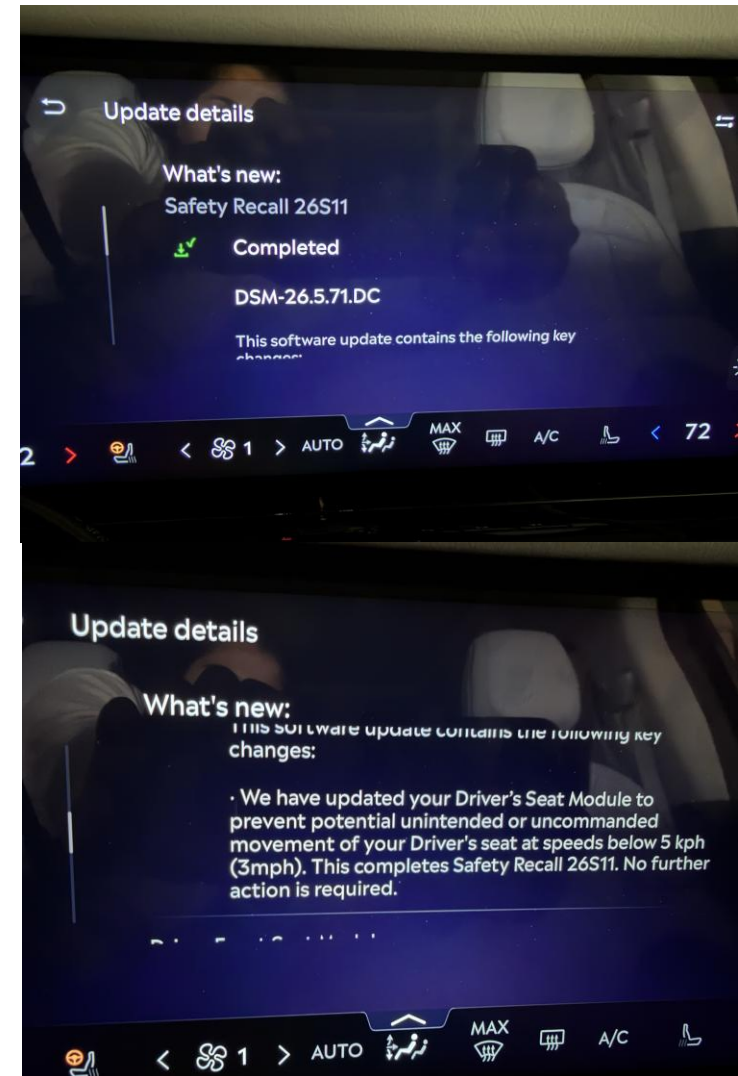

Update Complete Details