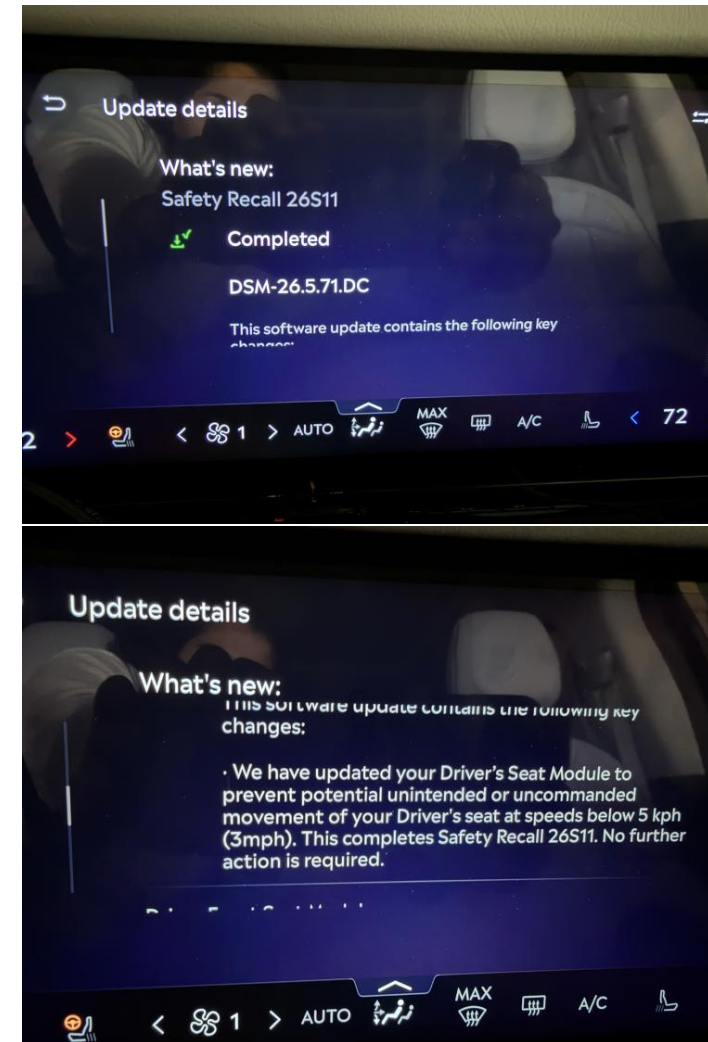

Update Complete Details