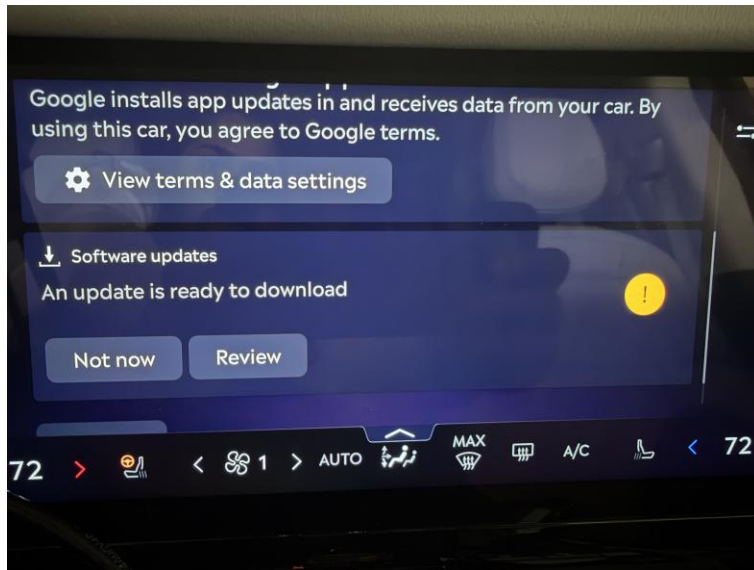

SYNC NOTIFICATIONS WHEN AUTOMATIC SOFTWARE UPDATES ARE TURNED OFF

Update Available Alert