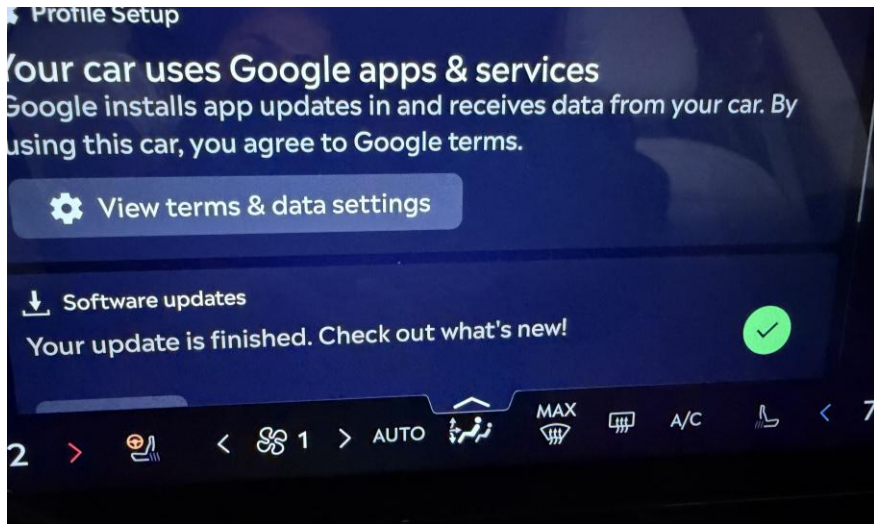

SYNC NOTIFICATIONS WHEN AUTOMATIC SOFTWARE UPDATES ARE TURNED ON

Update Complete Alert