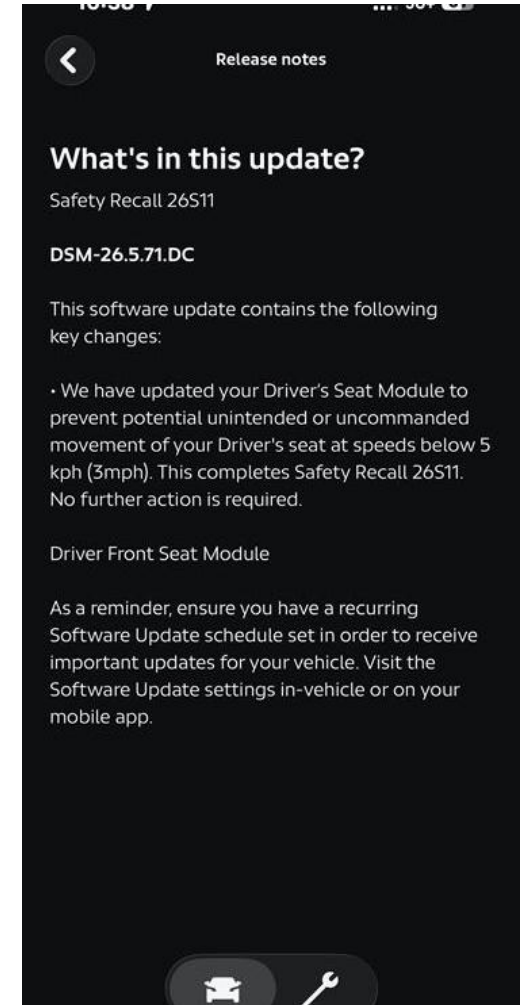

Update Complete Details