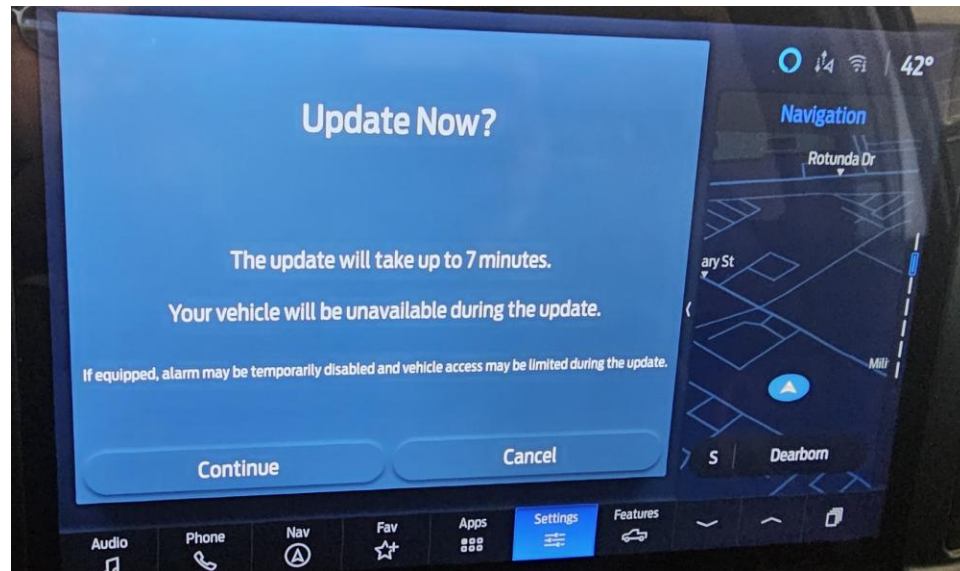

SYNC NOTIFICATIONS WHEN AUTOMATIC SOFTWARE UPDATES ARE TURNED OFF

Update Available Alert