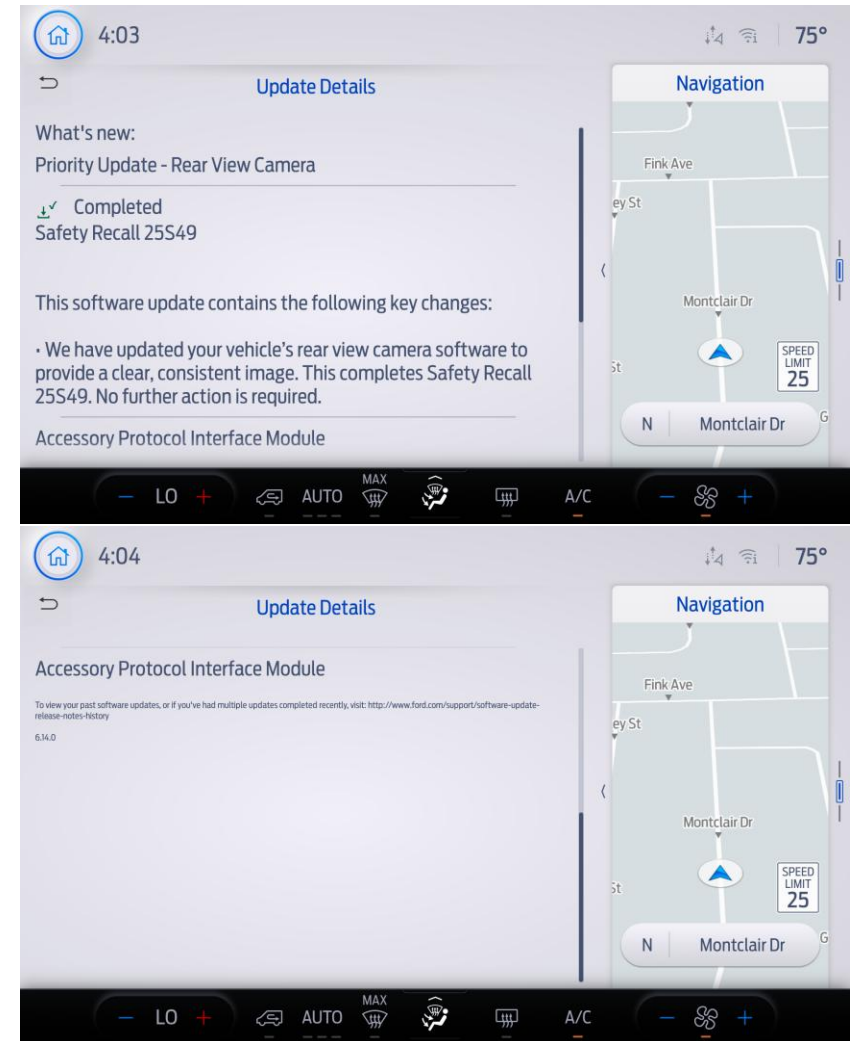

Update Complete Details