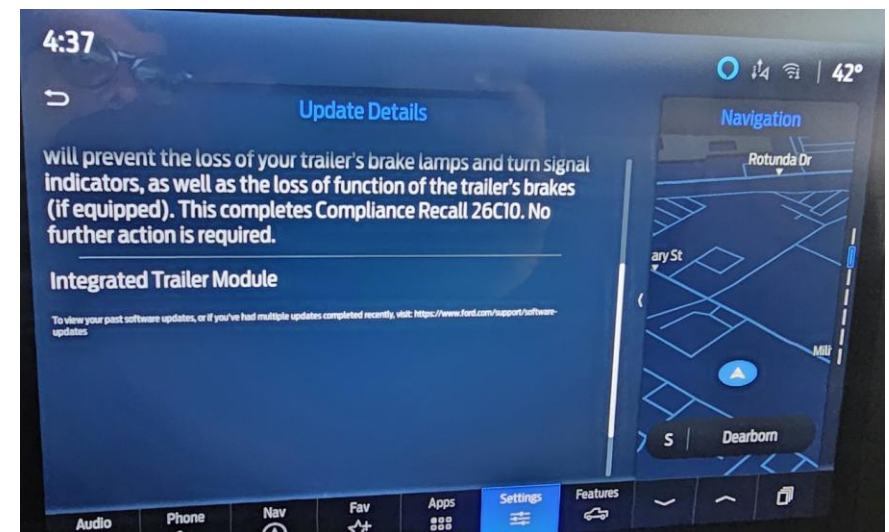

Update Complete Details