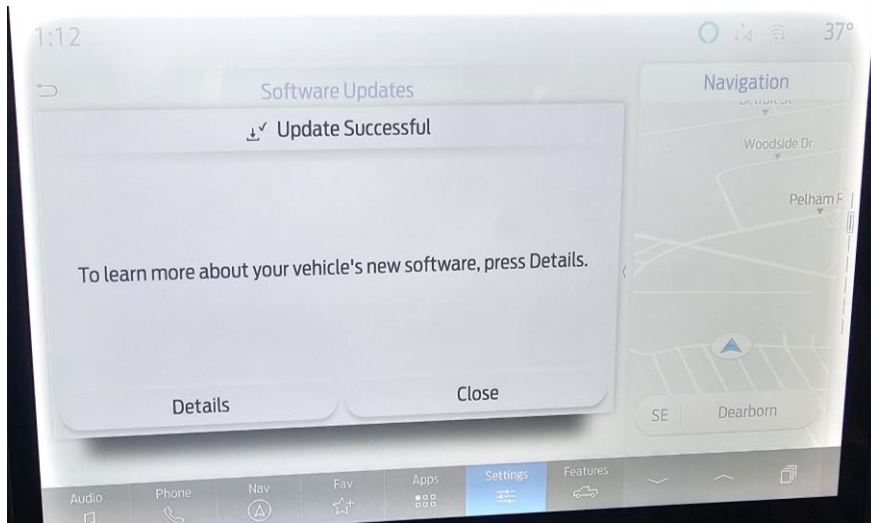

SYNC NOTIFICATIONS WHEN AUTOMATIC SOFTWARE UPDATES ARE TURNED ON

Update Complete Alert