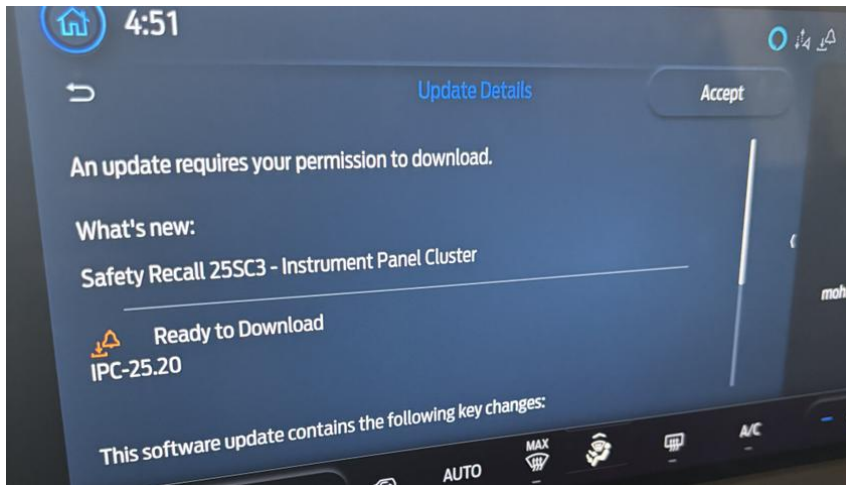

SYNC NOTIFICATIONS WHEN AUTOMATIC SOFTWARE UPDATES ARE TURNED OFF

Update Available Alert

Update Complete Details