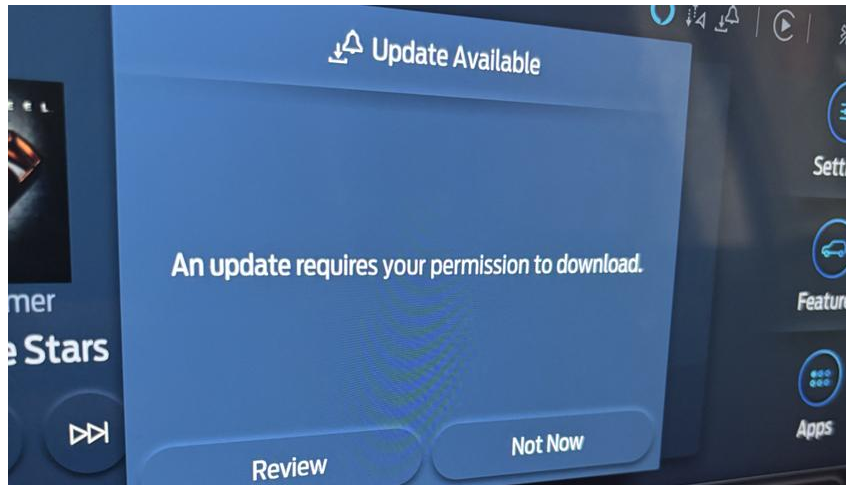

SYNC NOTIFICATIONS WHEN AUTOMATIC SOFTWARE UPDATES ARE TURNED OFF

Update Available Alert

Update Complete Details