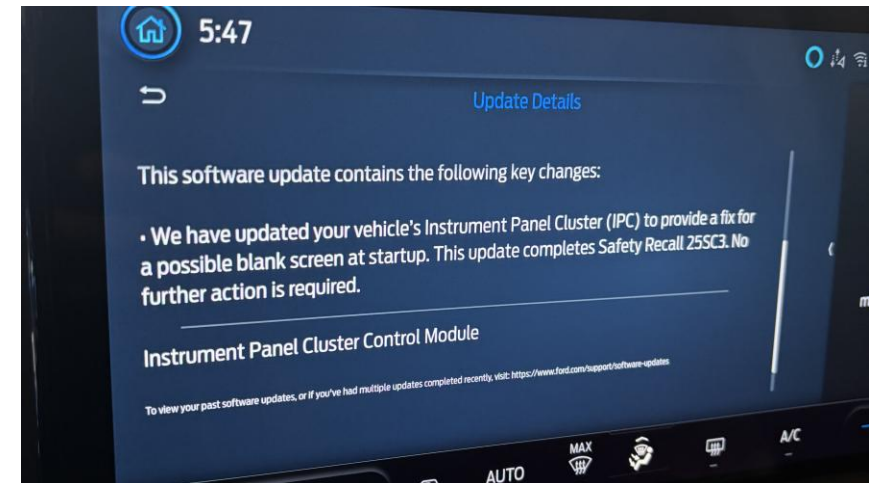

SYNC NOTIFICATIONS WHEN AUTOMATIC SOFTWARE UPDATES ARE TURNED OFF

Update Available Alert

Update Complete Details