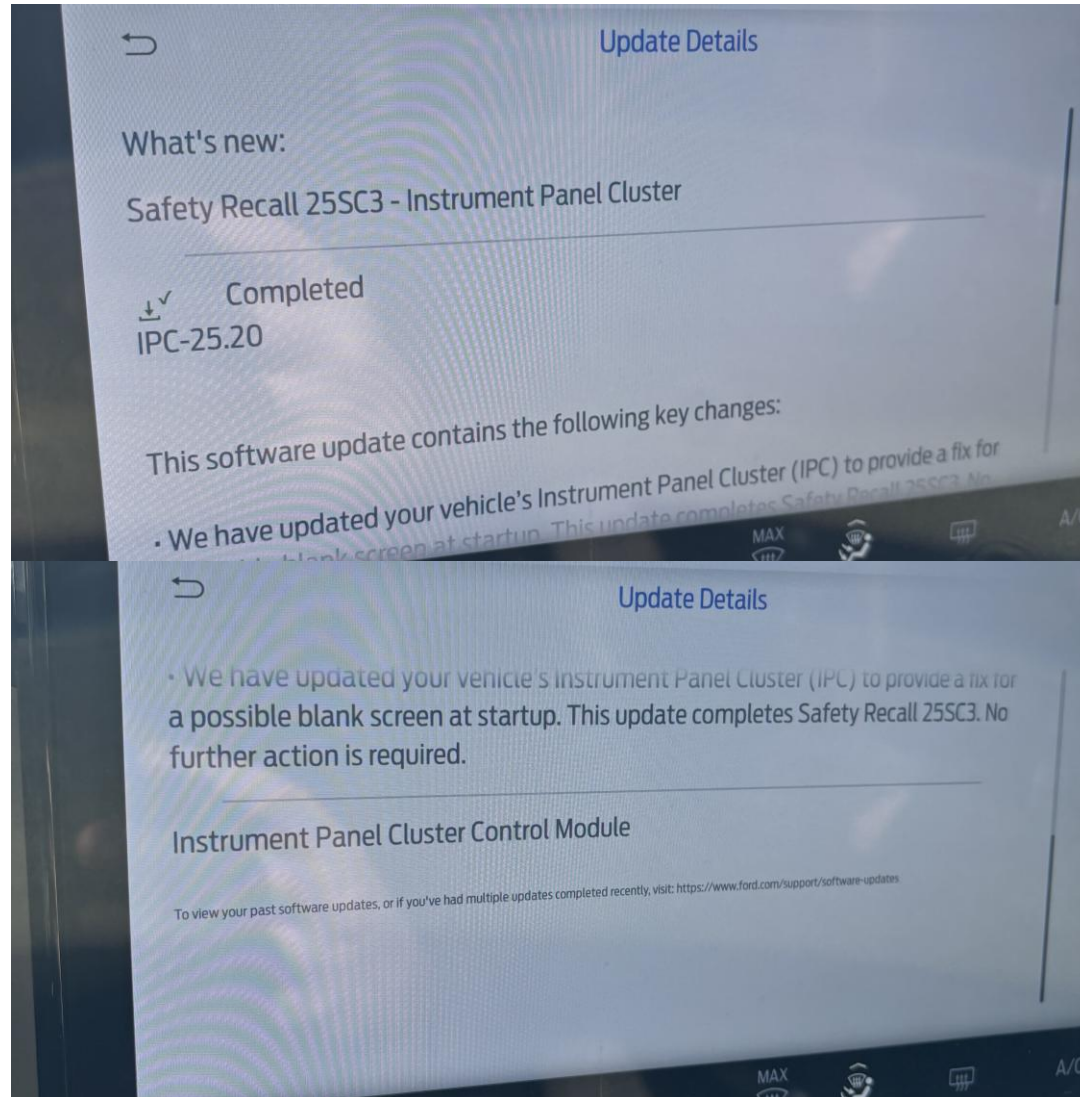

SYNC NOTIFICATIONS WHEN AUTOMATIC SOFTWARE UPDATES ARE TURNED ON

Update Complete Details