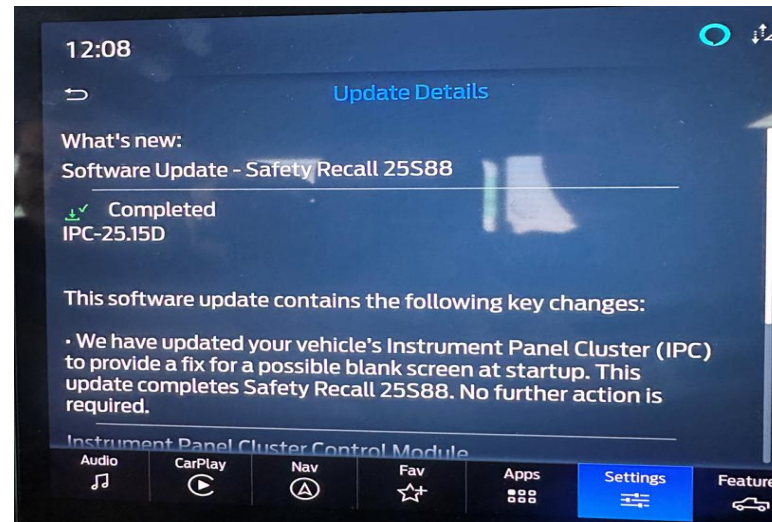

SYNC NOTIFICATIONS WHEN AUTOMATIC SOFTWARE UPDATES ARE TURNED ON

Update Complete Details