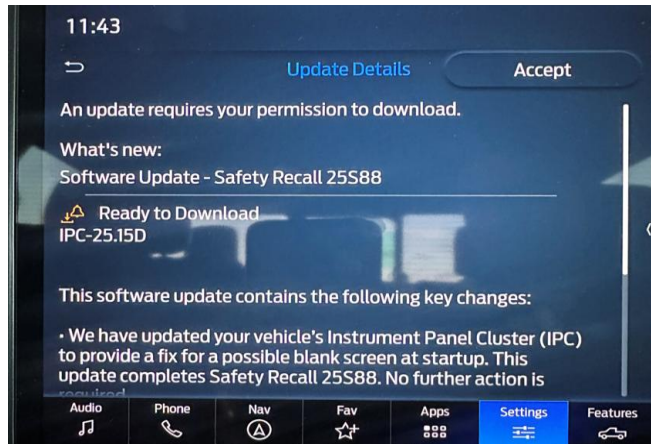

SYNC NOTIFICATIONS WHEN AUTOMATIC SOFTWARE UPDATES ARE TURNED OFF

Update Available Alert