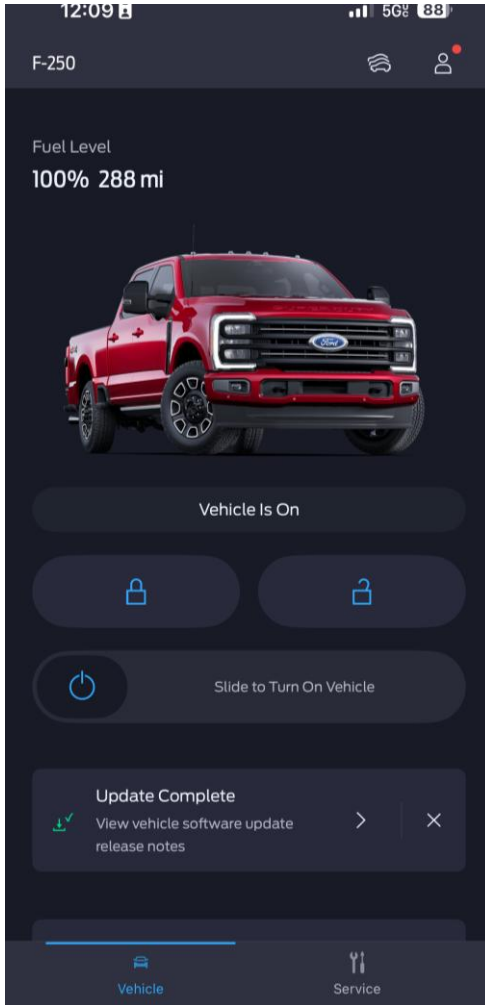

FORDPASS NOTIFICATIONS WHEN AUTOMATIC SOFTWARE UPDATES ARE TURNED ON

Update Complete Alert