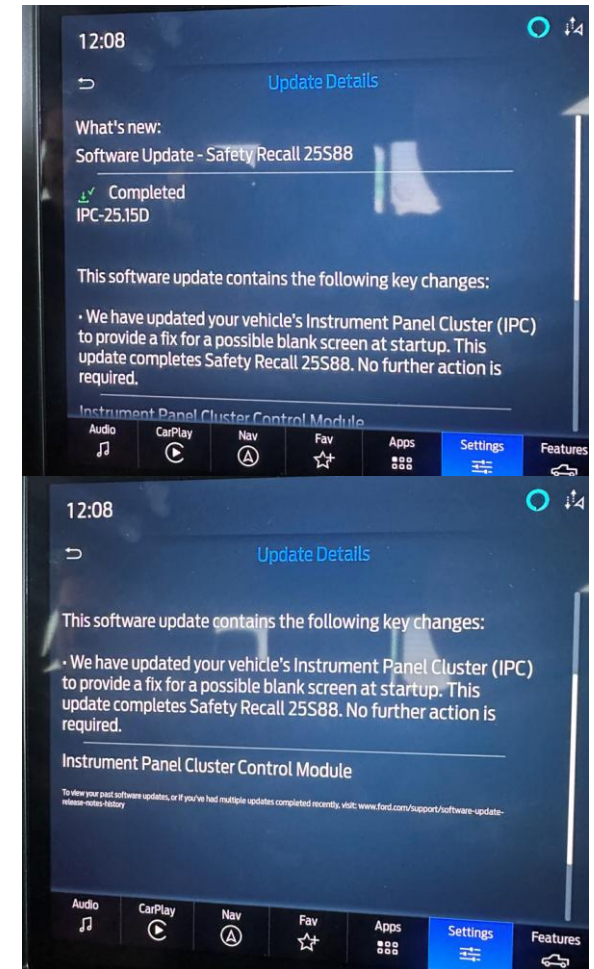

# FORDPASS NOTIFICATIONS WHEN AUTOMATIC SOFTWARE UPDATES ARE TURNED OFF

Update Available Alert

Update Complete Alert

Update Complete Details

# SYNC NOTIFICATIONS WHEN AUTOMATIC SOFTWARE UPDATES ARE TURNED OFF

Update Available Alert

Update Complete Details