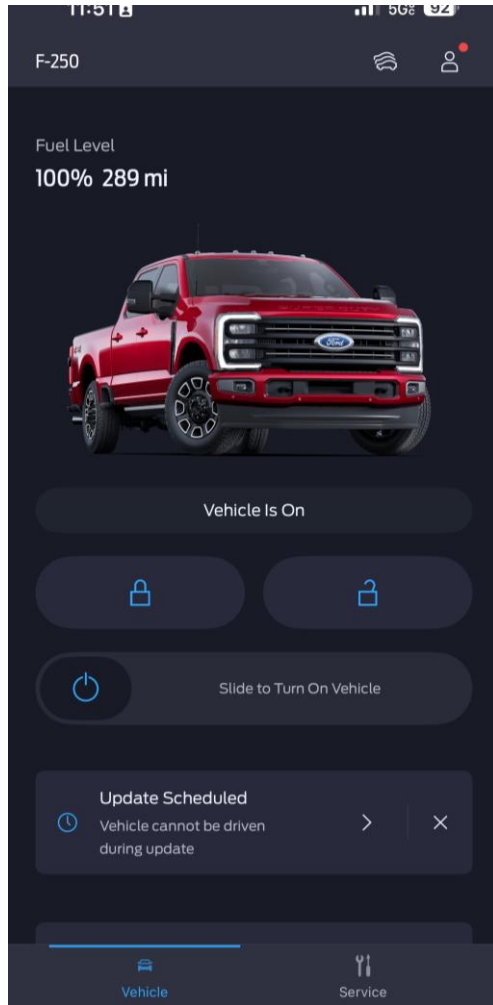

FORDPASS NOTIFICATIONS WHEN AUTOMATIC SOFTWARE UPDATES ARE TURNED OFF

Update Available Alert