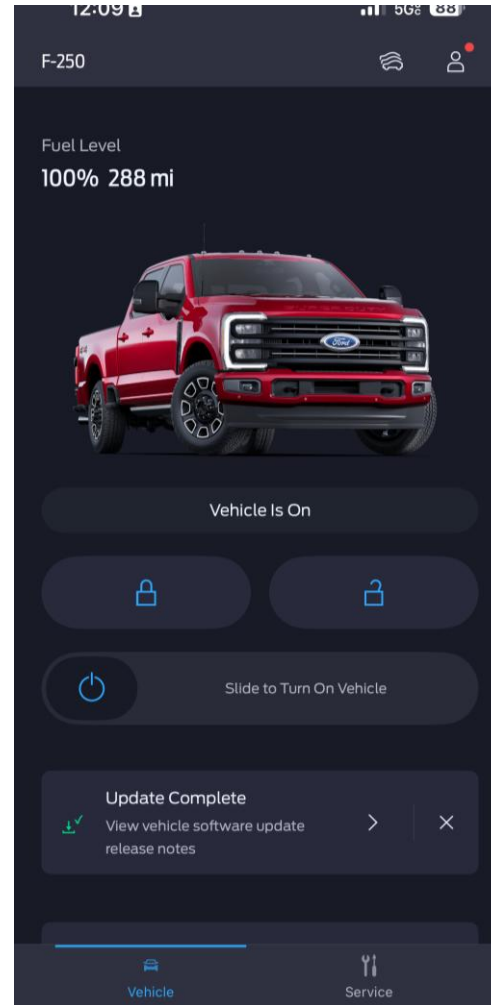

Update Complete Alert