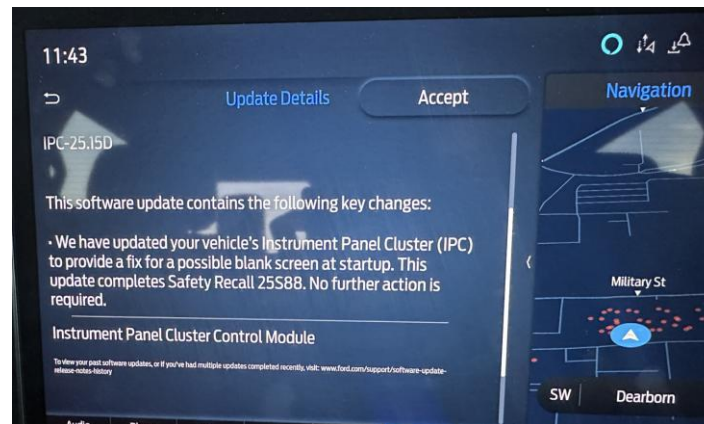

Update Complete Details