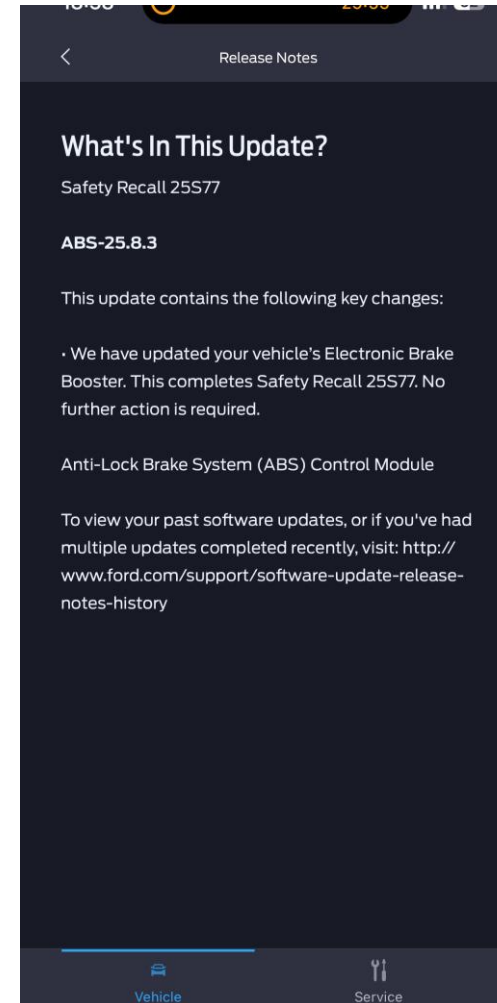

Update Complete Details