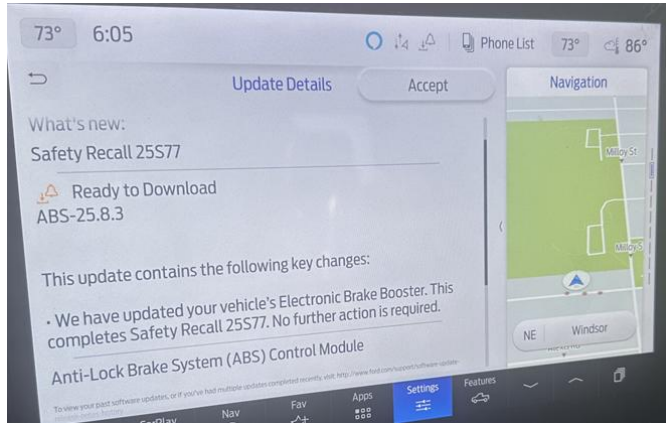

# SYNC NOTIFICATIONS WHEN AUTOMATIC SOFTWARE UPDATES ARE TURNED OFF

Update Available Alert

Update Complete Details