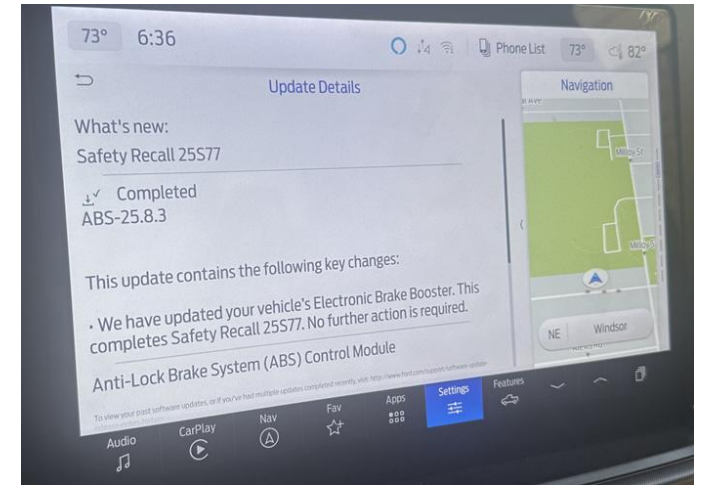

# SYNC NOTIFICATIONS WHEN AUTOMATIC SOFTWARE UPDATES ARE TURNED OFF

Update Available Alert

Update Complete Details