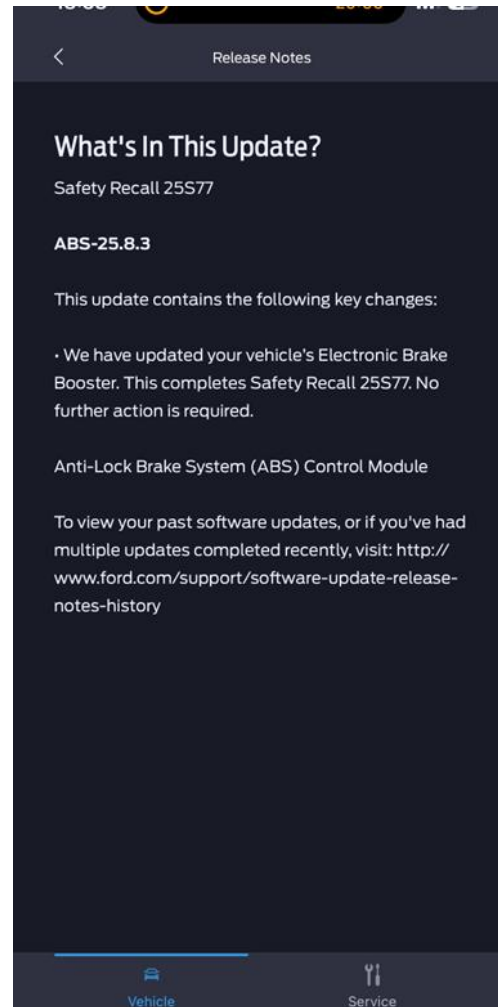

FORDPASS NOTIFICATIONS WHEN AUTOMATIC SOFTWARE UPDATES ARE TURNED ON

Update Complete Details