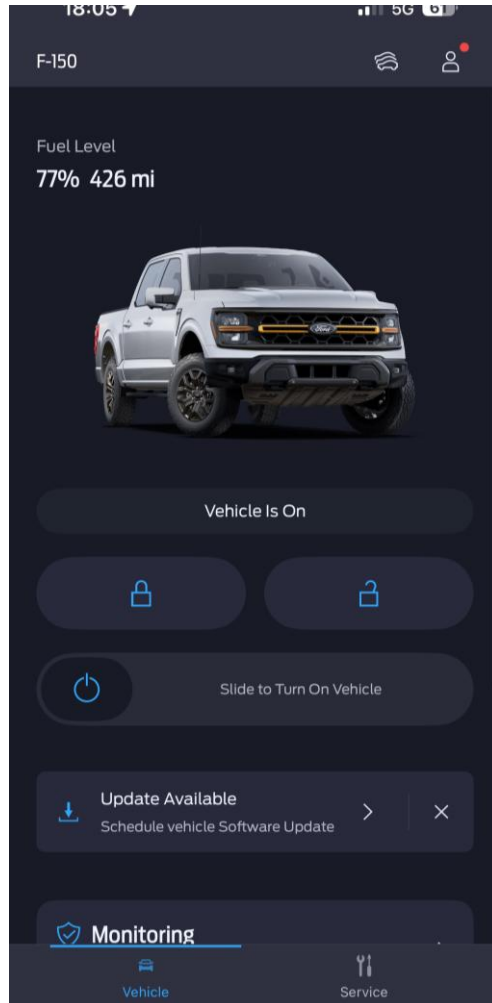

FORDPASS NOTIFICATIONS WHEN AUTOMATIC SOFTWARE UPDATES ARE TURNED OFF

Update Available Alert