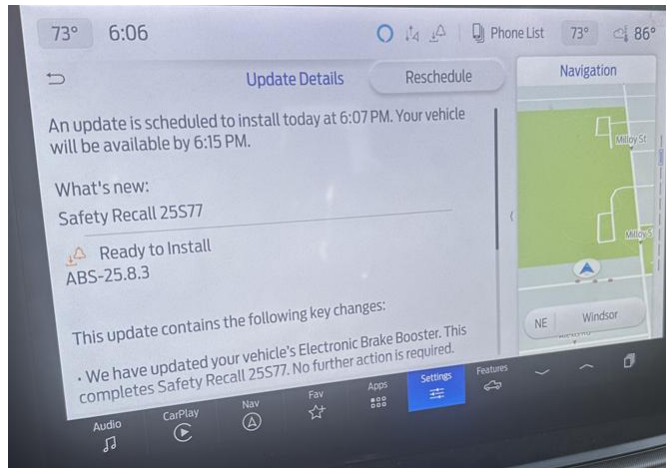

SYNC NOTIFICATIONS WHEN AUTOMATIC SOFTWARE UPDATES ARE TURNED OFF

Update Available Alert