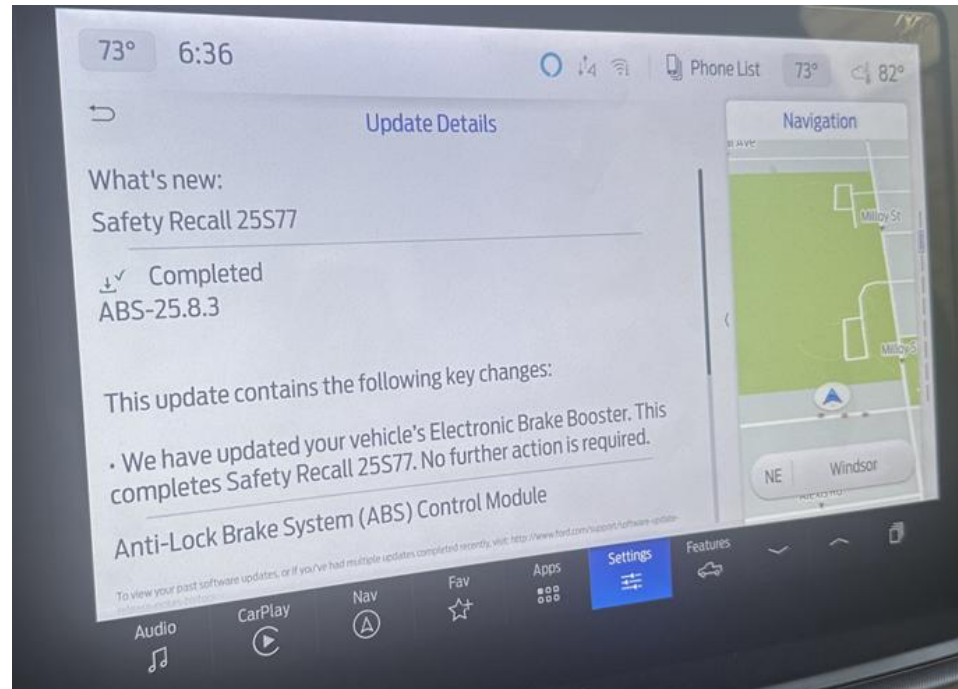

SYNC NOTIFICATIONS WHEN AUTOMATIC SOFTWARE UPDATES ARE TURNED ON

Update Complete Details