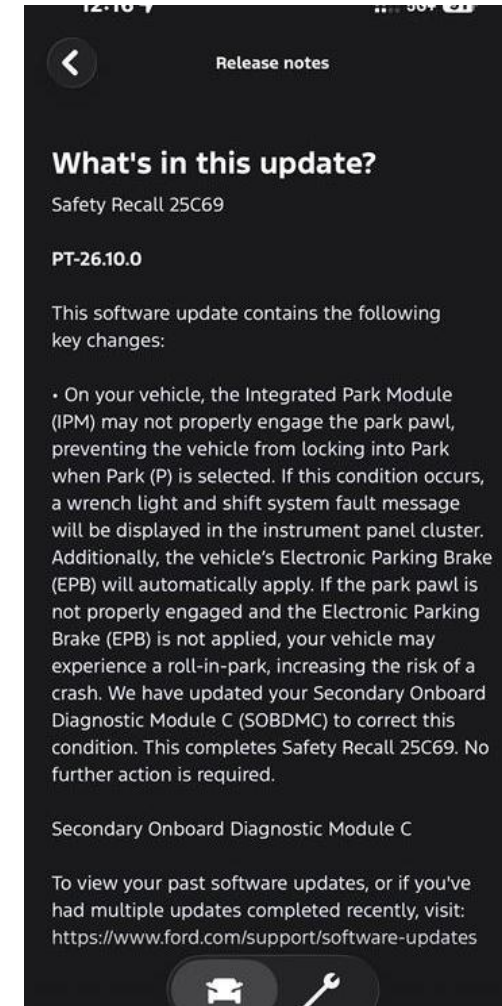

Update Complete Details