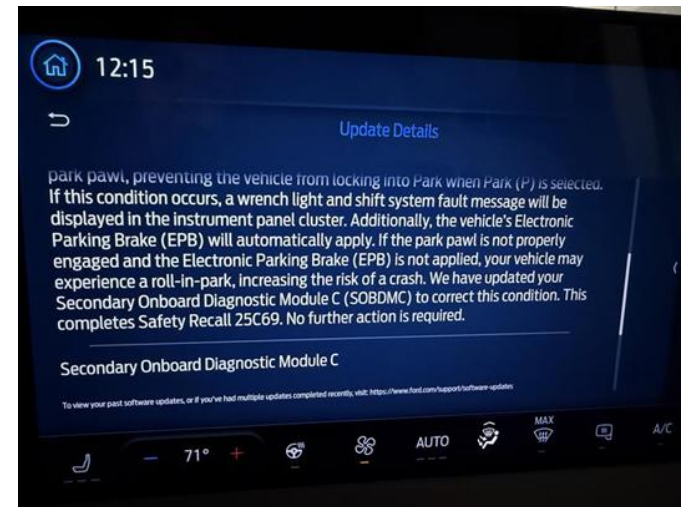

Update Complete Details