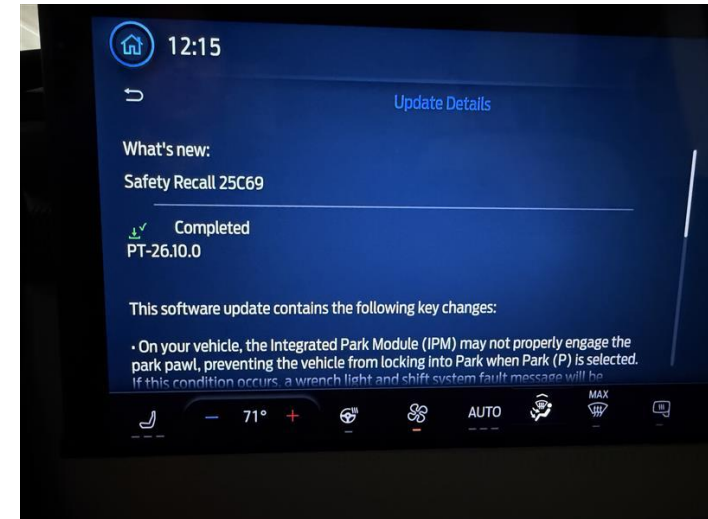

Update Complete Details