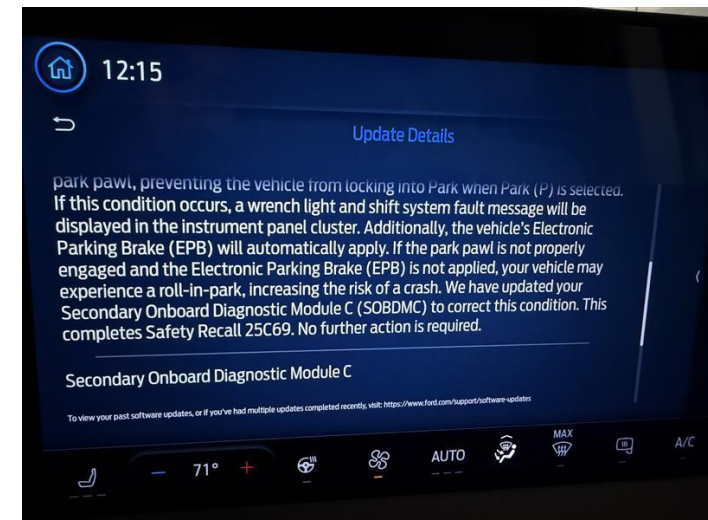

Update Complete Details