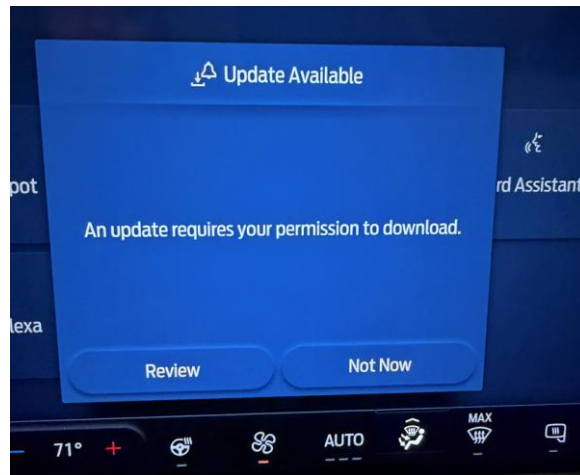

SYNC NOTIFICATIONS WHEN AUTOMATIC SOFTWARE UPDATES ARE TURNED OFF

Update Available Alert