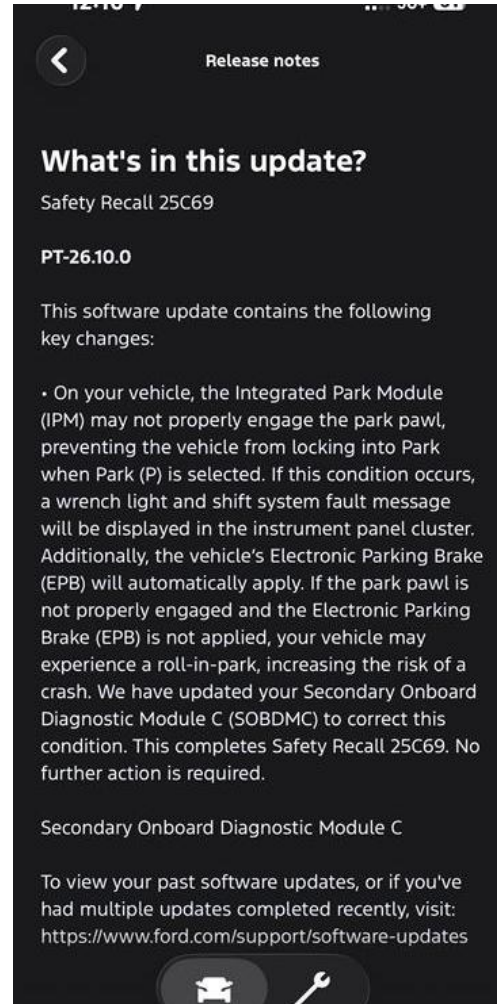

FORDPASS NOTIFICATIONS WHEN AUTOMATIC SOFTWARE UPDATES ARE TURNED ON

Update Complete Details