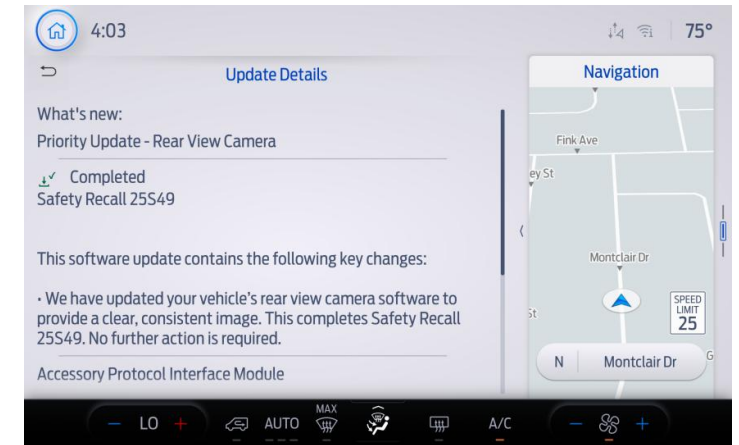

SYNC NOTIFICATIONS WHEN AUTOMATIC SOFTWARE UPDATES ARE TURNED OFF

Update Available Alert

Update Complete Details