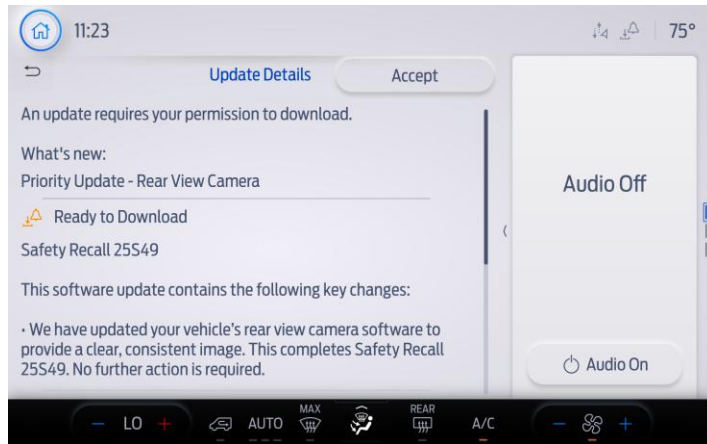

SYNC NOTIFICATIONS WHEN AUTOMATIC SOFTWARE UPDATES ARE TURNED OFF

Update Available Alert

Update Complete Details