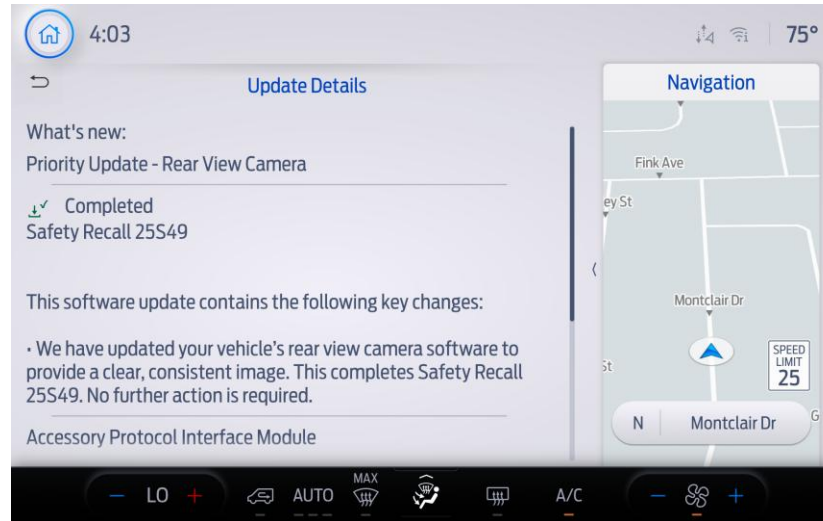

SYNC NOTIFICATIONS WHEN AUTOMATIC SOFTWARE UPDATES ARE TURNED ON

Update Complete Details