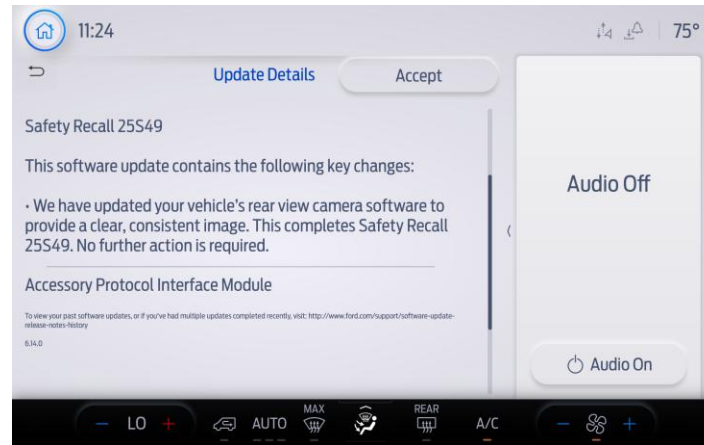

SYNC NOTIFICATIONS WHEN AUTOMATIC SOFTWARE UPDATES ARE TURNED OFF

Update Available Alert

Update Complete Details