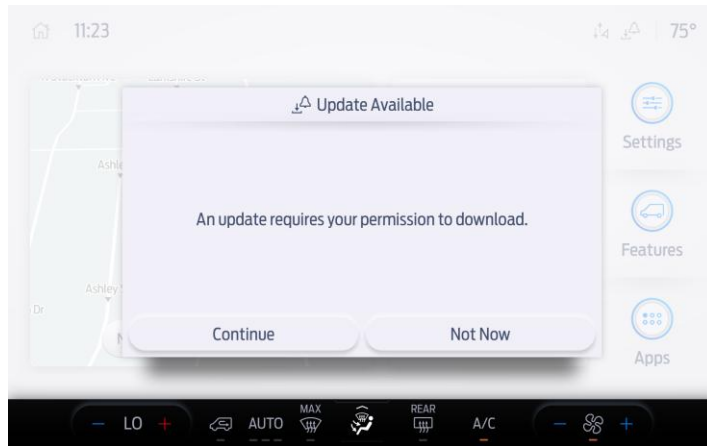

SYNC NOTIFICATIONS WHEN AUTOMATIC SOFTWARE UPDATES ARE TURNED OFF

Update Available Alert

Update Complete Details