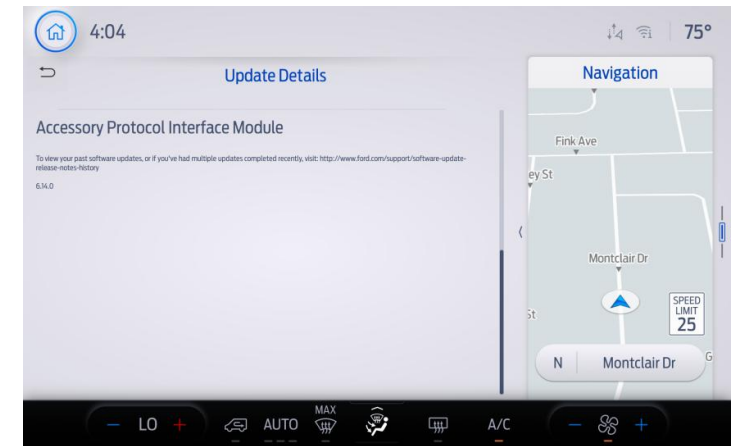

SYNC NOTIFICATIONS WHEN AUTOMATIC SOFTWARE UPDATES ARE TURNED OFF

Update Available Alert

Update Complete Details