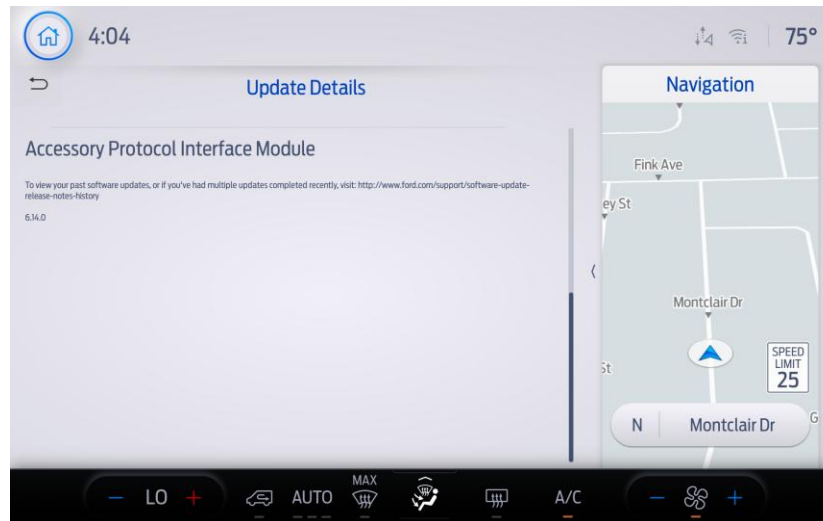

SYNC NOTIFICATIONS WHEN AUTOMATIC SOFTWARE UPDATES ARE TURNED ON

Update Complete Details