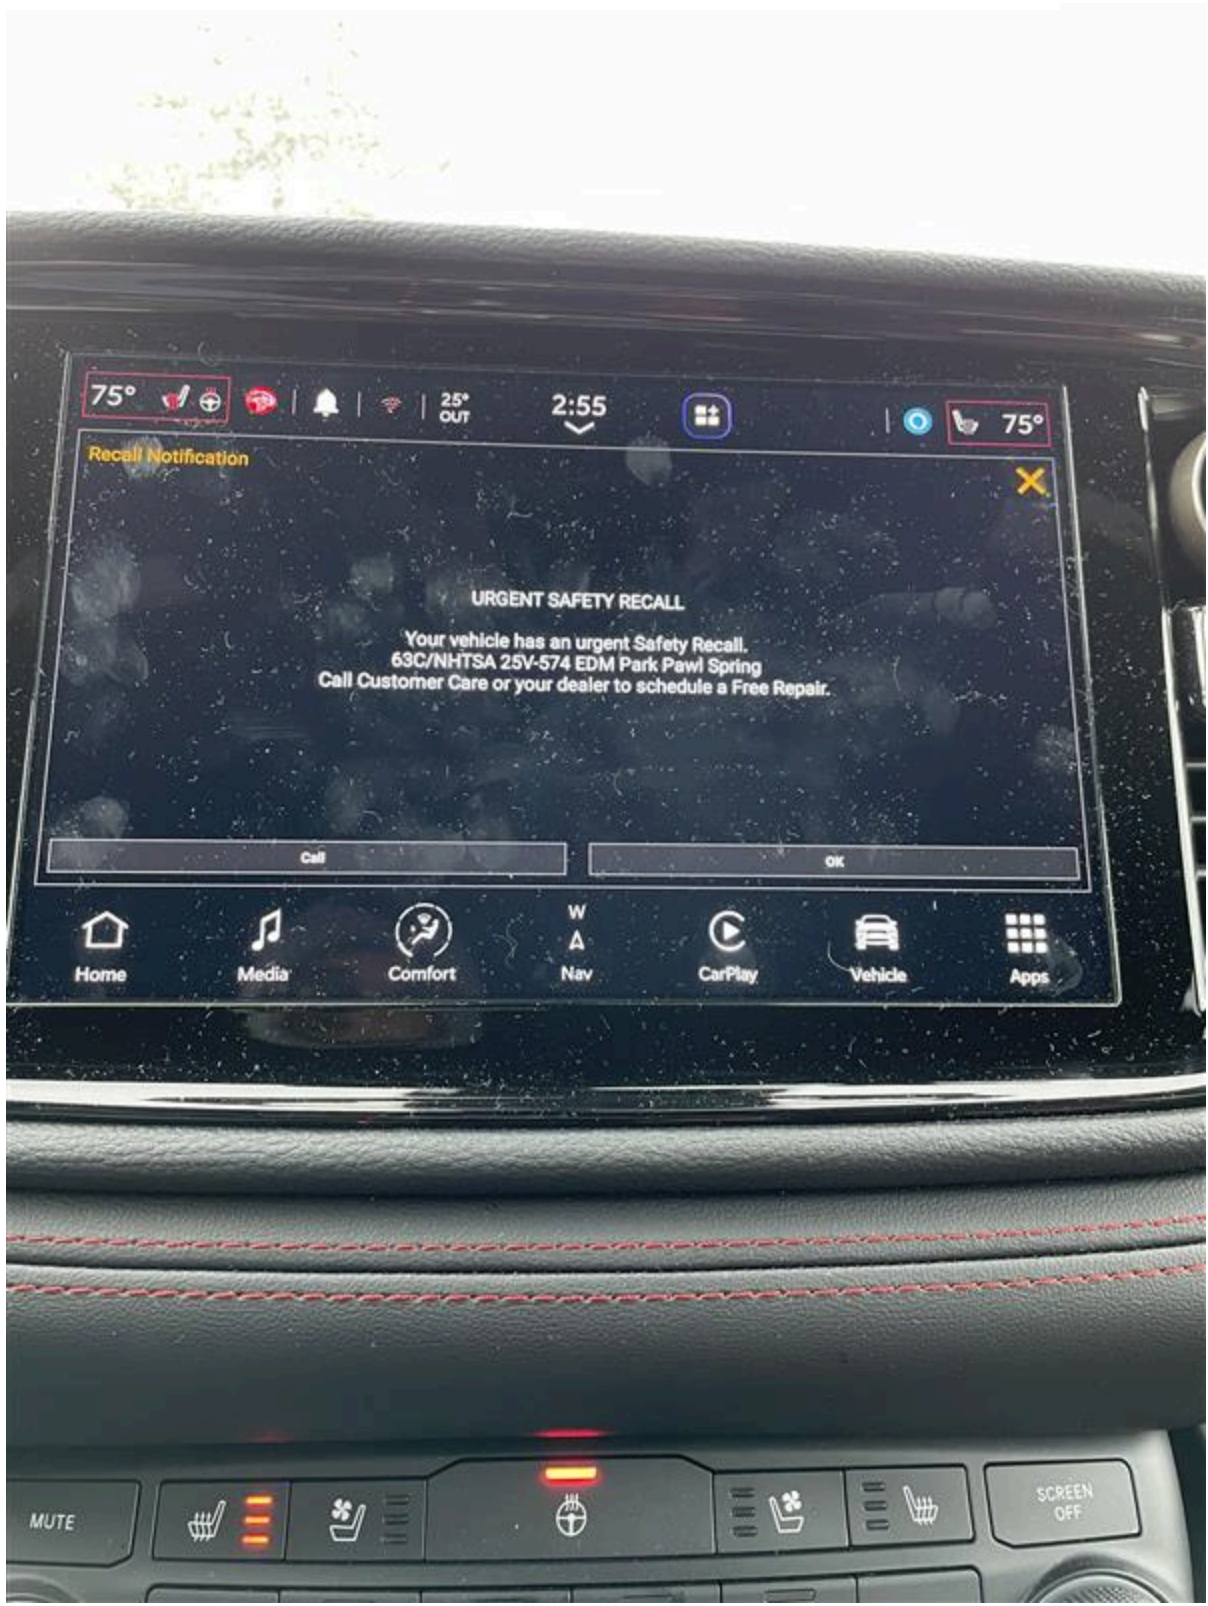

75°

23° OUT

12:40

75°

Recall Notification

URGENT SAFETY RECALL

Your vehicle has an urgent Safety Recall.  
63C/NHTSA 25V-574 EDM Park Pawl Spring  
Call Customer Care or your dealer to schedule a Free Repair.

Call

OK

MODE

A/C

TUNE  
BROWSE  
ENTER

75° 25° OUT 2:55 75°

Recall Notification

URGENT SAFETY RECALL

Your vehicle has an urgent Safety Recall.  
69C/NHTSA 25V-574 EDM Park Pawl Spring  
Call Customer Care or your dealer to schedule a Free Repair.

Call

OK

Home

Media

Comfort

Nav

CarPlay