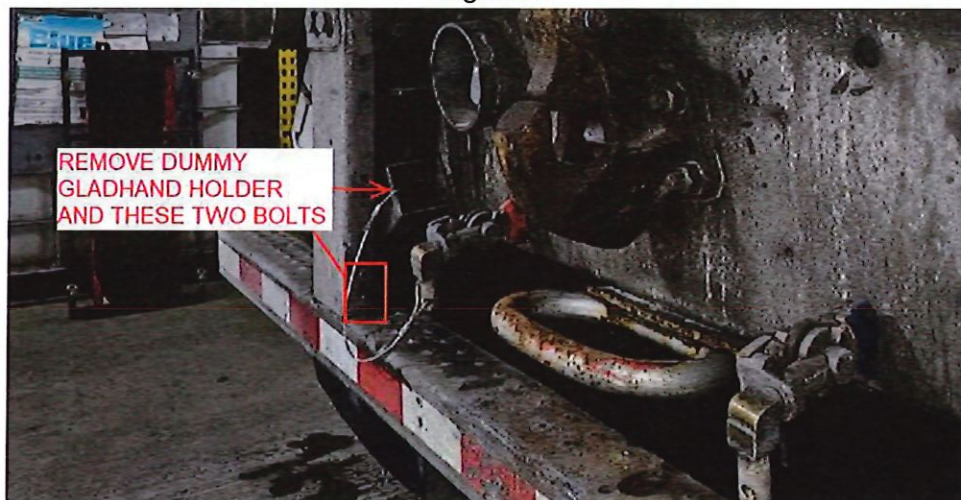

STEP 2: VERIFY PINTLE BOX ASSEMBLY IS SQUARE WITH REAR SILL/FRAME

Using a carpenter's square or similar tool, hold one side flush to the bottom of the rear sill and slide the other side against the pintle box. Measure any gap at the top and bottom of the pintle box assembly as shown in Figure 5. If the gap measures more than $\frac{1}{4}$ " in either location, further review of the assembly may be necessary prior to moving forward with reinforcement.

STEP 3: INSTALL REINFORCEMENT BRACKETS

Starting on one side of the trailer, remove the dummy gladhand holder (keep this hardware) and the two bolts at the bottom of the vertical RIG support shown in Figure 6.

Figure 6