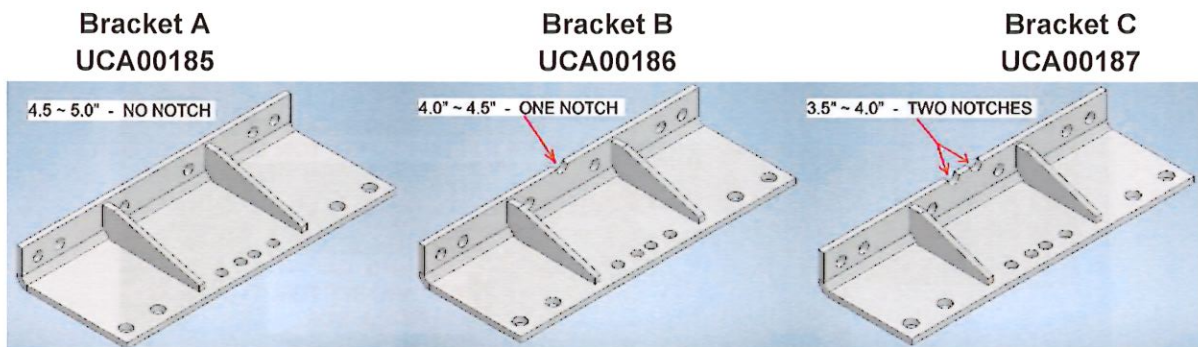

Previously, each trailer had a measurement taken from the face of the pintle box end plate to a mounting hole on the vertical RIG support. Based on that measurement, there are different versions of the bracket to be used in this instruction. See Figure 7 below for examples of each.

Figure 7