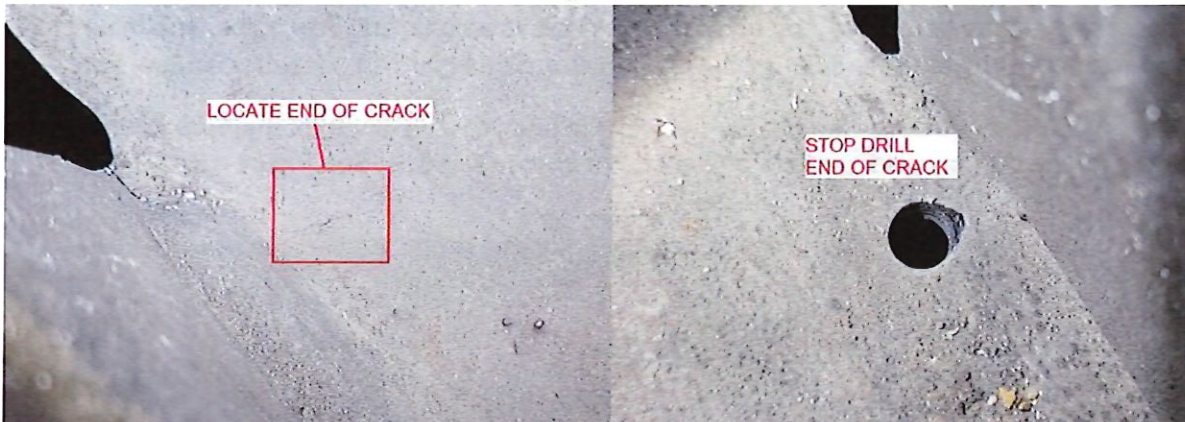

If cracks/damage were found in Location 2 from Step 1, locate the end of the crack and stop drill the crack with a 1/4" hole. See Figure 12 below. If the end of the crack is not accessible to drilling, proceed without stop drilling.

Figure 12