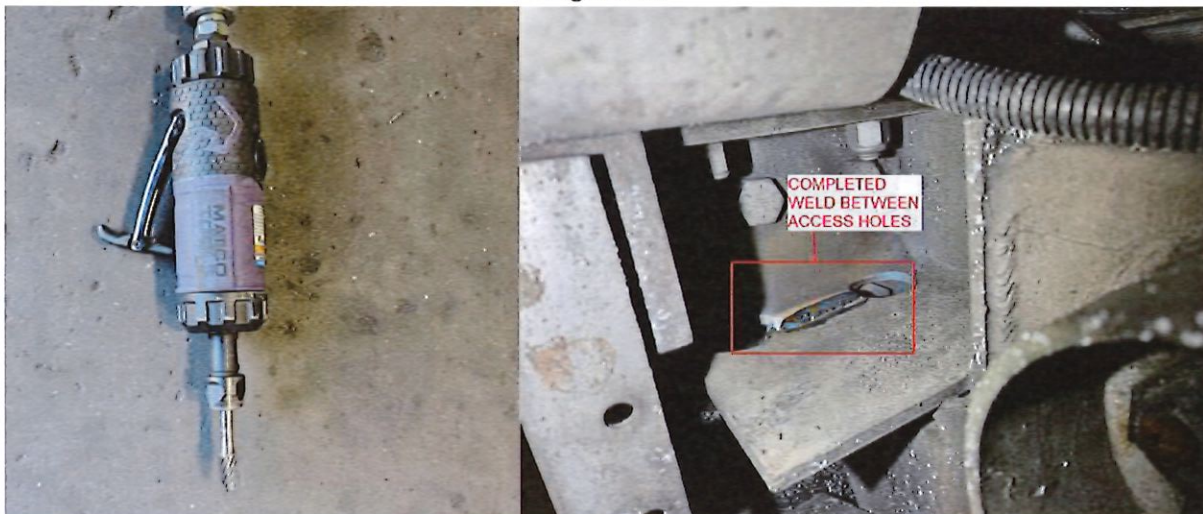

Torque values:

- 3/8-16 Grade 8 hardware: 40 ft-lbs
- 1/2-13 Grade 8 hardware: 95 ft-lbs

Repeat Step 3 on the other side of trailer.

If cracks were found in any location in Step 1, move on to Step 4.

If no cracks were found in Step 1, skip Step 4 and move to Step 5 for gladhand holder installation.

STEP 4: REPAIR CRACKS FOUND IN STEP 1

If cracks/damage were found in Location 1 from Step 1, use a die grinder with burr bit (see Figure 10 left) to gouge out the crack. If desired, a full cut can be made between the two bolt access holes to stop the crack from continuing. Clean off dirt/debris and galvanizing as best as possible and weld the gouged or cut area from the top. Clean off welded area and spray with cold galvanizing. An example of a completed weld, prior to cold galvanizing, is shown on the right side of Figure 11 below. Repeat on other side of trailer as necessary.

Figure 11