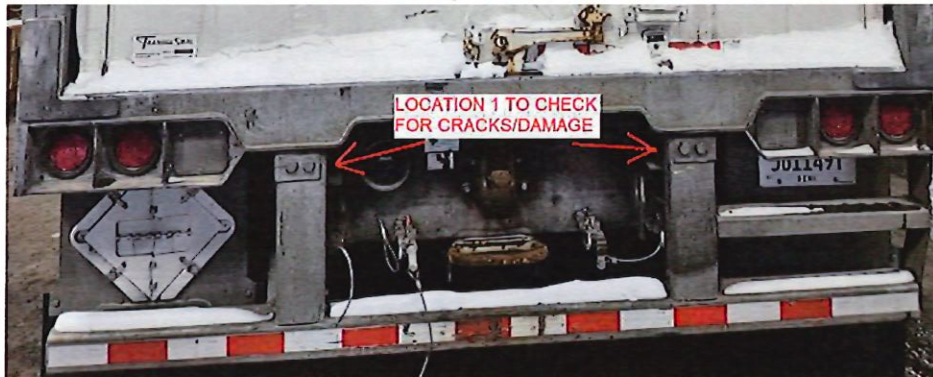

INSTRUCTIONS FOR REINFORCING PINTLE HOOK CROSSMEMBER

NOTE: This instruction is specific to one design of single axle suspension boxes. If there is a question of applicability, verify the trailer VIN with Vanguard prior to performing this instruction.

STEP 1: CHECK FOR CRACKS OR DAMAGE IN TWO LOCATIONS

There are two locations on each side of the trailer to check for cracks and/or damage on the pintle hook crossmember assembly.

Location 1:

- From the rear of the trailer, look at the pintle box assembly under the rear sill and behind the rear impact guard (RIG) vertical support as shown in Figure 1 below.

Figure 1