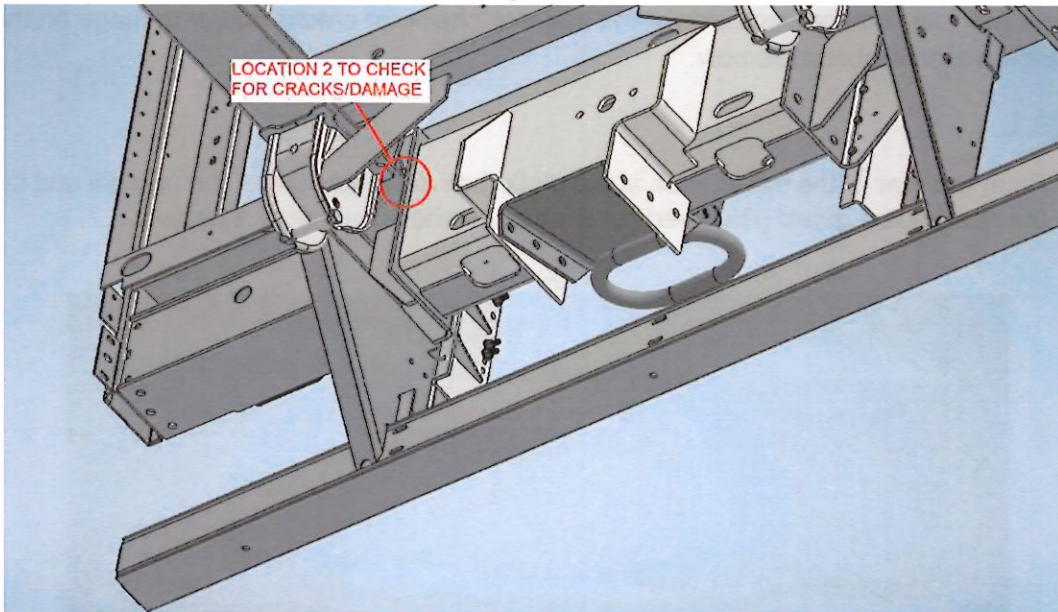

Figure 3

Figure 4

STEP 2: VERIFY PINTLE BOX ASSEMBLY IS SQUARE WITH REAR SILL/FRAME

Using a carpenter's square or similar tool, hold one side flush to the bottom of the rear sill and slide the other side against the pintle box. Measure any gap at the top and bottom of the pintle box assembly as shown in Figure 5. If the gap measures more than $\frac{1}{4}$ " in either location, further review of the assembly may be necessary prior to moving forward with reinforcement.