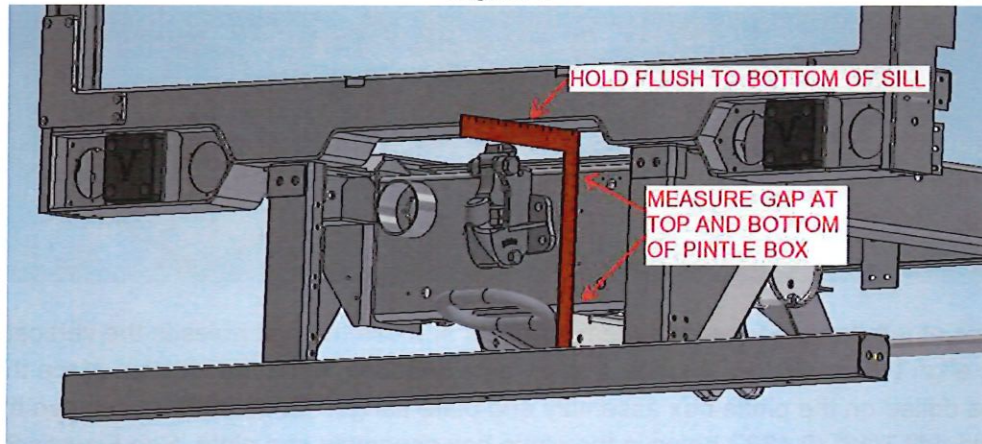

STEP 2: VERIFY PINTLE BOX ASSEMBLY IS SQUARE WITH REAR SILL/FRAME

Using a carpenter's square or similar tool, hold one side flush to the bottom of the rear sill and slide the other side against the pintle box. Measure any gap at the top and bottom of the pintle box assembly as shown in Figure 5. If the gap measures more than $\frac{1}{4}$ " in either location, further review of the assembly may be necessary prior to moving forward with reinforcement.

Figure 5