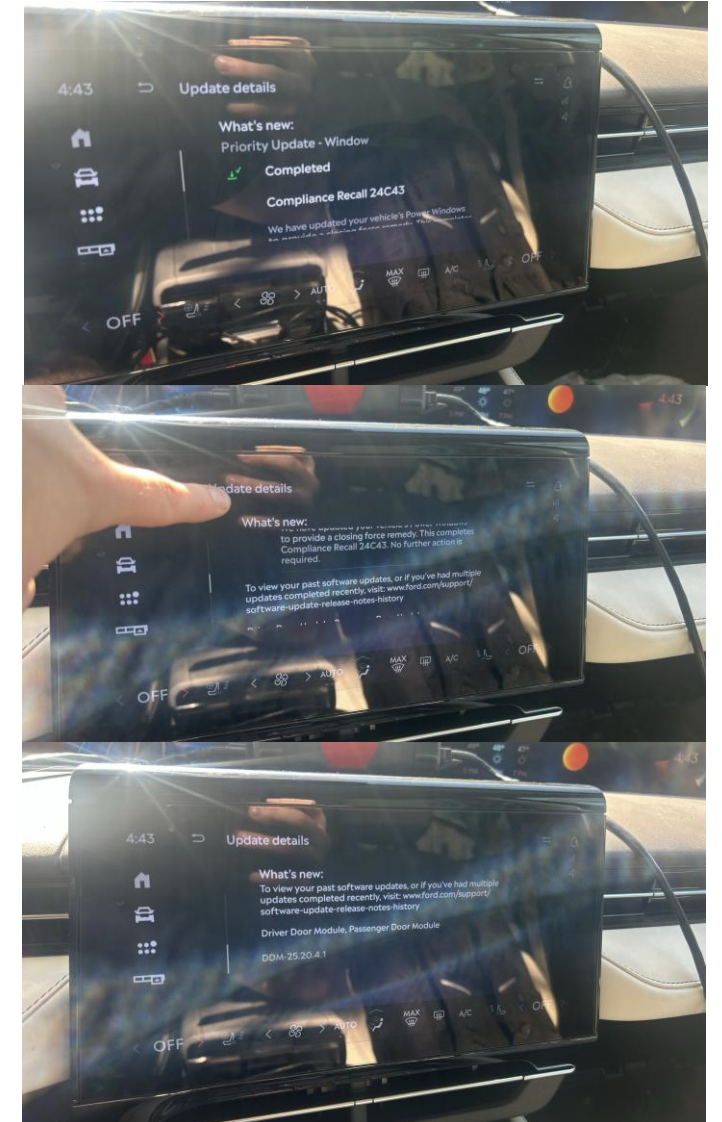

Update Complete Details