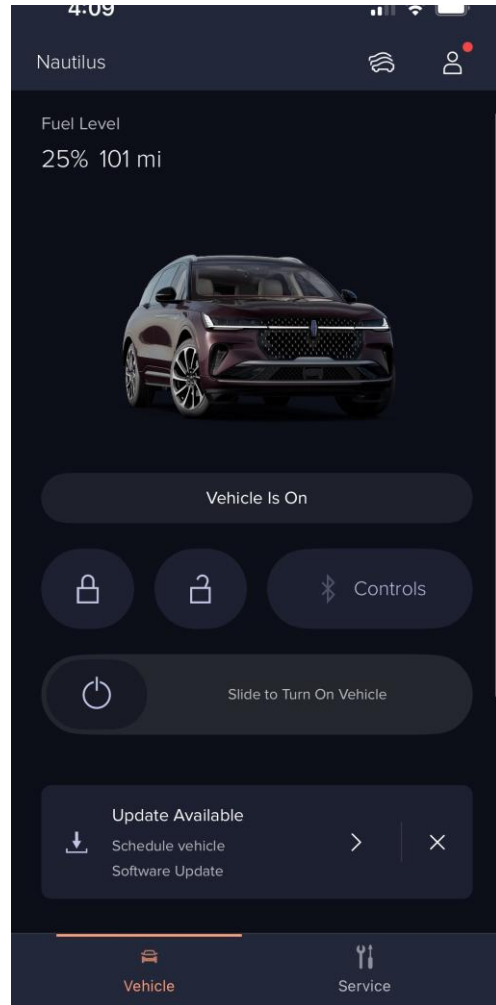

FSA # 24V-953_24C43 OTA Messaging

The Ford logo, featuring the word "Ford" in a dark blue, stylized script font.

FORDPASS NOTIFICATIONS WHEN AUTOMATIC SOFTWARE UPDATES ARE TURNED OFF

Update Available Alert