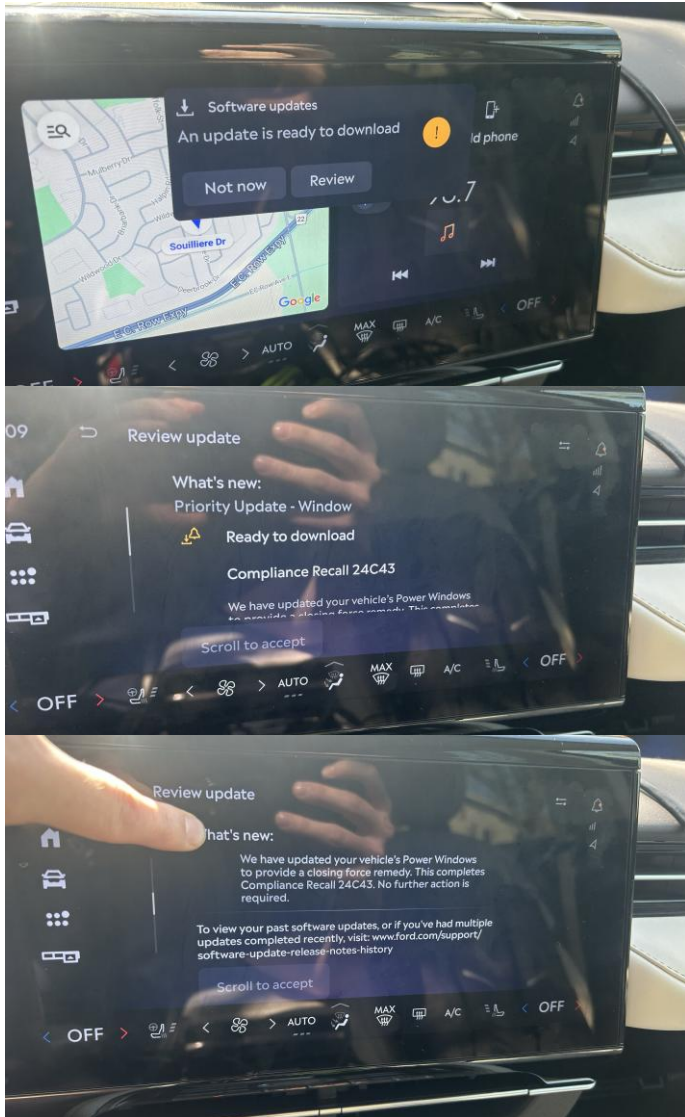

SYNC NOTIFICATIONS WHEN AUTOMATIC SOFTWARE UPDATES ARE TURNED OFF

Update Available Alert