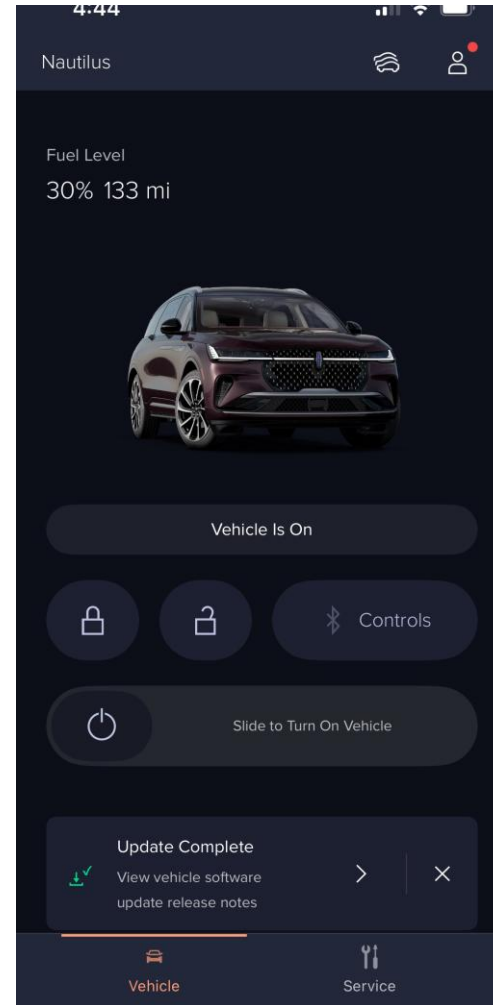

FSA # 24V-953_24C43 OTA Messaging

The Ford logo, featuring the word "Ford" in a dark blue, stylized script font.

FORDPASS NOTIFICATIONS WHEN AUTOMATIC SOFTWARE UPDATES ARE TURNED OFF

Update Available Alert