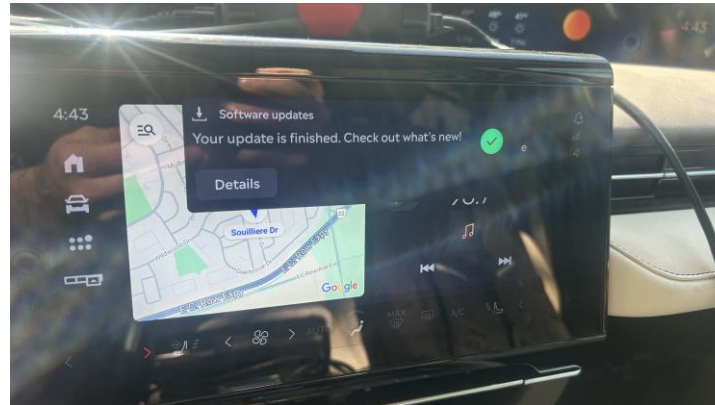

Update Complete Alert

Update Complete Details

SYNC NOTIFICATIONS WHEN AUTOMATIC SOFTWARE UPDATES ARE TURNED OFF

Update Available Alert

Update Complete Alert

Update Complete Details

FORDPASS NOTIFICATIONS WHEN AUTOMATIC SOFTWARE UPDATES ARE TURNED ON