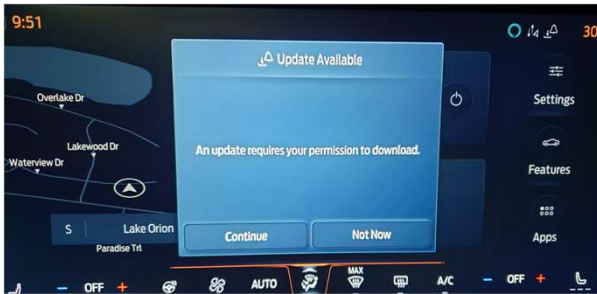

SYNC NOTIFICATIONS WHEN AUTOMATIC SOFTWARE UPDATES ARE TURNED OFF

Update Available Alert

Update Complete Details