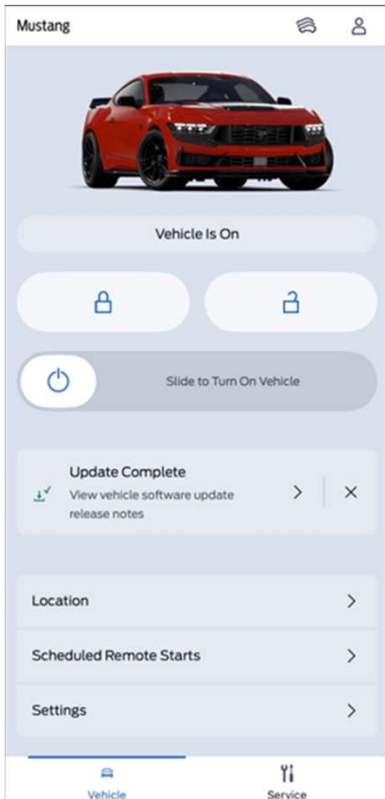

FSA# 24V-802_24C35 OTA Messaging

The Ford logo, consisting of the word "Ford" in a dark blue, stylized script font.

FORDPASS NOTIFICATIONS WHEN AUTOMATIC SOFTWARE UPDATE ARE TURNED OFF

Update Available Alert

Update Complete Alert

Update Complete Details

SYNC NOTIFICATIONS WHEN AUTOMATIC SOFTWARE UPDATES ARE TURNED OFF

Update Available Alert

Update Complete Details

FORDPASS NOTIFICATIONS WHEN AUTOMATIC SOFTWARE UPDATES ARE TURNED ON