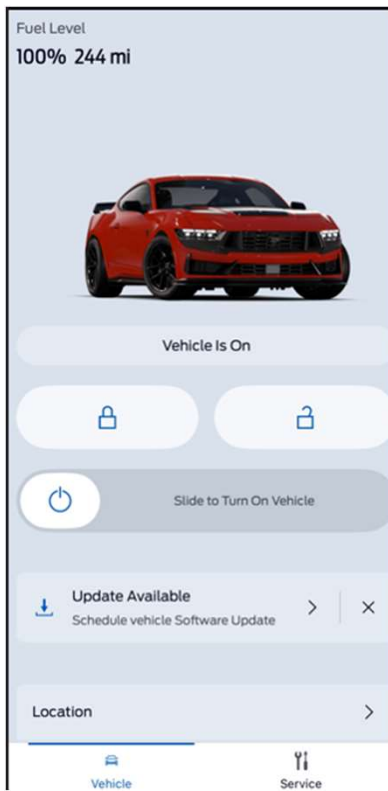

FSA# 24V-802_24C35 OTA Messaging

The Ford logo, consisting of the word "Ford" in a dark blue, stylized script font.

FORDPASS NOTIFICATIONS WHEN AUTOMATIC SOFTWARE UPDATE ARE TURNED OFF

Update Available Alert