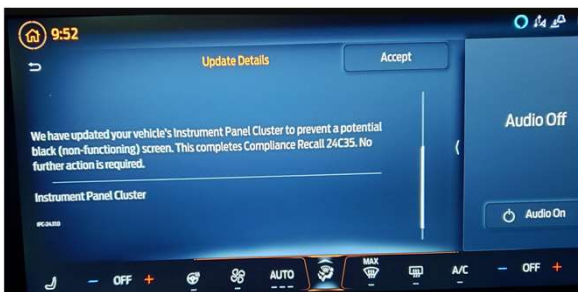

SYNC NOTIFICATIONS WHEN AUTOMATIC SOFTWARE UPDATES ARE TURNED OFF

Update Available Alert