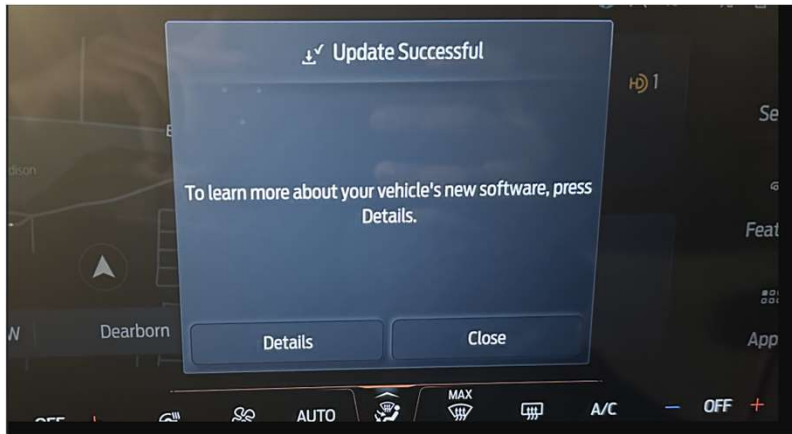

SYNC NOTIFICATIONS WHEN AUTOMATIC SOFTWARE UPDATES ARE TURNED ON

Update Complete Alert